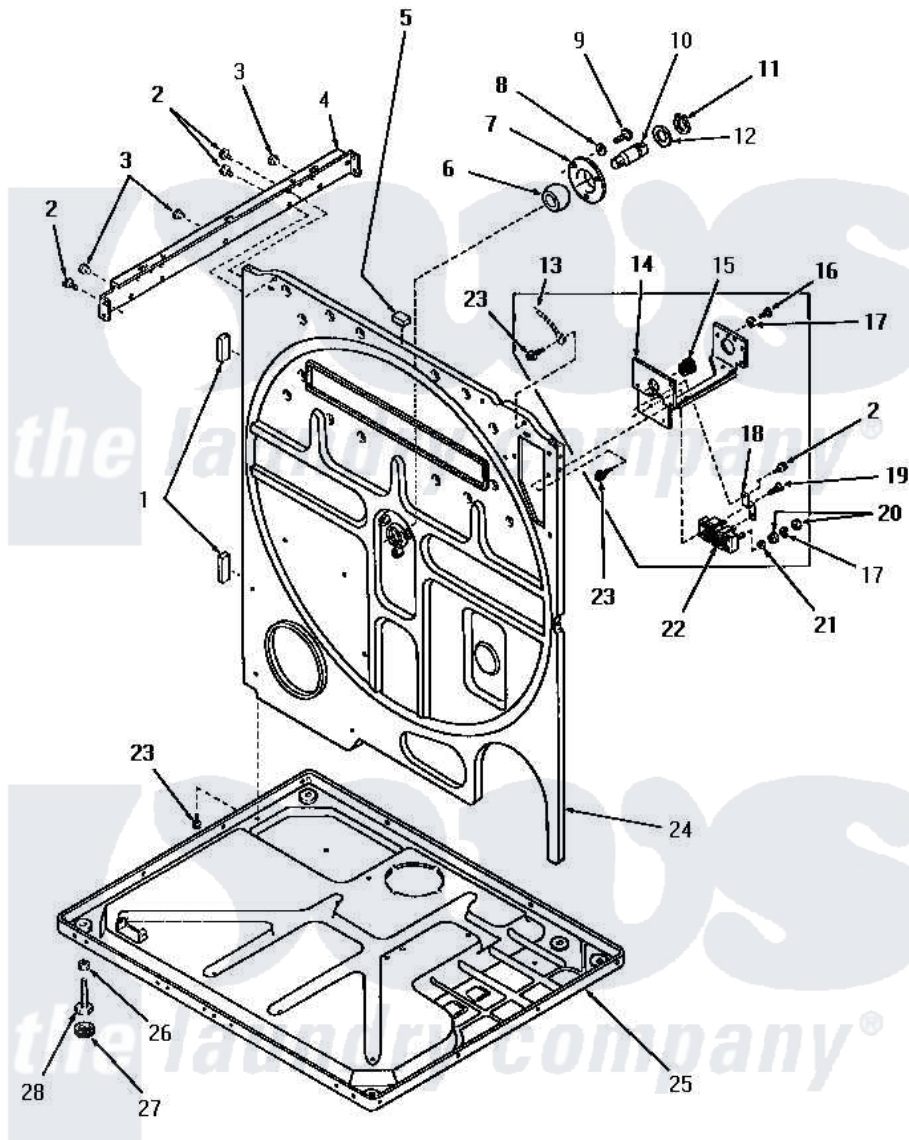

Amana DE6230 18 - REAR FRAME & FRAME BASE

REAR FRAME AND FRAME BASE

Amana [Residential Amana DE6230 Washer Parts](#) Parts Diagram 18 - REAR FRAME & FRAME BASE
 Click on the part number to view part

| Item | Original Part Number | Replaced By | Status | Part Description |
|------|------------------------|--------------------------|---------------|--------------------------------|
| 1 | 20354 | | Not Available | BUMPER PAD |
| 2 | 51780 | 3390631 | | Screw, 10-16 X 3/8 |
| 3 | 21685 | 40038001 | | Bumper |
| 4 | 51818 | | Not Available | SUPPORT CHANNEL, RIGHT OR LEFT |
| 5 | 54024 | | Not Available | BUMPER |
| 6 | Y52079 | | | Bearing, Drum Shaft |
| 7 | 51826 | | Not Available | COVER,BEARING |
| 8 | 03189 | | | LoCkwasher, 1/4 Std-C P |
| 9 | 53589 | 8204624 | | Bolt |
| 10 | 53132 | | Not Available | SHAFT,DRUM |
| 11 | 70061 | | | Ring, Retaining |
| 12 | Y52564 | | | Washer |
| 13 | Y00000000 | | Not Available | SEE NOTE GROUND WIRE, GREEN |
| 14 | Y52110 | | Not Available | TERMINAL BLOCK BRACKET |
| 15 | 52113 | | | Relief, Strain |

| | | | |
|----|-----------------------|--------------------------|-------------------------|
| 16 | 52909 | | Screw, 10B-16 X 1/2 HeX |
| 17 | 51474 | Not Available | WASHER, 13/64IDX1/2ODX. |
| 18 | 53950 | Not Available | STRAP,GROUND |
| 19 | Q6535 | Not Available | SCREW, 10B-16 X 3/4 ROU |
| 20 | Q6163 | Not Available | NUT |
| 21 | Q6623 | Not Available | WASHER |
| 22 | 50854 | 33001244 | Block, Terminal |
| 23 | 51784 | Not Available | SCREW, 10B-16 X 1/2 HEX |
| 24 | 52574 | Not Available | FRAME,REAR |
| 25 | Y52572 | Not Available | FRAME BASE |
| 26 | 52794 | 62739 | Nut, Lock |
| 27 | 70282 | Y314137 | Foot, Rubber |
| 28 | Y52696 | Y305086 | Adjustable Leg And Nut |