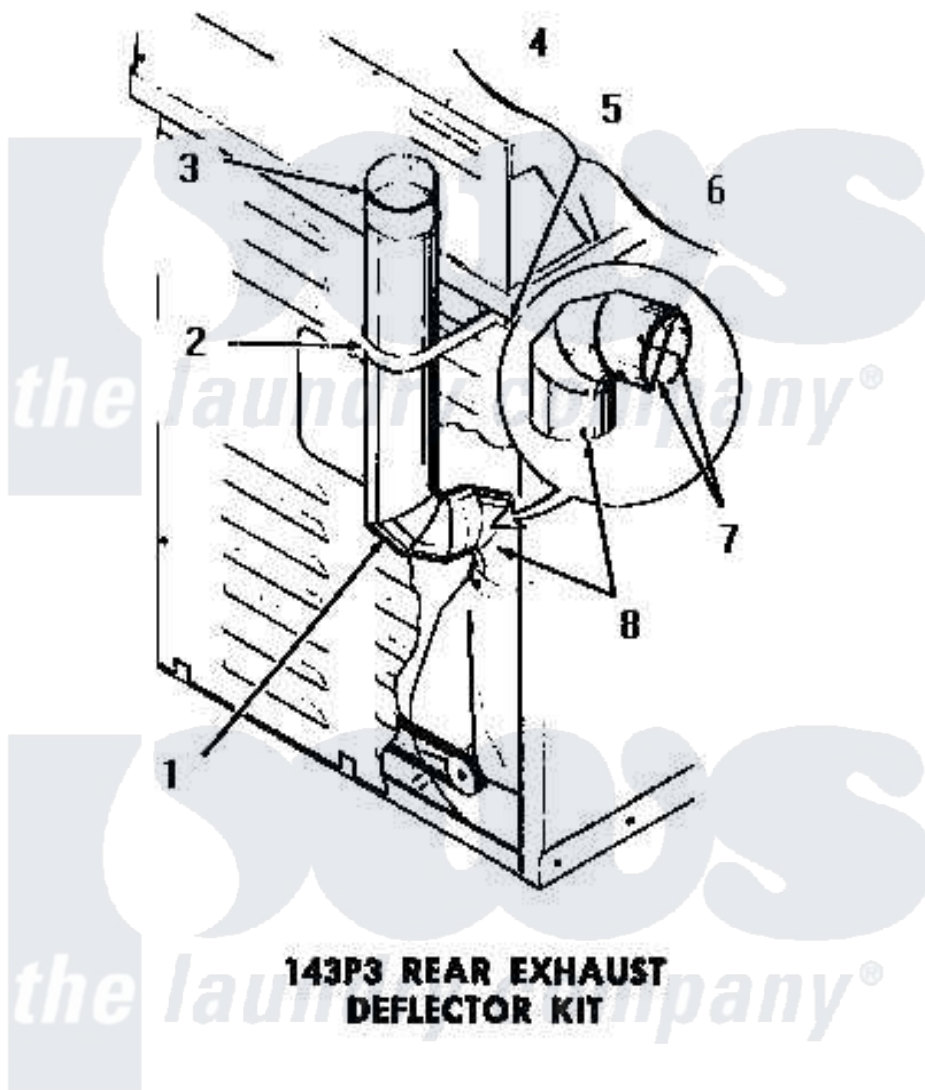

# Amana DE6260 01 - 143P3 REAR EXHAUST DEFLECTOR KIT

Amana [Residential Amana DE6260 Washer Parts](#) Parts Diagram 01 - 143P3 REAR EXHAUST DEFLECTOR KIT  
 Click on the part number to view part

Item	Original Part Number	Replaced By	Status	Part Description
1	51917		Not Available	ELBOW
2	52127		Not Available	SUPPORT BRACKET
3	Y52129		Not Available	EXHAUST PIPE, 4" X 18"
4	<a href="#">20267</a>			Screw, 10-24 X 3/8 Round
5	<a href="#">03815</a>			Lockwasher, No.10 Ext Shk
6	03673		Not Available	NUT
7	Y00000000		Not Available	SEE NOTE CUT AND REMOVE WIRE GUARDS
8	Y00000000		Not Available	SEE NOTE DRYER EXHAUST ELBOW -- (SUPPLIED WITH DRYER)
NI	143P3		Not Available	REAR EXHAUST DEFLECTOR KIT