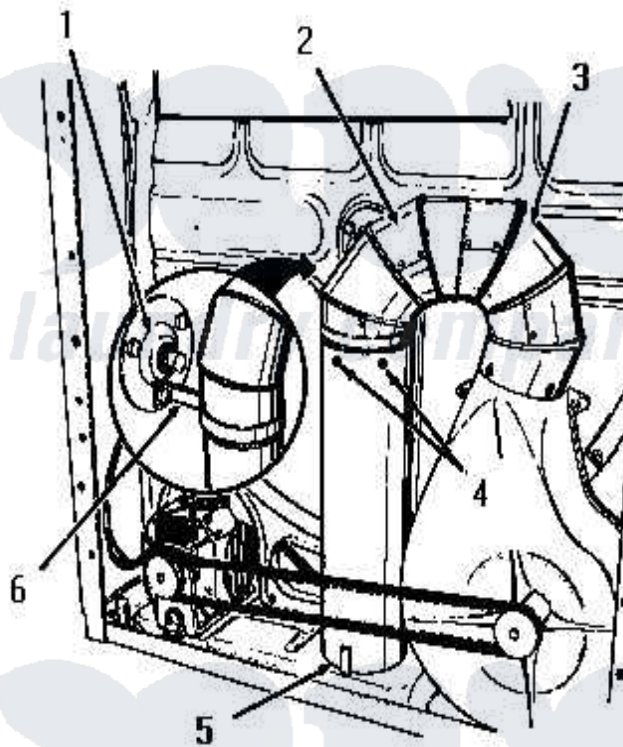

# Amana DE6260 03 - 160P3 BOTTOM EXHAUST DEFLECTOR KIT

**160P3 BOTTOM EXHAUST DEFLECTOR KIT**

[Amana Residential Amana DE6260 Washer Parts](#) Parts Diagram 03 - 160P3 BOTTOM EXHAUST DEFLECTOR KIT  
 Click on the part number to view part

| Item | Original Part Number | Replaced By             | Status        | Part Description                                      |
|------|----------------------|-------------------------|---------------|---|
| 1    | Y00000000            |                         | Not Available | SEE NOTE BEARING RETAINER                             |
| 2    | 52699                |                         | Not Available | SHORT 90 DEGREES ELBOW                                |
| 3    | Y00000000            |                         | Not Available | SEE NOTE DRYER EXHAUST ELBOW -- (SUPPLIED WITH DRYER) |
| 4    | 23222                | <a href="#">3177991</a> |               | Screw   |
| 5    | 52698                |                         | Not Available | EXHAUST TUBE  |
| 6    | 0052775              | <a href="#">0057344</a> |               | Suptop Burner   |
| NI   | 160P3                |                         | Not Available | BOTTOM EXHAUST DEFLECTOR KIT                          |