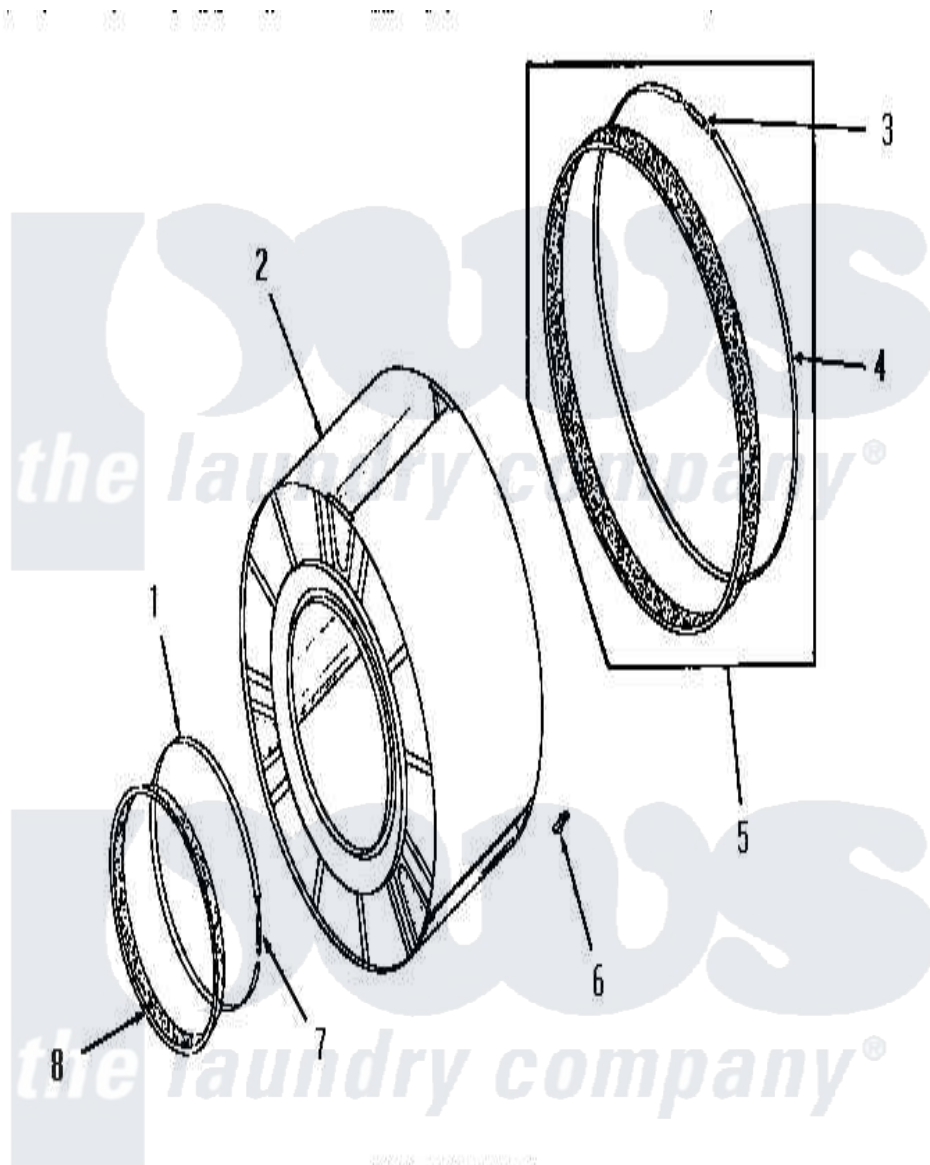

# Amana DE6260 06 - CLOTHES DRUM

**CLOTHES DRUM**

Amana [Residential Amana DE6260 Washer Parts](#) Parts Diagram 06 - CLOTHES DRUM  
Click on the part number to view part

Item	Original Part Number	Replaced By	Status	Part Description
1	<a href="#">50169</a>			Strap, Retainer
2	<a href="#">53135</a>			Assembly, Drum
3	<a href="#">52310</a>			Spring
4	<a href="#">50781</a>			Strap, Seal
5	<a href="#">51883A</a>			Assembly, Seal
6	51201		Not Available	CLIP
7	<a href="#">50168</a>			Spring
8	<a href="#">51881</a>			Seal, Front