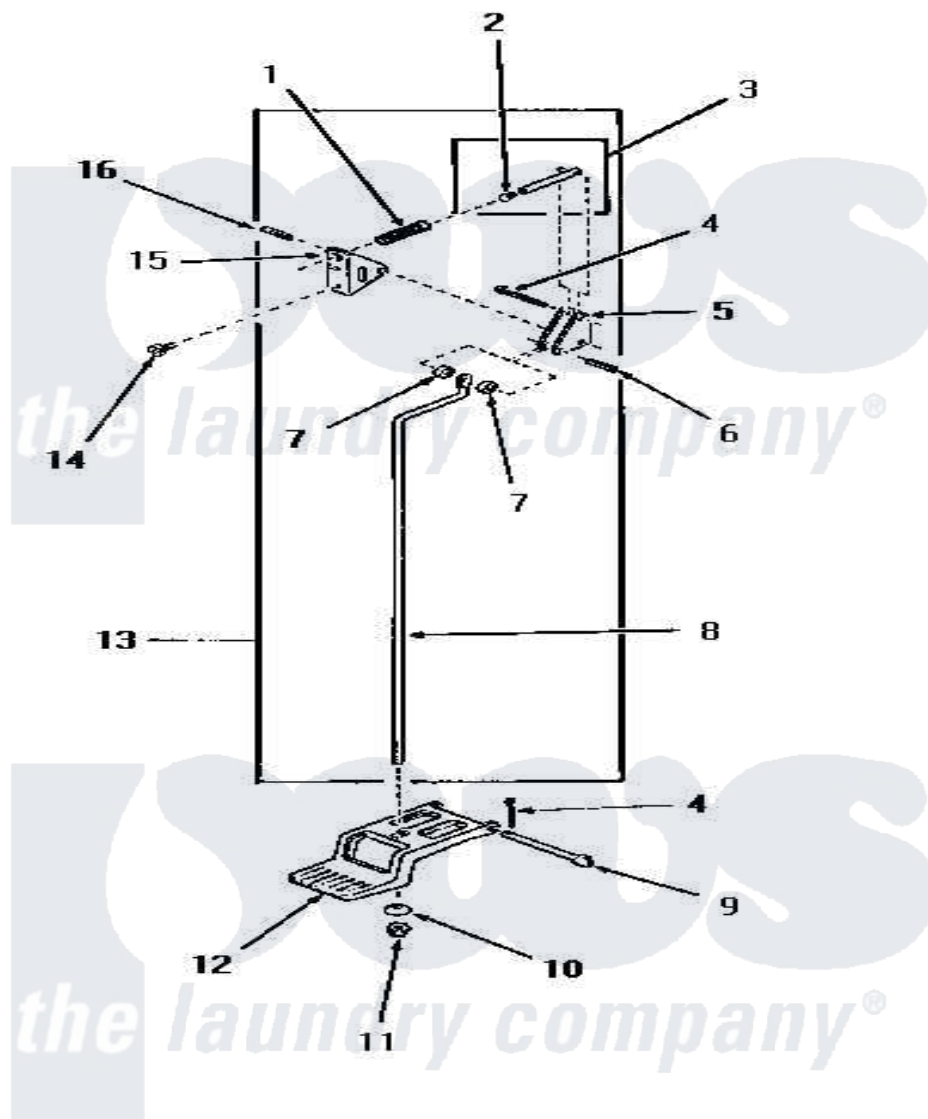

Amana DE6260 08 - DOOR RELEASE

DOOR RELEASE

Amana [Residential Amana DE6260 Washer Parts](#) Parts Diagram 08 - DOOR RELEASE
 Click on the part number to view part

Item	Original Part Number	Replaced By	Status	Part Description
1	51065		Not Available	DOOR RELEASE SPRING
2	51786		Not Available	PLUG
3	51841		Not Available	DOOR RELEASE PIN ASSEMBLY
4	02578			Pin, Cotter
5	51041		Not Available	DOOR RELEASE LEVER
6	51161		Not Available	PIN,ROLL 1/8 X 3/4
7	51121			Door Release Spacer
8	51837		Not Available	DOOR RELEASE ROD
9	51045		Not Available	PEDAL HINGE PIN
10	51046		Not Available	NYLON WASHER
11	51271		Not Available	NUT
12	51802			Pedal, Foot
13	51844		Not Available	DOOR RELEASE ASSEMBLY
14	51246		Not Available	SCREW
15	51052		Not Available	DOOR RELEASE BRACKET
16	51161		Not Available	PIN,ROLL 1/8 X 3/4