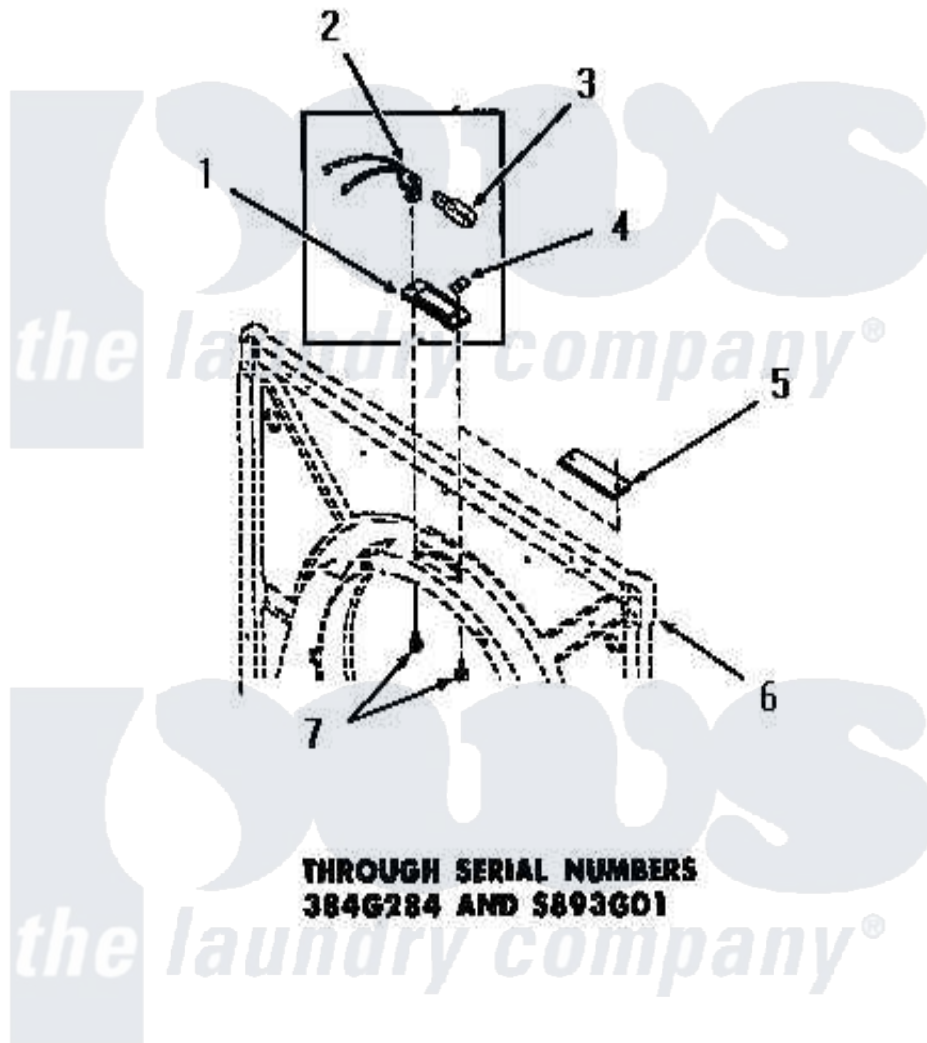

Amana DE6260 09 - DRUM LIGHT & COVER PLATE

Amana [Residential Amana DE6260 Washer Parts](#) Parts Diagram 09 - DRUM LIGHT & COVER PLATE
 Click on the part number to view part

Item	Original Part Number	Replaced By	Status	Part Description
1	51070			Lens, Drum Light
2	Y51887		Not Available	BULB RECEPTACLE
3	21608	A3167501		Lamp Oven, Int.
4	Y51788		Not Available	SPEED NUT
5	53911		Not Available	COVER PLATE
6	Y00000000		Not Available	SEE NOTE FRONT FRAME AND AIR SHROUD
7	51784		Not Available	SCREW, 10B-16 X 1/2 HEX