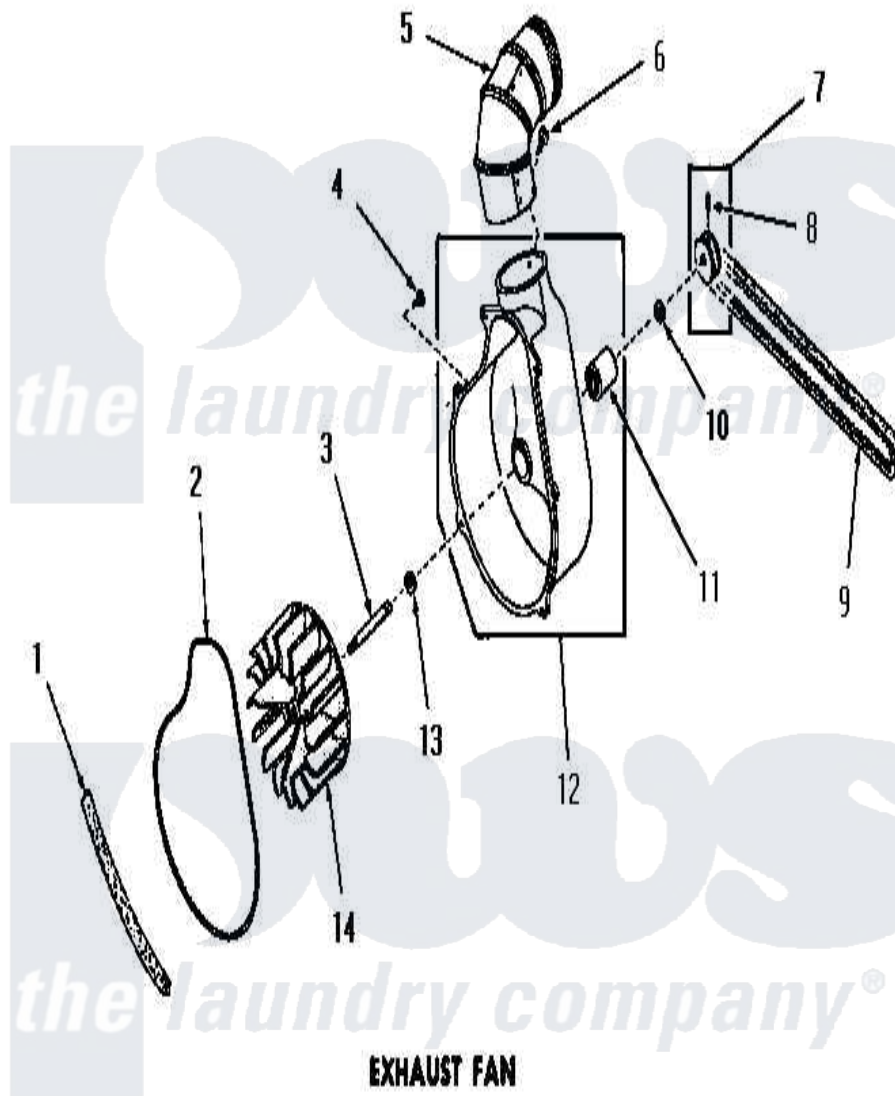

Amana DE6260 11 - EXHAUST FAN

Amana [Residential Amana DE6260 Washer Parts](#) Parts Diagram 11 - EXHAUST FAN
 Click on the part number to view part

Item	Original Part Number	Replaced By	Status	Part Description
1	51790			Seal
2	51791			Gasket, Housing
3	53519		Not Available	EXHAUST FAN SHAFT
4	51784		Not Available	SCREW, 10B-16 X 1/2 HEX
5	Y0052707	31986601B		Switch, Rocker
6	23222	3177991		Screw
7	53521		Not Available	ASSY, PULLEY
8	02771			Screw, 1/4-20 x 3/8 Hex S
9	51994			Belt
10	52549			Washer, 501 ID X3/4 Odx
11	51991		Not Available	BEARING
12	51946		Not Available	HOUSING, BLOWER
13	52549			Washer, 501 ID X3/4 Odx
14	90585		Not Available	IMPELLER