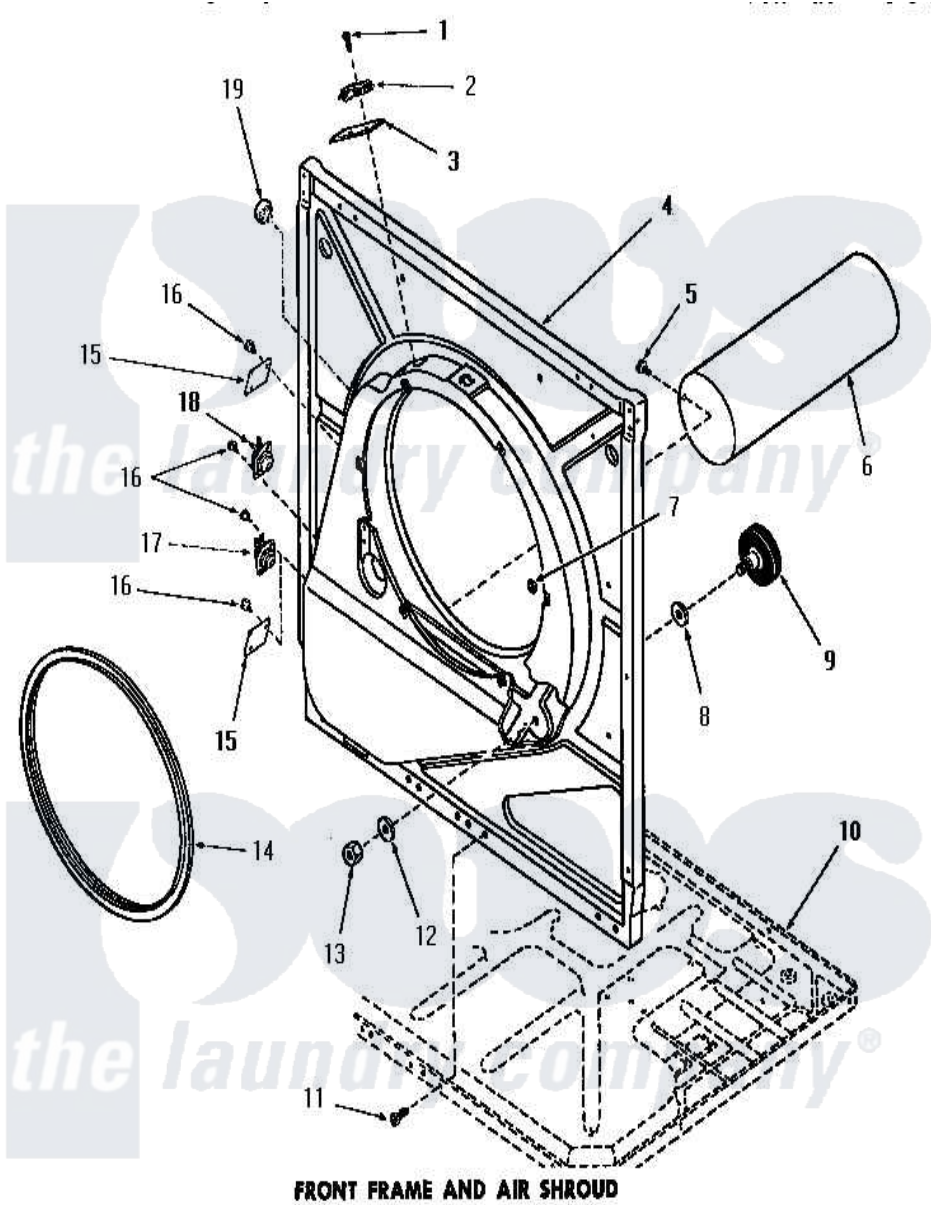

# Amana DE6260 12 - FRONT FRAME & AIR SHROUD

**FRONT FRAME AND AIR SHROUD**

Amana [Residential Amana DE6260 Washer Parts](#) Parts Diagram 12 - FRONT FRAME & AIR SHROUD  
 Click on the part number to view part

Item	Original Part Number	Replaced By	Status	Part Description
1	<a href="#">51783</a>			Screw, 6b-20 X 7/8 HeX
2	Y51143		Not Available	SWITCH
3	<a href="#">52112</a>			Insulation
4	51850		Not Available	FRONT FRAME AND AIR SHROUD
5	52150	<a href="#">489464</a>		Screw
6	51821		Not Available	EXHAUST DUCT
7	52865		Not Available	SPEED NUT
8	<a href="#">52123</a>			Washer
9	53555	<a href="#">56285</a>		Roller Cylinder
10	Y00000000		Not Available	SEE NOTE FRAME BASE
11	51784		Not Available	SCREW, 10B-16 X 1/2 HEX
12	<a href="#">52122</a>			Washer
13	52124		Not Available	NUT
14	51798		Not Available	GASKET
15	52550		Not Available	COVER PLATE
16	23222	<a href="#">3177991</a>		Screw

17	<a href="#">54736</a>		Thermostat
18	<a href="#">54737</a>		Thermostat
19	Y0053719	Not Available	CAPILLARY & SUCTION LINE ASSY