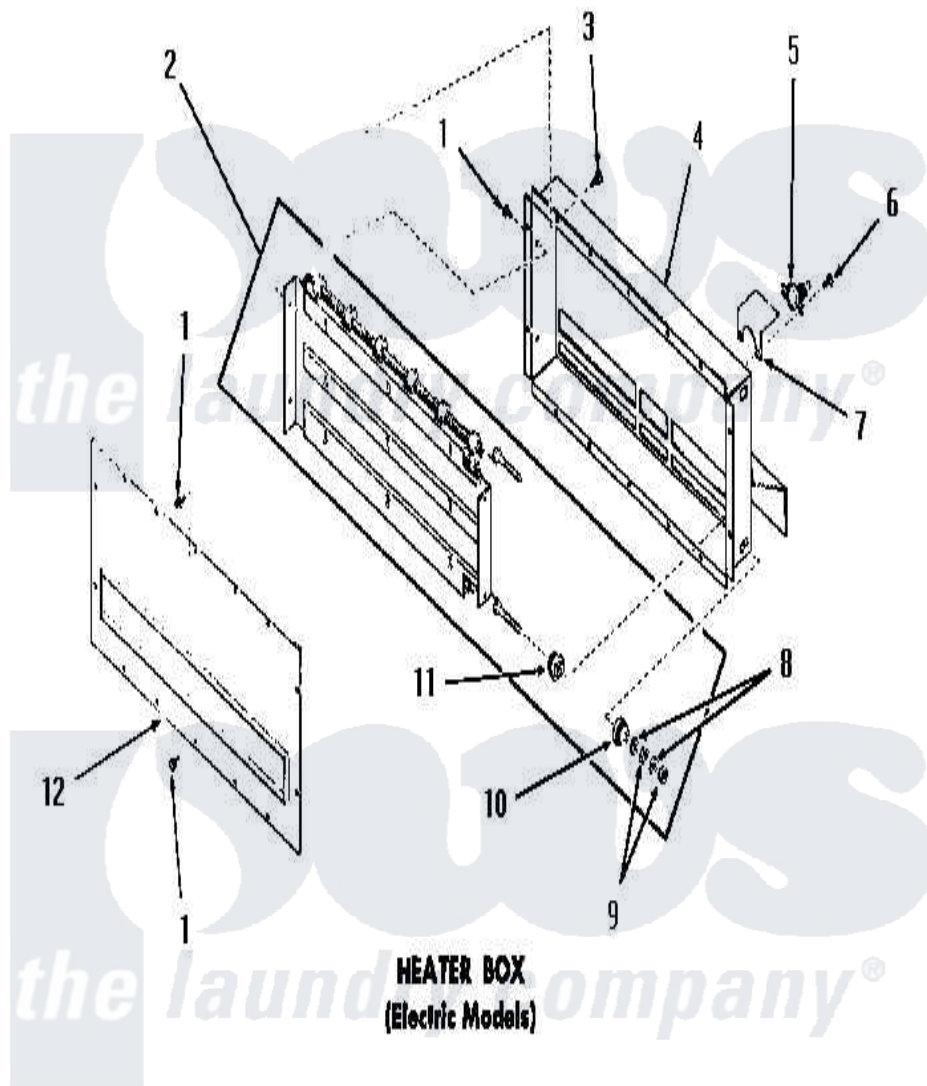

Amana DE6260 13 - HEATER BOX

Amana [Residential Amana DE6260 Washer Parts](#) Parts Diagram 13 - HEATER BOX
Click on the part number to view part

Item	Original Part Number	Replaced By	Status	Part Description
1	51780	3390631		Screw, 10-16 X 3/8
2	Y52626		Not Available	ELEMENT,HEATER-240V
"	52608		Not Available	ELEMENT,HEATER-230V
"	52306		Not Available	ELEMENT,HEATER-208V
3	51784		Not Available	SCREW,10B-16 X 1/2 HEX
4	Y51876		Not Available	HEATER BOX AND SHIELD
5	55523			Thermostat
6	23222	3177991		Screw
7	52117		Not Available	THERMOSTAT SHIELD
8	54532		Not Available	WASHER
9	54531		Not Available	NUT
10	51145		Not Available	INSULATOR
11	51146			Insulator
12	51867		Not Available	HEATER BOX COVER PLATE