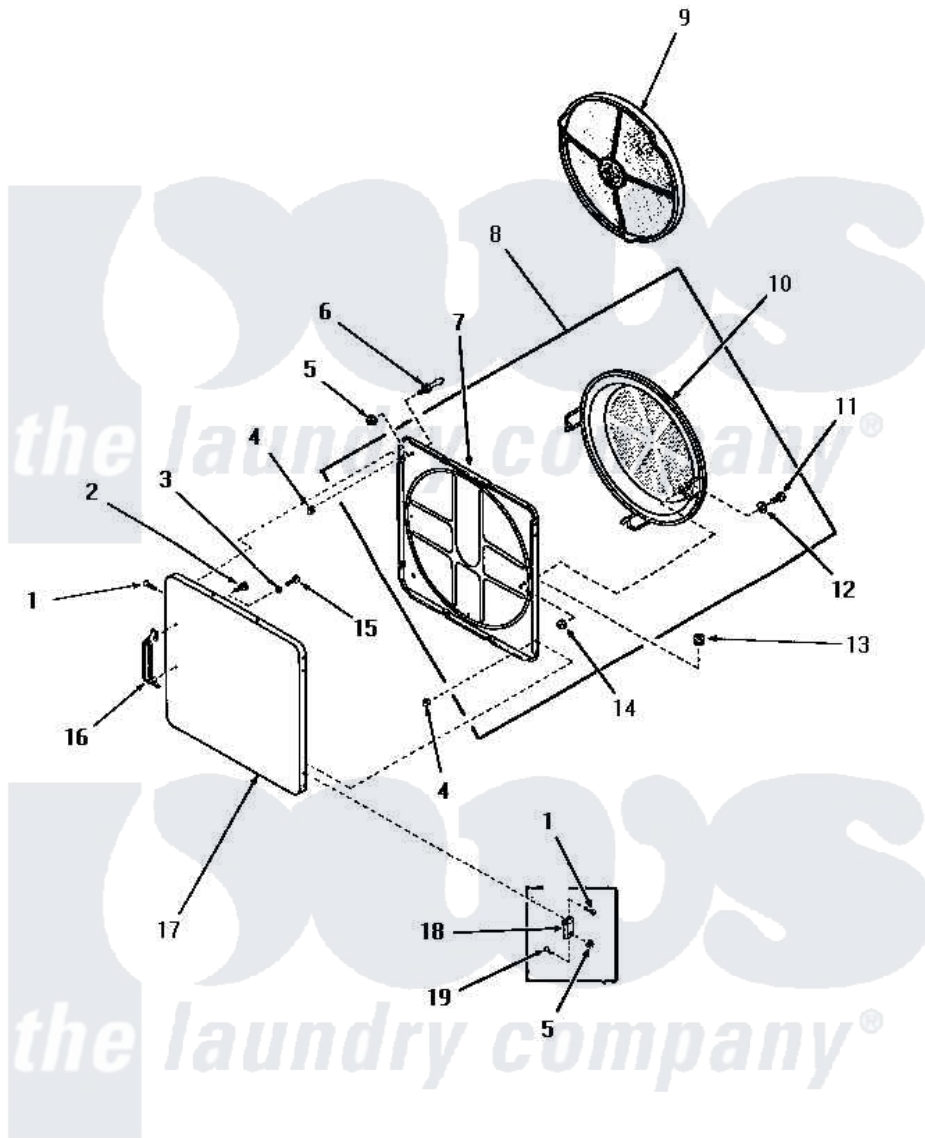

Amana DE6260 14 - LOADING DOOR

LOADING DOOR (Through Serial Nos. 31V9368 and S66Y580)

Amana [Residential Amana DE6260 Washer Parts](#) Parts Diagram 14 - LOADING DOOR
Click on the part number to view part

Item	Original Part Number	Replaced By	Status	Part Description
1	52864	500226		Screw, 8b-16 x 5/8 Tap
2	52150	489464		Screw
3	Y20278		Not Available	LOCKWASHER
4	52865		Not Available	SPEED NUT
5	51236	488130		Nut
6	51992			Strike, Door
7	54730		Not Available	INNER DOOR PANEL
8	54738		Not Available	ASSY, HOUSING & PANEL
9	53002		Not Available	NO LONGER AVAILABLE
10	54731	54-731		Bake Element
11	24688		Not Available	CAP SCREW
12	Q6275		Not Available	WASHER
13	51858			Grommet
14	52566	27001225		Nut, Jam Mid Lock 1/4-20
15	22024	20001169		22024 24
16	54068	61925		Pull Door Commercial Black

17	52489A	Not Available	OUTER DOOR PANEL, AVOCADO
"	52489C	Not Available	OUTER DOOR PANEL, COPPERTONE
"	52489H	Not Available	OUTER DOOR PANEL, HARVEST GOLD
"	52489W	Not Available	OUTER DOOR PANEL, WHITE
18	70014		Hinge
19	22649		Screw, 8-32 X 13/32 FI