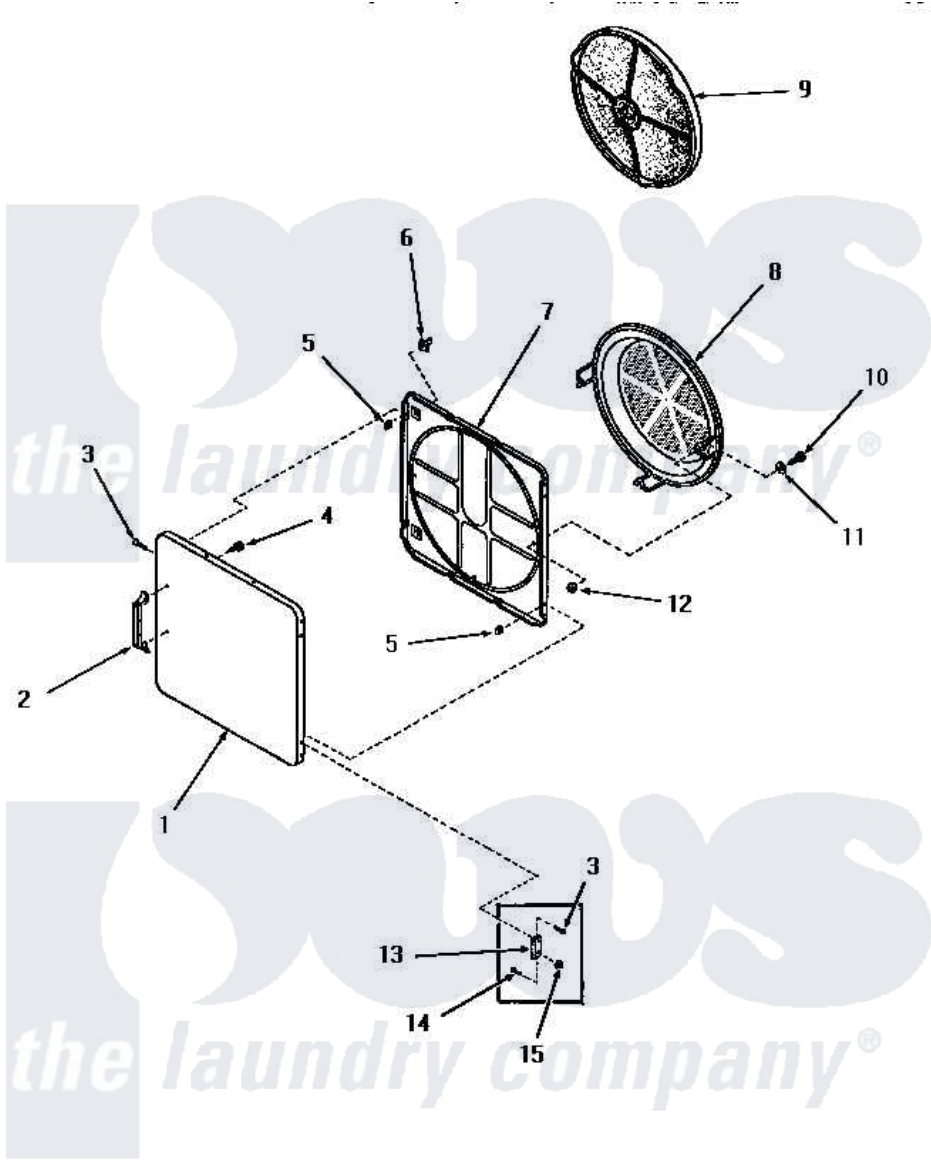

# Amana DE6260 15 - LOADING DOOR

## LOADING DOOR (Starting Serial Nos. 31V9369 and S66Y581)

Amana [Residential Amana DE6260 Washer Parts](#) Parts Diagram 15 - LOADING DOOR  
Click on the part number to view part

Item	Original Part Number	Replaced By	Status	Part Description
1	52489W		Not Available	OUTER DOOR PANEL, WHITE
"	52489H		Not Available	OUTER DOOR PANEL, HARVEST GOLD
"	52489C		Not Available	OUTER DOOR PANEL, COPPERTONE
"	52489A		Not Available	OUTER DOOR PANEL, AVOCADO
2	54068	<a href="#">61925</a>		Pull Door Commercial Black
3	52864	<a href="#">500226</a>		Screw, 8b-16 x 5/8 Tap
4	52150	<a href="#">489464</a>		Screw
5	52865		Not Available	SPEED NUT
6	54661	<a href="#">LA-1003</a>		Door Catch Kit
7	54665	<a href="#">54-665</a>		Bake Element
8	54731	<a href="#">54-731</a>		Bake Element
9	53002		Not Available	NO LONGER AVAILABLE
10	24688		Not Available	CAP SCREW
11	Q6275		Not Available	WASHER

12	52566	<a href="#">27001225</a>	Nut, Jam Mid Lock 1/4-20
13	<a href="#">70014</a>		Hinge
14	<a href="#">22649</a>		Screw, 8-32 X 13/32 FI
15	51236	<a href="#">488130</a>	Nut