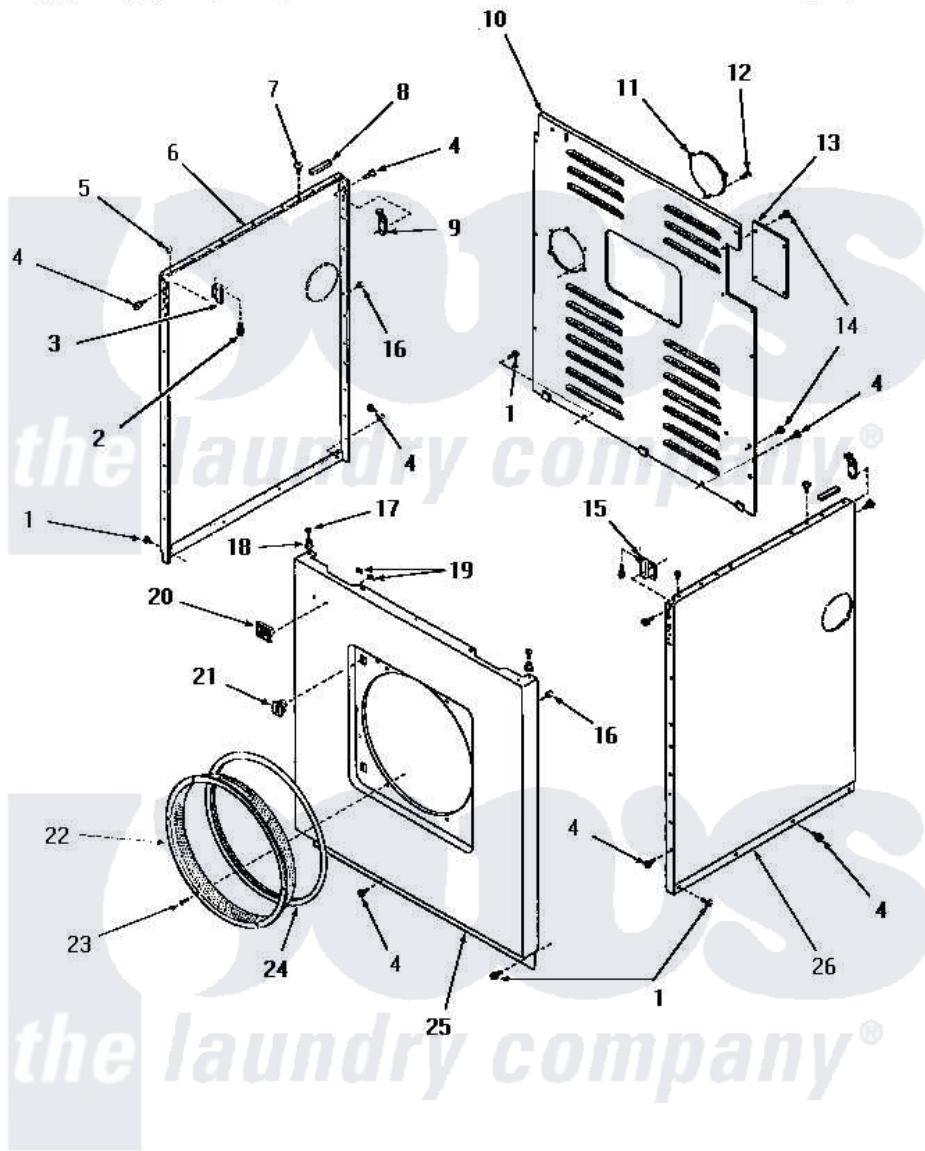

## PANELS

Amana [Residential Amana DE6260 Washer Parts](#) Parts Diagram 17 - PANELS

[Click on the part number to view part](#)

Item	Original Part Number	Replaced By	Status	Part Description
1	25723	<a href="#">27001200</a>		Screw
2	<a href="#">23008</a>			Screw, 10-24 X 3/4 Sems
3	22847		Not Available	BRACKET
4	51784		Not Available	SCREW,10B-16 X 1/2 HEX
5	<a href="#">21176</a>			Bumper
6	52669W		Not Available	SIDE PANEL, LEFT, WHITE
"	52669C		Not Available	SIDE PANEL, LEFT, COPPERTONE
"	52669H		Not Available	SIDE PANEL, LEFT, HARVEST GOLD
"	52669A		Not Available	SIDE PANEL, LEFT, AVOCADO
7	52442		Not Available	SCREW, No.10-16 X 3/8"
8	<a href="#">80312</a>			Bumper Pad
9	<a href="#">52487</a>			Lug, Hold-Down
10	52677W		Not Available	REAR PANEL, WHITE
"	52677GR		Not Available	PANEL,REAR xREPLACE