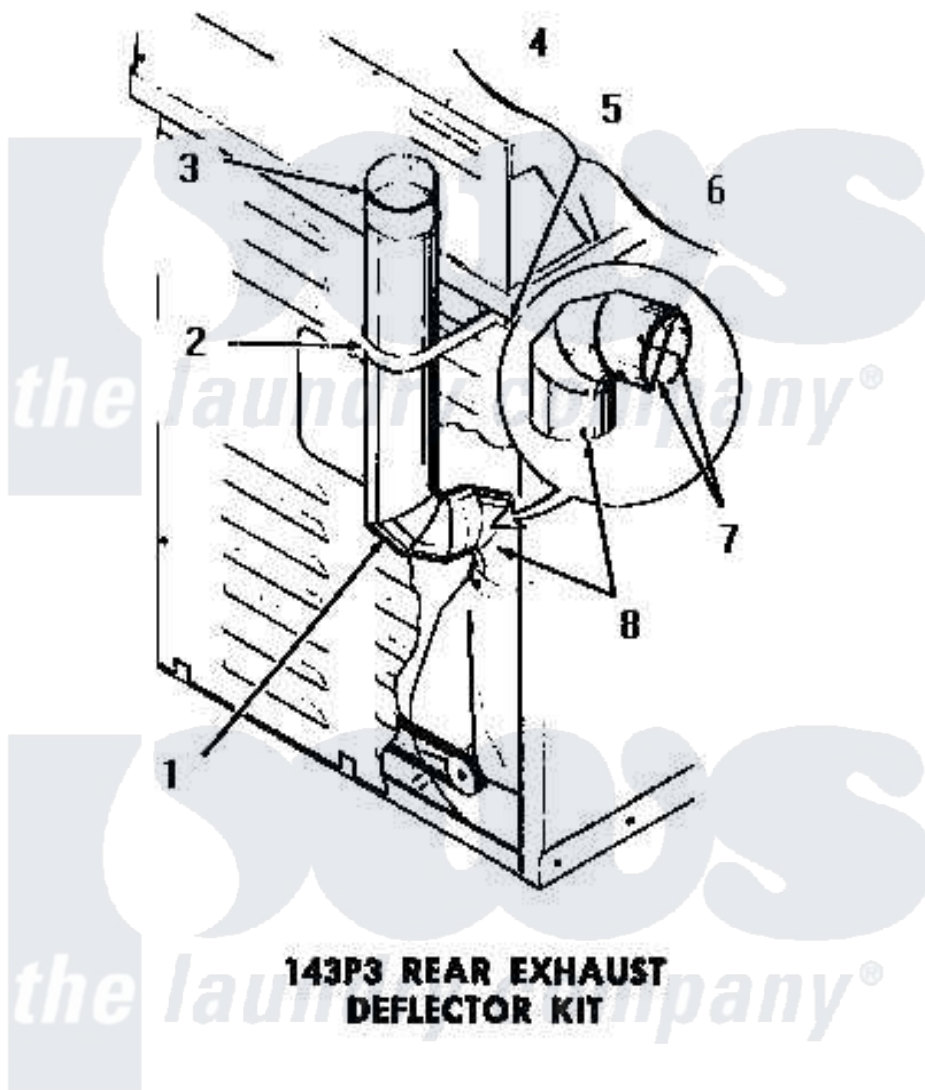

Amana DE6261 01 - 143P3 REAR EXHAUST DEFLECTOR KIT

143P3 REAR EXHAUST DEFLECTOR KIT

Amana [Residential Amana DE6261 Washer Parts](#) Parts Diagram 01 - 143P3 REAR EXHAUST DEFLECTOR KIT
 Click on the part number to view part

Item	Original Part Number	Replaced By	Status	Part Description
1	51917		Not Available	ELBOW
2	52127		Not Available	SUPPORT BRACKET
3	Y52129		Not Available	EXHAUST PIPE, 4" X 18"
4	20267			Screw, 10-24 X 3/8 Round
5	03815			Lockwasher, No.10 Ext Shk
6	03673		Not Available	NUT
7	Y00000000		Not Available	SEE NOTE CUT AND REMOVE WIRE GUARDS
8	Y00000000		Not Available	SEE NOTE DRYER EXHAUST ELBOW -- (SUPPLIED WITH DRYER)
NI	143P3		Not Available	REAR EXHAUST DEFLECTOR KIT