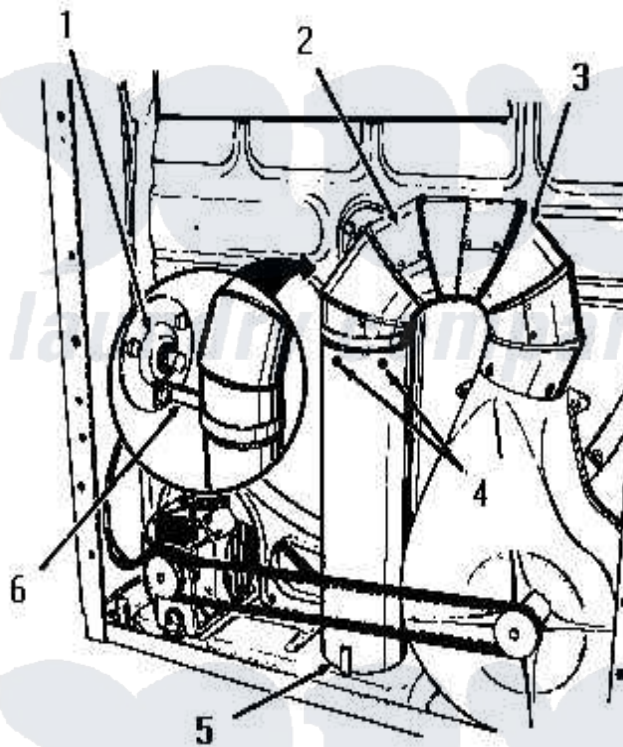

Amana DE6261 03 - 160P3 BOTTOM EXHAUST DEFLECTOR KIT

160P3 BOTTOM EXHAUST DEFLECTOR KIT

[Amana Residential Amana DE6261 Washer Parts](#) Parts Diagram 03 - 160P3 BOTTOM EXHAUST DEFLECTOR KIT
 Click on the part number to view part

Item	Original Part Number	Replaced By	Status	Part Description
1	Y00000000		Not Available	SEE NOTE BEARING RETAINER
2	52699		Not Available	SHORT 90 DEGREES ELBOW
3	Y00000000		Not Available	SEE NOTE DRYER EXHAUST ELBOW -- (SUPPLIED WITH DRYER)
4	23222	3177991		Screw
5	52698		Not Available	EXHAUST TUBE
6	0052775	0057344		Suptop Burner
NI	160P3		Not Available	BOTTOM EXHAUST DEFLECTOR KIT