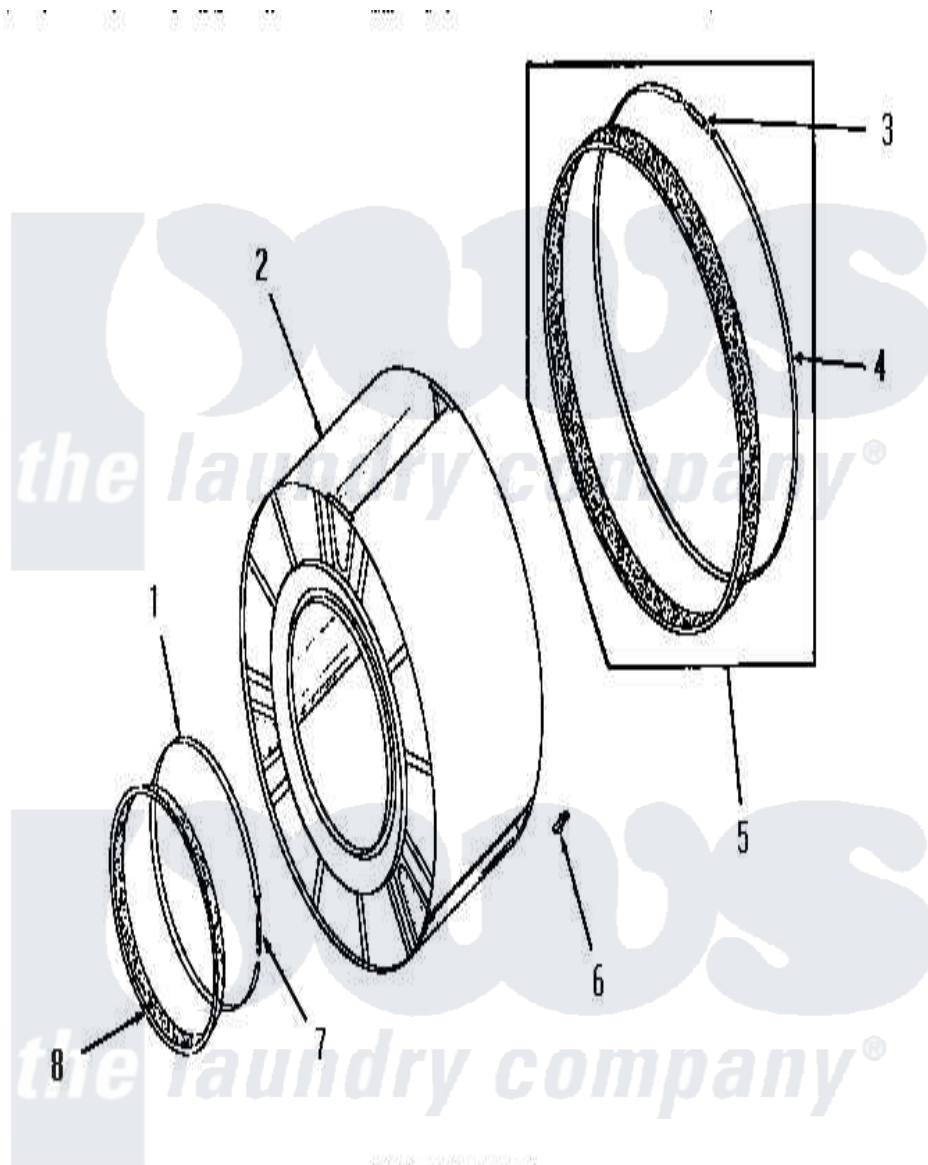

# Amana DE6261 06 - CLOTHES DRUM

**CLOTHES DRUM**

Amana [Residential Amana DE6261 Washer Parts](#) Parts Diagram 06 - CLOTHES DRUM  
 Click on the part number to view part

Item	Original Part Number	Replaced By	Status	Part Description
1	<a href="#">50169</a>			Strap, Retainer
2	53137	<a href="#">53137ENG</a>		50/50 Solder
3	<a href="#">52310</a>			Spring
4	<a href="#">50781</a>			Strap, Seal
5	<a href="#">51883A</a>			Assembly, Seal
6	51201		Not Available	CLIP
7	<a href="#">50168</a>			Spring
8	<a href="#">51881</a>			Seal, Front