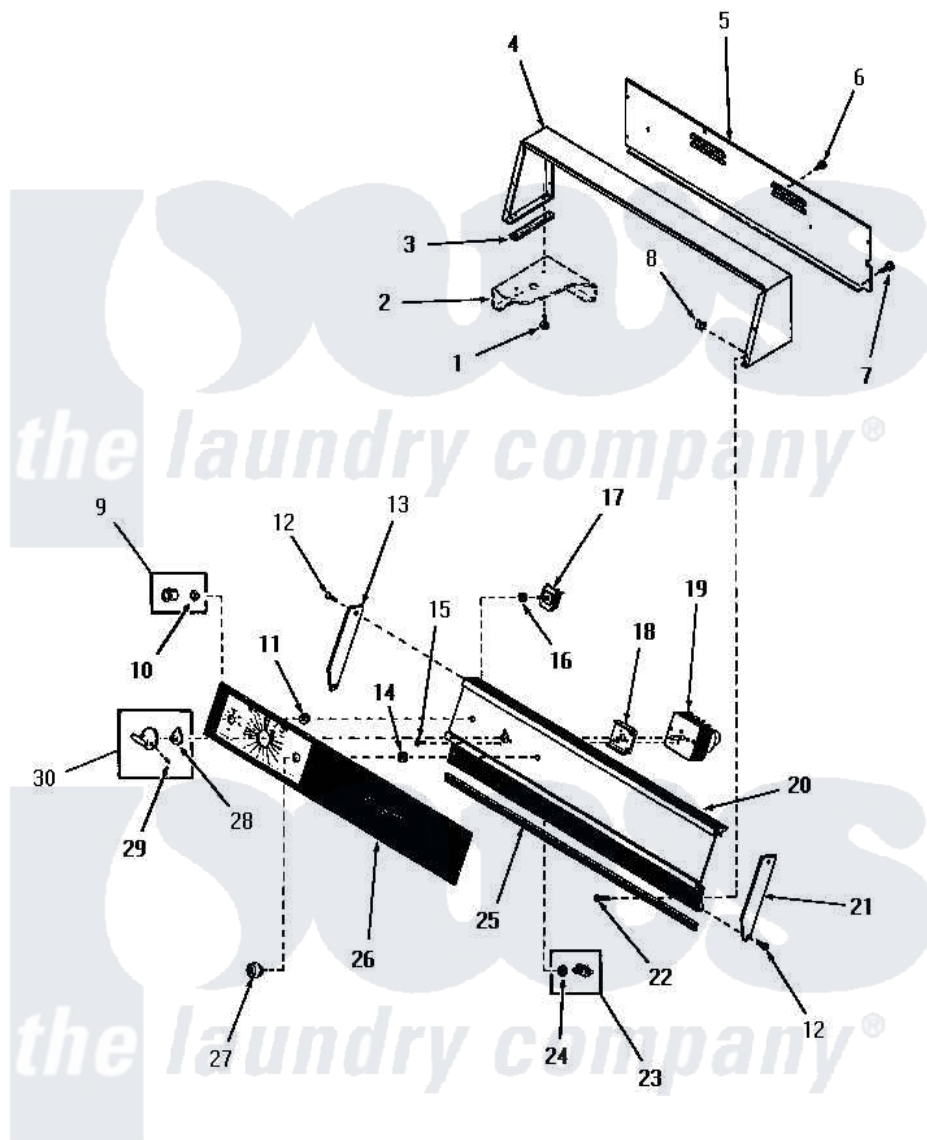

Amana DE6261 07 - CONTROL PANEL, CONTROL HOOD & CONTROLS

CONTROL PANEL, CONTROL HOOD AND CONTROLS

Amana [Residential Amana DE6261 Washer Parts](#) Parts Diagram 07 - CONTROL PANEL, CONTROL HOOD & CONTROLS

[Click on the part number to view part](#)

Item	Original Part Number	Replaced By	Status	Part Description
1	23962	W10116760		Screw
2	Y00000000		Not Available	SEE NOTE CABINET TOP
3	23028		Not Available	GASKET,CONTROL BOX END
4	54526W		Not Available	CONTROL HOOD, WHITE
"	54526H		Not Available	CONTROL HOOD, HARVEST GOLD
"	54526A		Not Available	CONTROL HOOD, AVOCADO
5	54530GR		Not Available	CONTROL HOOD REAR COVER, GRAY
6	23222	3177991		Screw
7	25724		Not Available	HEX HEAD SCREW
8	54038			NUT, Speed U-Type
9	23128	22001655		Switch, Water Temp.
10	22244		Not Available	CLIP,C xREPLACE
11	24391		Not Available	KNURLED NUT
12	52864	500226		Screw, 8b-16 x 5/8 Tap

13	26339		Not Available	END CAP, LEFT
14	23406		Not Available	KNURLED NUT
15	20272		Not Available	PHILLIPS HEAD SCREW
16	91176			Lockwasher, 3/8 Intshkp
17	52623	58032		Switch
18	26345		Not Available	SPACER
19	52610		Not Available	TIMER
20	Y0055283			Button, Door
21	26338		Not Available	END CAP, RIGHT
22	25232		Not Available	SCREW,8AB-18X7/8 OVAL
23	53563		Not Available	SWITCH,DOOR RELEASE
24	52947			Nut, Hex 15/32-32
25	55287		Not Available	GASKET
26	0055282		Not Available	BLOCK, FUSE
27	23130		Not Available	SWITCH COLLAR
28	24857		Not Available	INDICATOR
29	25285		Not Available	SETSCREW
30	24858		Not Available	ASSY,KNOB-TIMER