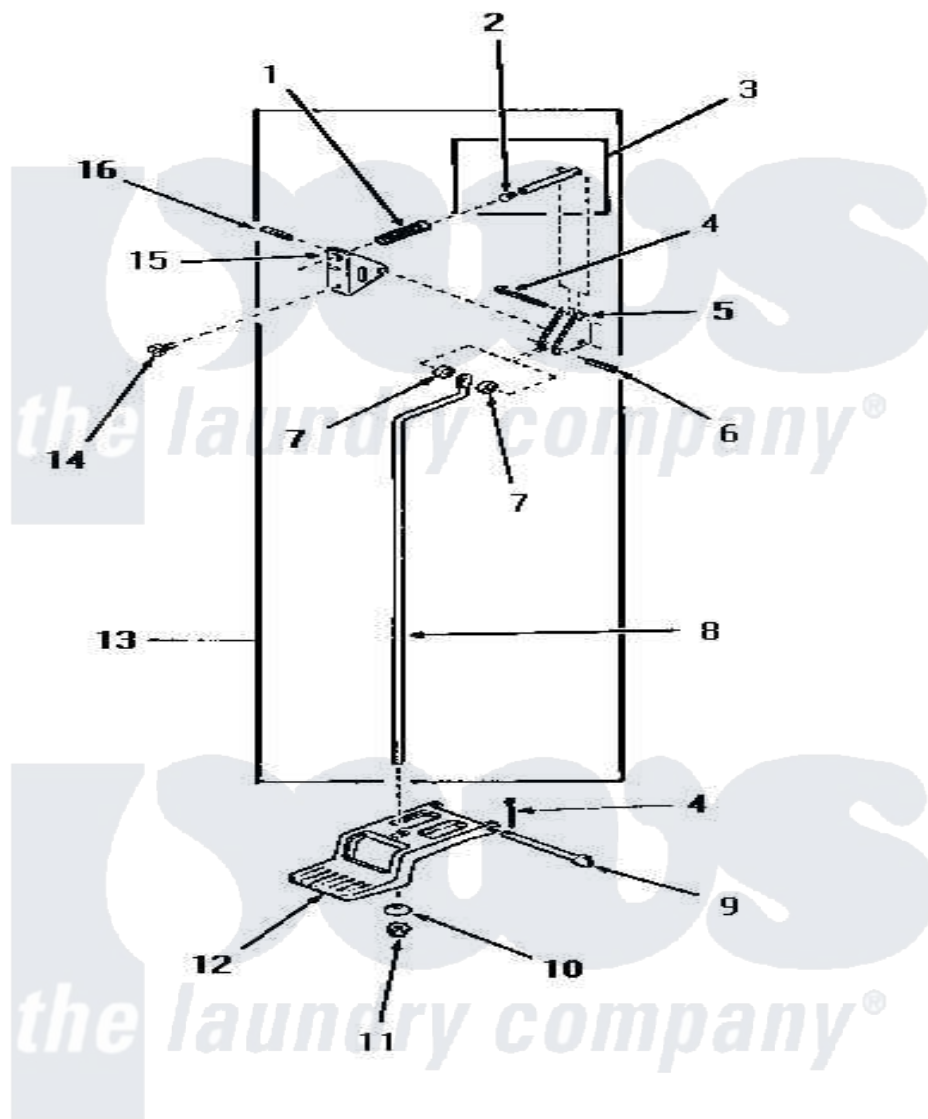

Amana DE6261 08 - DOOR RELEASE

DOOR RELEASE

Amana [Residential Amana DE6261 Washer Parts](#) Parts Diagram 08 - DOOR RELEASE
 Click on the part number to view part

Item	Original Part Number	Replaced By	Status	Part Description
1	51065		Not Available	DOOR RELEASE SPRING
2	51786		Not Available	PLUG
3	51841		Not Available	DOOR RELEASE PIN ASSEMBLY
4	02578			Pin, Cotter
5	51041		Not Available	DOOR RELEASE LEVER
6	51161		Not Available	PIN,ROLL 1/8 X 3/4
7	51121			Door Release Spacer
8	51837		Not Available	DOOR RELEASE ROD
9	51045		Not Available	PEDAL HINGE PIN
10	51046		Not Available	NYLON WASHER
11	51271		Not Available	NUT
12	51802			Pedal, Foot
13	51844		Not Available	DOOR RELEASE ASSEMBLY
14	51246		Not Available	SCREW
15	51052		Not Available	DOOR RELEASE BRACKET
16	51161		Not Available	PIN,ROLL 1/8 X 3/4