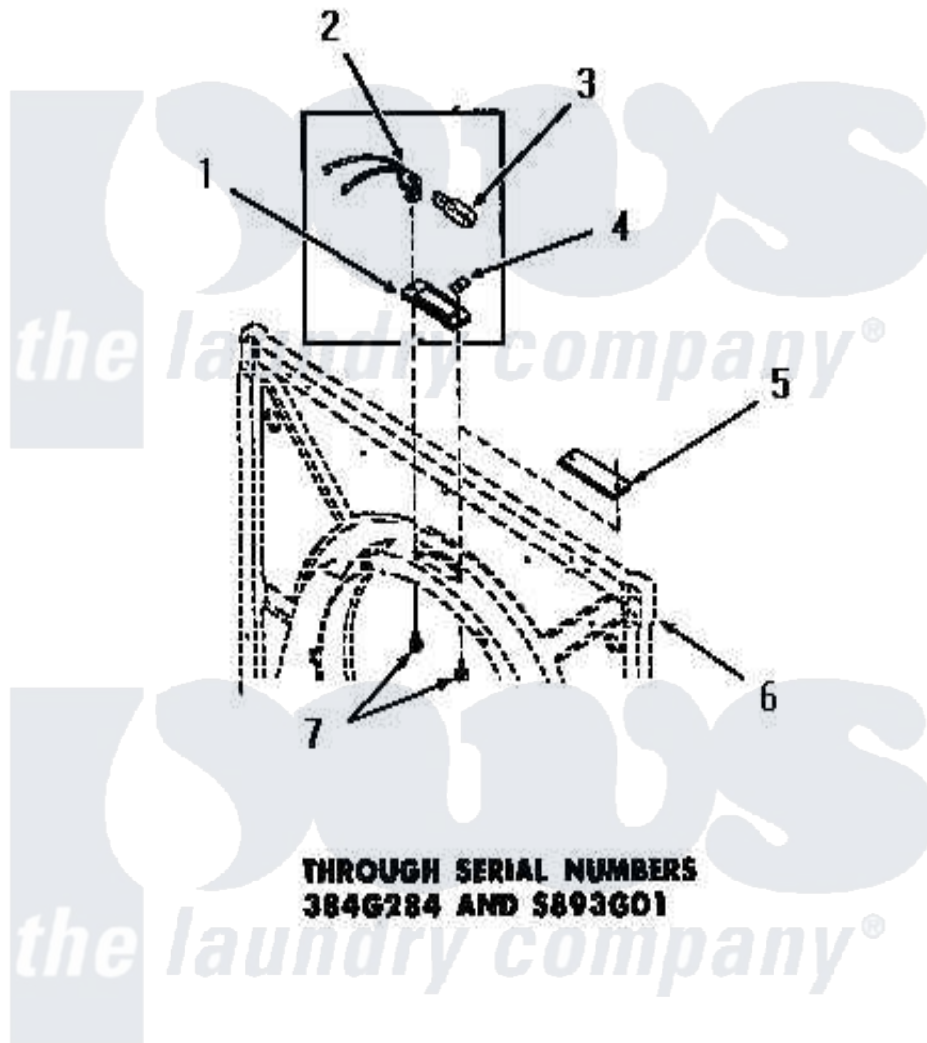

# Amana DE6261 09 - DRUM LIGHT & COVER PLATE

**THROUGH SERIAL NUMBERS  
3846284 AND 5893601**

[Amana Residential Amana DE6261 Washer Parts](#) Parts Diagram 09 - DRUM LIGHT & COVER PLATE  
Click on the part number to view part

Item	Original Part Number	Replaced By	Status	Part Description
1	<a href="#">51070</a>			Lens, Drum Light
2	Y51887		Not Available	BULB RECEPTACLE
3	21608	<a href="#">A3167501</a>		Lamp Oven, Int.
4	Y51788		Not Available	SPEED NUT
5	53911		Not Available	COVER PLATE
6	Y00000000		Not Available	SEE NOTE FRONT FRAME AND AIR SHROUD
7	51784		Not Available	SCREW, 10B-16 X 1/2 HEX