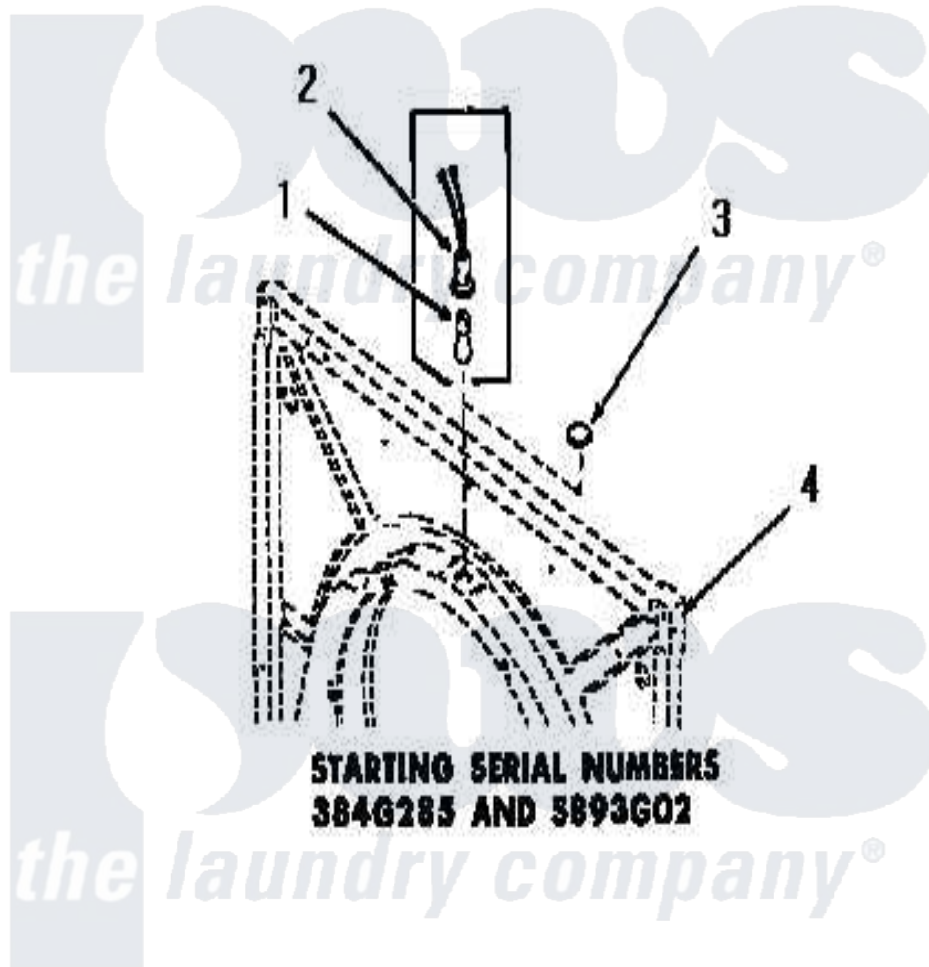

# Amana DE6261 10 - DRUM LIGHT & COVER PLATE

[Amana Residential Amana DE6261 Washer Parts](#) Parts Diagram 10 - DRUM LIGHT & COVER PLATE  
Click on the part number to view part

Item	Original Part Number	Replaced By	Status	Part Description
1	Y54608	<a href="#">31001575</a>		Bulb, Cylinder Light
2	Y0054609	<a href="#">M0270519</a>		Washer
3	54610		Not Available	PLUG BUTTON
4	Y00000000		Not Available	SEE NOTE FRONT FRAME AND AIR SHROUD