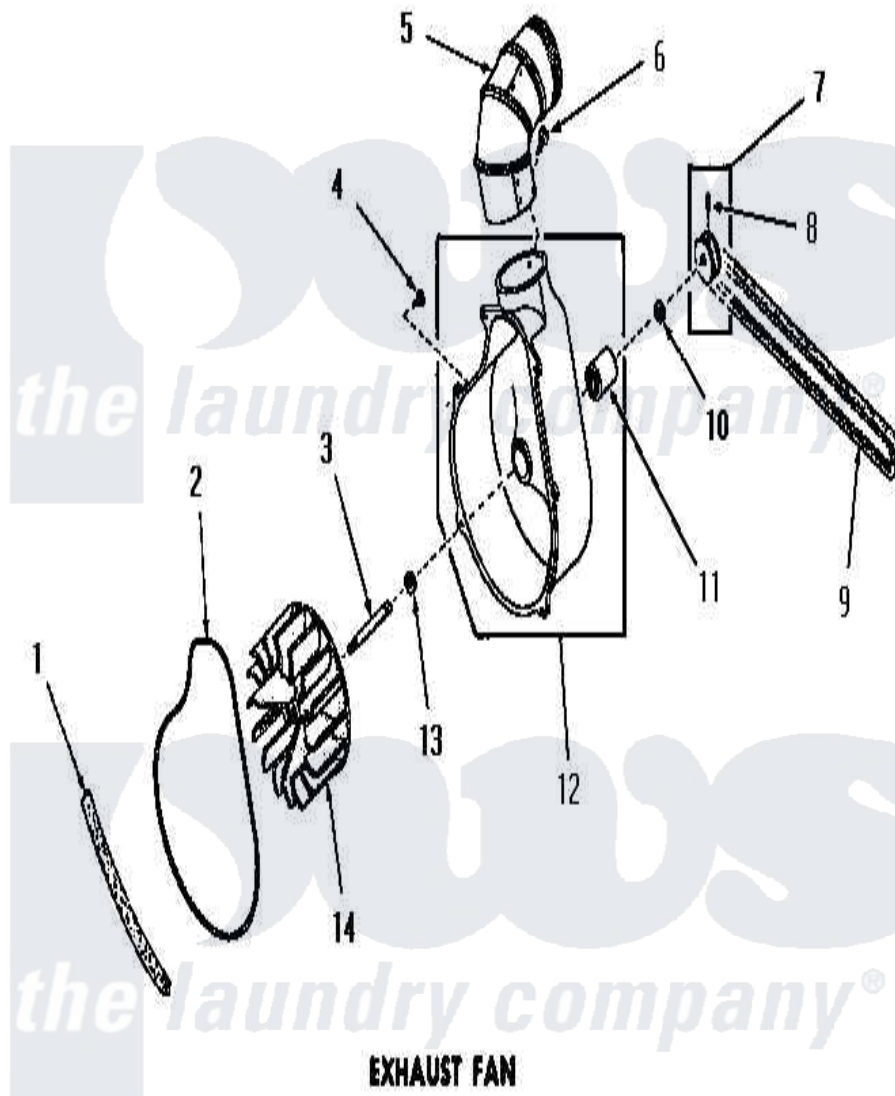

Amana DE6261 11 - EXHAUST FAN

EXHAUST FAN

[Amana Residential Amana DE6261 Washer Parts](#) Parts Diagram 11 - EXHAUST FAN
 Click on the part number to view part

Item	Original Part Number	Replaced By	Status	Part Description
1	51790			Seal
2	51791			Gasket, Housing
3	53519		Not Available	EXHAUST FAN SHAFT
4	51784		Not Available	SCREW, 10B-16 X 1/2 HEX
5	Y0052707	31986601B		Switch, Rocker
6	23222	3177991		Screw
7	53521		Not Available	ASSY, PULLEY
8	02771			Screw, 1/4-20 x 3/8 Hex S
9	51994			Belt
10	52549			Washer, 501 ID X3/4 Odx
11	51991		Not Available	BEARING
12	51946		Not Available	HOUSING, BLOWER
13	52549			Washer, 501 ID X3/4 Odx
14	90585		Not Available	IMPELLER