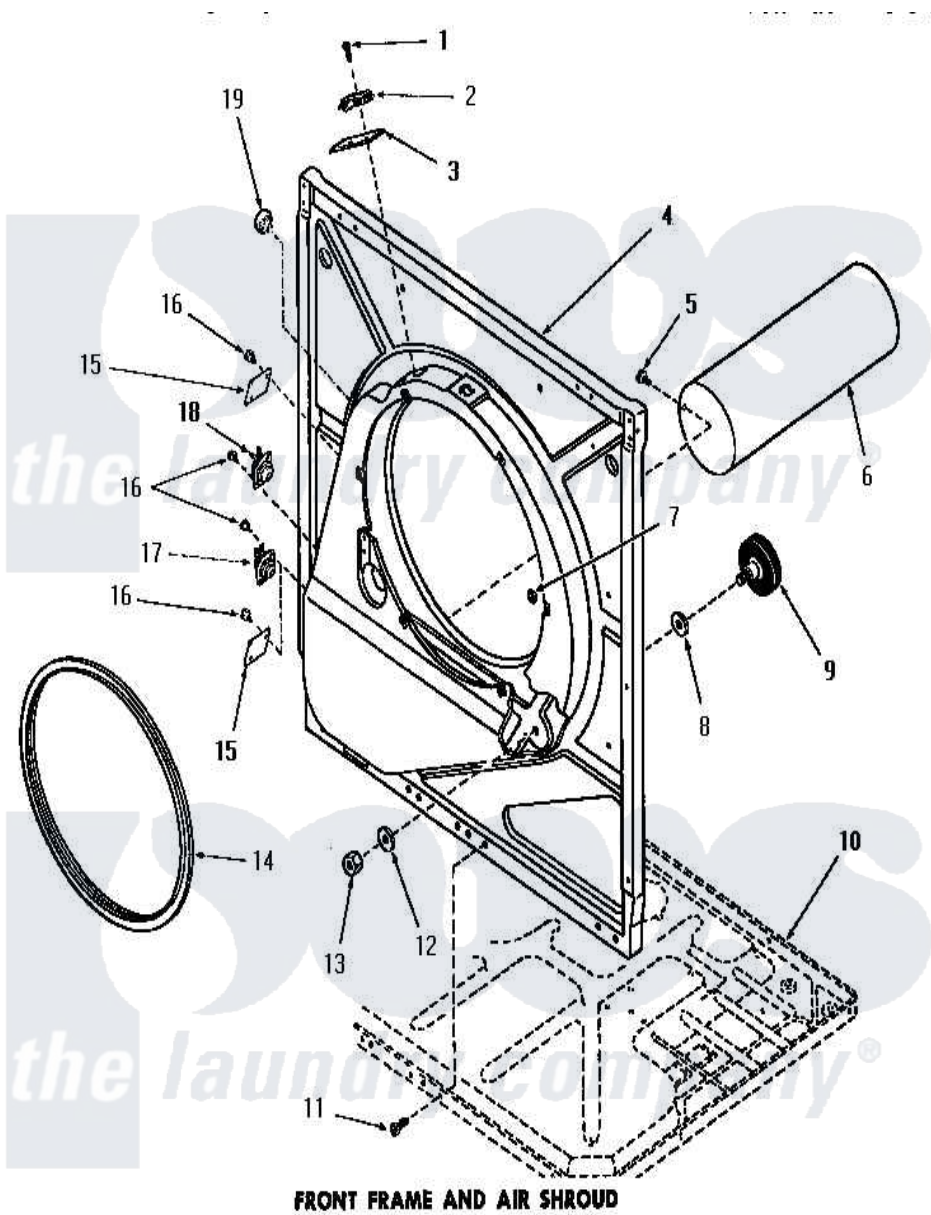

Amana DE6261 12 - FRONT FRAME & AIR SHROUD

FRONT FRAME AND AIR SHROUD

Amana [Residential Amana DE6261 Washer Parts](#) Parts Diagram 12 - FRONT FRAME & AIR SHROUD
 Click on the part number to view part

Item	Original Part Number	Replaced By	Status	Part Description
1	51783			Screw, 6b-20 X 7/8 HeX
2	Y51143		Not Available	SWITCH
3	52112			Insulation
4	51850		Not Available	FRONT FRAME AND AIR SHROUD
5	52150	489464		Screw
6	51821		Not Available	EXHAUST DUCT
7	52865		Not Available	SPEED NUT
8	52123			Washer
9	53555	56285		Roller Cylinder
10	Y00000000		Not Available	SEE NOTE FRAME BASE
11	51784		Not Available	SCREW, 10B-16 X 1/2 HEX
12	52122			Washer
13	52124		Not Available	NUT
14	51798		Not Available	GASKET
15	52550		Not Available	COVER PLATE
16	23222	3177991		Screw

17	54736		Thermostat
18	54737		Thermostat
19	Y0053719	Not Available	CAPILLARY & SUCTION LINE ASSY