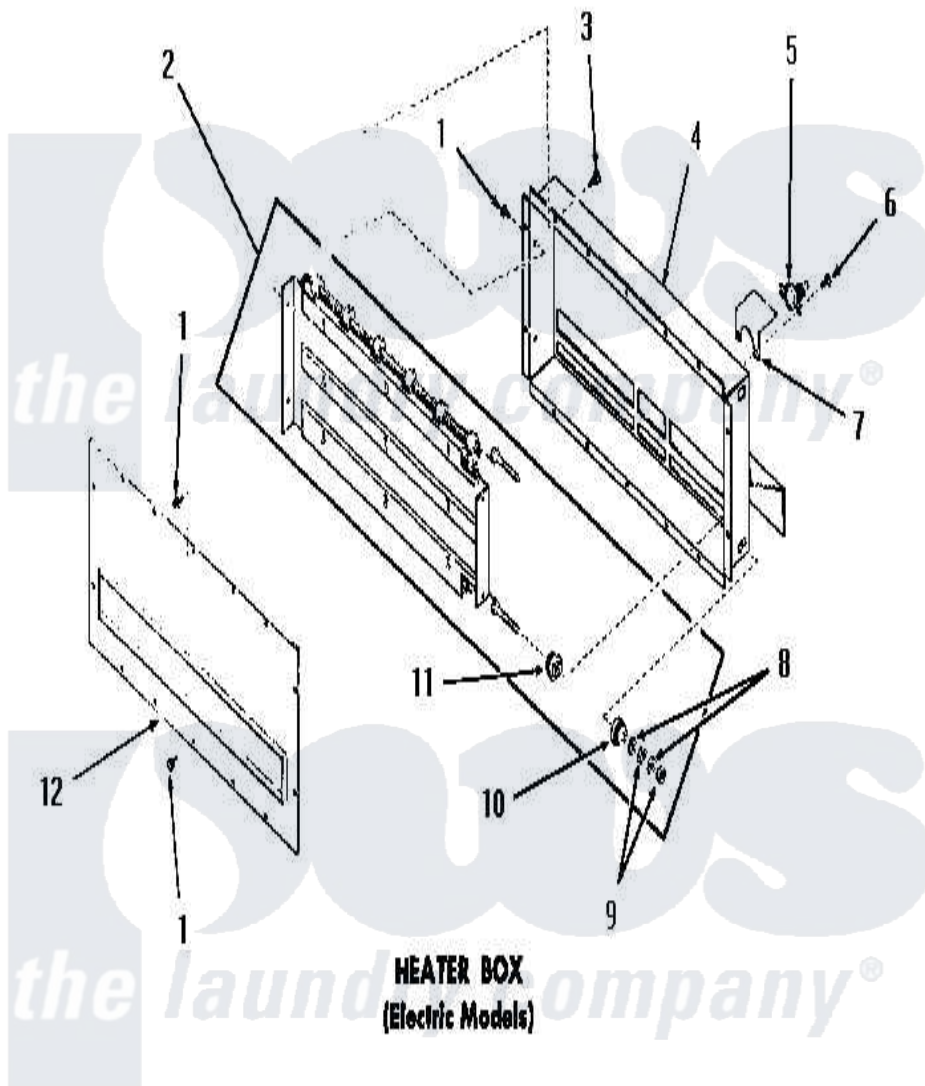

Amana DE6261 13 - HEATER BOX

Amana [Residential Amana DE6261 Washer Parts](#) Parts Diagram 13 - HEATER BOX
Click on the part number to view part

Item	Original Part Number	Replaced By	Status	Part Description
1	51780	3390631		Screw, 10-16 X 3/8
2	Y52626		Not Available	ELEMENT,HEATER-240V
"	52608		Not Available	ELEMENT,HEATER-230V
"	52306		Not Available	ELEMENT,HEATER-208V
3	51784		Not Available	SCREW,10B-16 X 1/2 HEX
4	Y51876		Not Available	HEATER BOX AND SHIELD
5	55523			Thermostat
6	23222	3177991		Screw
7	52117		Not Available	THERMOSTAT SHIELD
8	54532		Not Available	WASHER
9	54531		Not Available	NUT
10	51145		Not Available	INSULATOR
11	51146			Insulator
12	51867		Not Available	HEATER BOX COVER PLATE