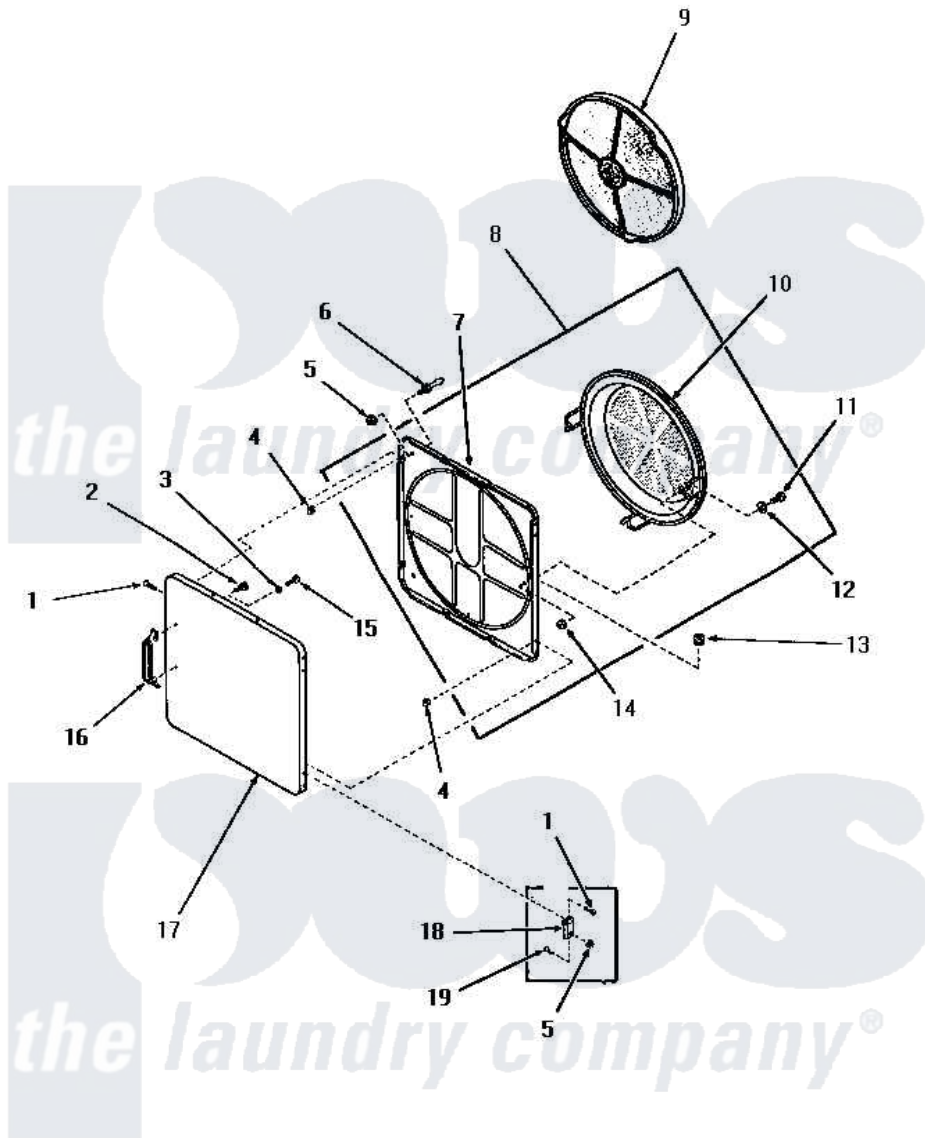

Amana DE6261 14 - LOADING DOOR

LOADING DOOR (Through Serial Nos. 31V9368 and S66Y580)

Amana [Residential Amana DE6261 Washer Parts](#) Parts Diagram 14 - LOADING DOOR
Click on the part number to view part

Item	Original Part Number	Replaced By	Status	Part Description
1	52864	500226		Screw, 8b-16 x 5/8 Tap
2	52150	489464		Screw
3	Y20278		Not Available	LOCKWASHER
4	52865		Not Available	SPEED NUT
5	51236	488130		Nut
6	51992			Strike, Door
7	54730		Not Available	INNER DOOR PANEL
8	54738		Not Available	ASSY,HOUSING & PANEL
9	53002		Not Available	NO LONGER AVAILABLE
10	54731	54-731		Bake Element
11	24688		Not Available	CAP SCREW
12	Q6275		Not Available	WASHER
13	51858			Grommet
14	52566	27001225		Nut, Jam Mid Lock 1/4-20
15	22024	20001169		22024 24
16	54068	61925		Pull Door Commercial Black

17	52489A	Not Available	OUTER DOOR PANEL, AVOCADO
"	52489C	Not Available	OUTER DOOR PANEL, COPPERTONE
"	52489H	Not Available	OUTER DOOR PANEL, HARVEST GOLD
"	52489W	Not Available	OUTER DOOR PANEL, WHITE
18	70014		Hinge
19	22649		Screw, 8-32 X 13/32 FI