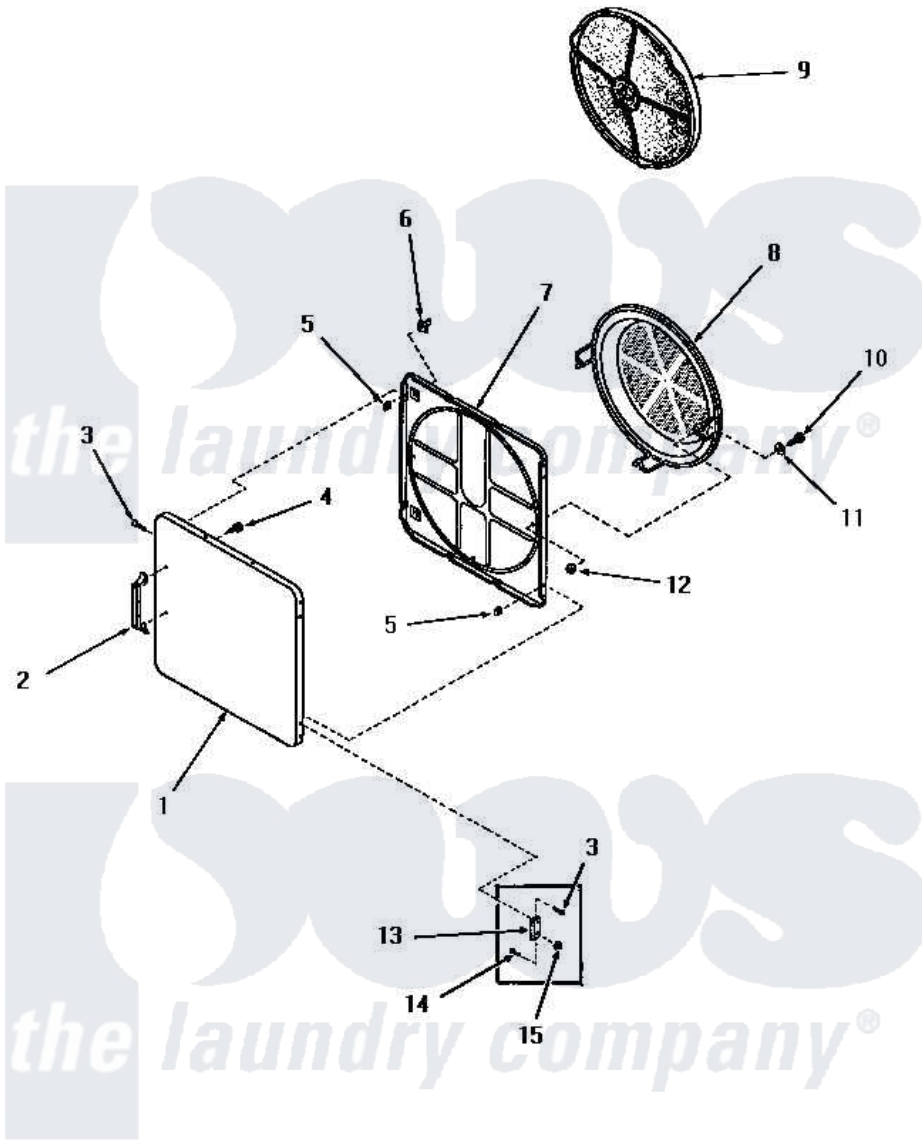

Amana DE6261 15 - LOADING DOOR

LOADING DOOR (Starting Serial Nos. 31V9369 and S66Y581)

Amana [Residential Amana DE6261 Washer Parts](#) Parts Diagram 15 - LOADING DOOR

[Click on the part number to view part](#)

| Item | Original Part Number | Replaced By | Status | Part Description |
|------|----------------------|-------------------------|---------------|--------------------------------|
| 1 | 52489W | | Not Available | OUTER DOOR PANEL, WHITE |
| " | 52489H | | Not Available | OUTER DOOR PANEL, HARVEST GOLD |
| " | 52489C | | Not Available | OUTER DOOR PANEL, COPPERTONE |
| " | 52489A | | Not Available | OUTER DOOR PANEL, AVOCADO |
| 2 | 54068 | 61925 | | Pull Door Commercial Black |
| 3 | 52864 | 500226 | | Screw, 8b-16 x 5/8 Tap |
| 4 | 52150 | 489464 | | Screw |
| 5 | 52865 | | Not Available | SPEED NUT |
| 6 | 54661 | LA-1003 | | Door Catch Kit |
| 7 | 54665 | 54-665 | | Bake Element |
| 8 | 54731 | 54-731 | | Bake Element |
| 9 | 53002 | | Not Available | NO LONGER AVAILABLE |
| 10 | 24688 | | Not Available | CAP SCREW |
| 11 | Q6275 | | Not Available | WASHER |

| | | | |
|----|-----------------------|--------------------------|--------------------------|
| 12 | 52566 | 27001225 | Nut, Jam Mid Lock 1/4-20 |
| 13 | 70014 | | Hinge |
| 14 | 22649 | | Screw, 8-32 X 13/32 FI |
| 15 | 51236 | 488130 | Nut |