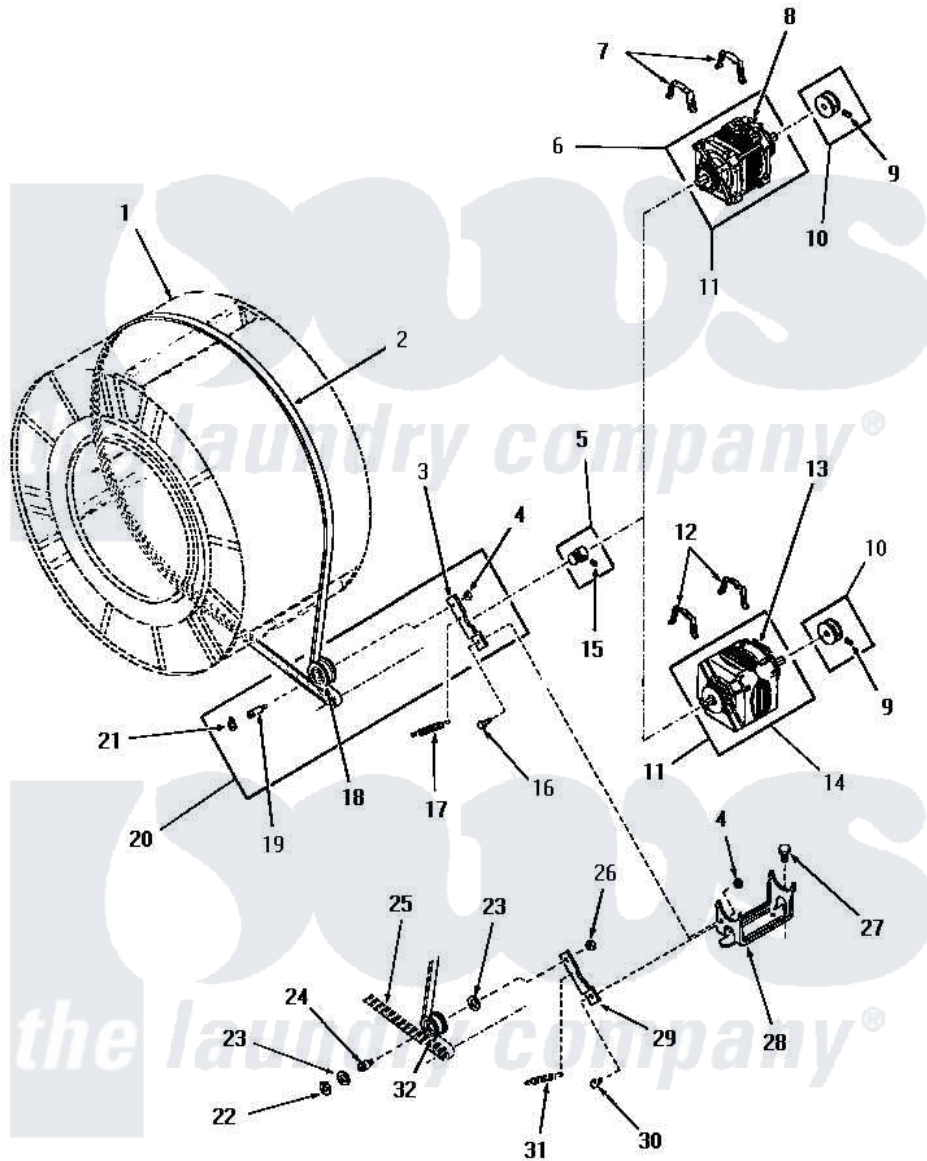

# Amana DE6261 16 - MOTOR, IDLER & BELT

**MOTOR, IDLER AND BELT**

Amana [Residential Amana DE6261 Washer Parts](#) Parts Diagram 16 - MOTOR, IDLER & BELT  
 Click on the part number to view part

Item	Original Part Number	Replaced By	Status	Part Description
1	Y00000000		Not Available	SEE NOTE CLOTHES DRUM
2	<a href="#">52556</a>			Belt
3	54410		Not Available	LEVER, IDLER
4	52566	<a href="#">27001225</a>		Nut, Jam Mid Lock 1/4-20
5	52593		Not Available	ASSY, MOTOR PULLEY
6	Y00000000		Not Available	SEE NOTE GENERAL ELECTRIC FORM "V" MOTOR
7	51789	<a href="#">660658</a>		Clamp, Motor Mounting 343481 685441
8	53249		Not Available	SWITCH
9	<a href="#">02771</a>			Screw, 1/4-20 x 3/8 Hex S
10	<a href="#">53522</a>			Pulley, Motor
11	52697		Not Available	MOTOR
12	51789	<a href="#">660658</a>		Clamp, Motor Mounting 343481 685441
13	Y00000000		Not Available	SEE NOTE WESTINGHOUSE -- (NOT REPLACEABLE)

"	53226	Not Available	SWITCH,MOTOR
"	53214	Not Available	MOTOR SWITCH, DELCO
"	<a href="#">53213</a>		Switch
14	Y00000000	Not Available	SEE NOTE GENERAL ELECTRIC FORM ``T`` MOTOR
15	52906	Not Available	SETSCREW
16	<a href="#">52567</a>		Bolt, Shoulder
17	<a href="#">52323</a>		Spring
18	<a href="#">Y54414</a>		Assembly, Wheel And Bearing
19	54411	Not Available	SHAFT,IDLER LEVER
20	54415	Not Available	LEVER,IDLER
21	<a href="#">23748</a>		Ring, Retaining
22	<a href="#">70061</a>		Ring, Retaining
23	<a href="#">Y52564</a>		Washer
24	52611	Not Available	SHAFT,IDLER xREPLACE
25	Y00000000	Not Available	SEE NOTE BELT
26	52124	Not Available	NUT
27	23928	Not Available	CAP SCREW AND LOCKWASHER
28	51824	Not Available	MOUNT,MOTOR
29	52562	Not Available	IDLER LEVER
30	Y00000000	Not Available	SEE NOTE SHOULDER BOLT
31	Y00000000	Not Available	SEE NOTE SPRING
32	52561	Not Available	IDLER PULLEY