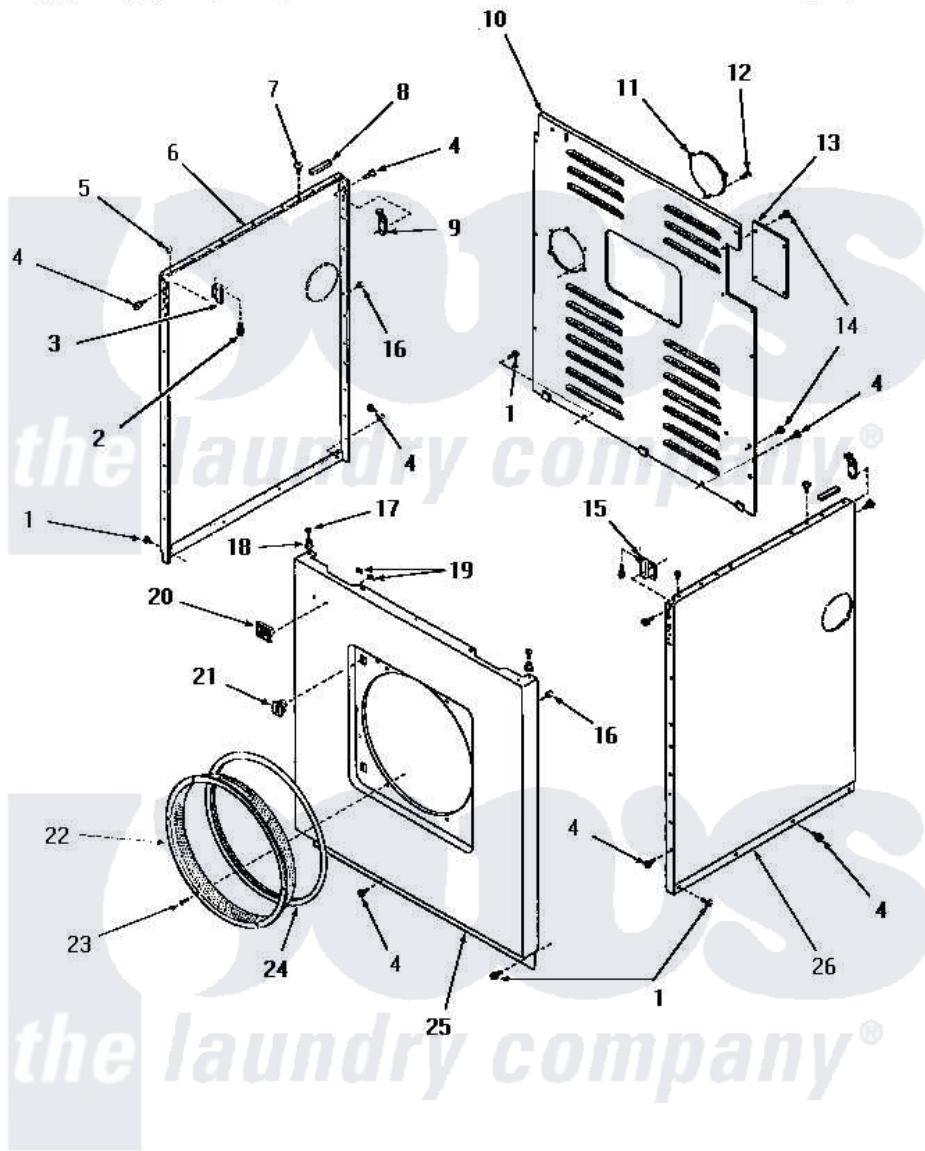

Amana DE6261 17 - PANELS

PANELS

Amana [Residential Amana DE6261 Washer Parts](#) Parts Diagram 17 - PANELS

[Click on the part number to view part](#)

Item	Original Part Number	Replaced By	Status	Part Description
1	25723	27001200		Screw
2	23008			Screw, 10-24 X 3/4 Sems
3	22847		Not Available	BRACKET
4	51784		Not Available	SCREW,10B-16 X 1/2 HEX
5	21176			Bumper
6	52669W		Not Available	SIDE PANEL, LEFT, WHITE
"	52669C		Not Available	SIDE PANEL, LEFT, COPPERTONE
"	52669H		Not Available	SIDE PANEL, LEFT, HARVEST GOLD
"	52669A		Not Available	SIDE PANEL, LEFT, AVOCADO
7	52442		Not Available	SCREW, No.10-16 X 3/8"
8	80312			Bumper Pad
9	52487			Lug, Hold-Down
10	52677W		Not Available	REAR PANEL, WHITE
"	52677GR		Not Available	PANEL,REAR xREPLACE