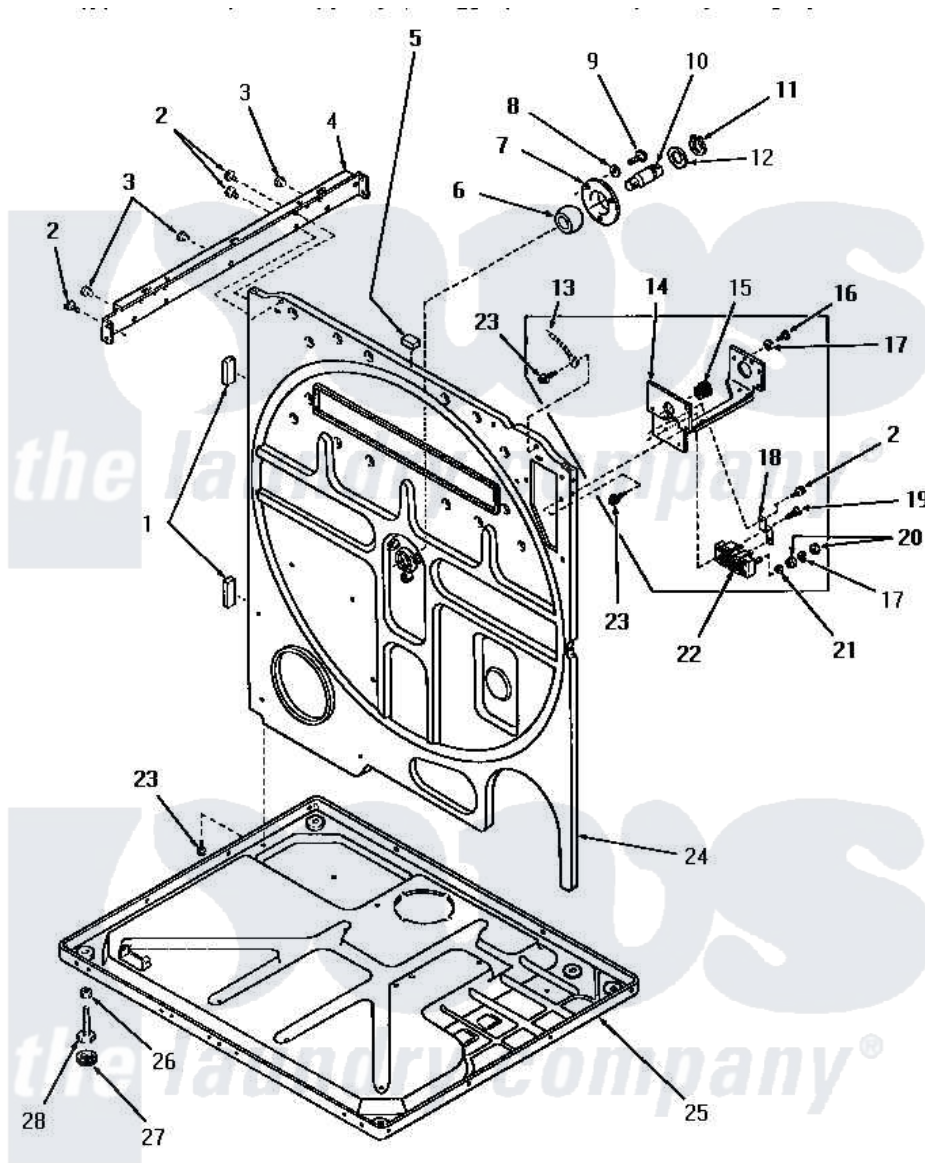

# Amana DE6261 18 - REAR FRAME & FRAME BASE

## REAR FRAME AND FRAME BASE

Amana [Residential Amana DE6261 Washer Parts](#) Parts Diagram 18 - REAR FRAME & FRAME BASE  
 Click on the part number to view part

Item	Original Part Number	Replaced By	Status	Part Description
1	20354		Not Available	BUMPER PAD
2	51780	<a href="#">3390631</a>		Screw, 10-16 X 3/8
3	21685	<a href="#">40038001</a>		Bumper
4	51818		Not Available	SUPPORT CHANNEL, RIGHT OR LEFT
5	54024		Not Available	BUMPER
6	<a href="#">Y52079</a>			Bearing, Drum Shaft
7	51826		Not Available	COVER,BEARING
8	<a href="#">03189</a>			LoCkwasher, 1/4 Std-C P
9	53589	<a href="#">8204624</a>		Bolt
10	53132		Not Available	SHAFT,DRUM
11	<a href="#">70061</a>			Ring, Retaining
12	<a href="#">Y52564</a>			Washer
13	Y00000000		Not Available	SEE NOTE GROUND WIRE, GREEN
14	Y52110		Not Available	TERMINAL BLOCK BRACKET
15	<a href="#">52113</a>			Relief, Strain

16	<a href="#">52909</a>		Screw, 10B-16 X 1/2 HeX
17	51474	Not Available	WASHER, 13/64IDX1/2ODX.
18	53950	Not Available	STRAP,GROUND
19	Q6535	Not Available	SCREW, 10B-16 X 3/4 ROU
20	Q6163	Not Available	NUT
21	Q6623	Not Available	WASHER
22	50854	<a href="#">33001244</a>	Block, Terminal
23	51784	Not Available	SCREW, 10B-16 X 1/2 HEX
24	52574	Not Available	FRAME,REAR
25	Y52572	Not Available	FRAME BASE
26	52794	<a href="#">62739</a>	Nut, Lock
27	70282	<a href="#">Y314137</a>	Foot, Rubber
28	Y52696	<a href="#">Y305086</a>	Adjustable Leg And Nut