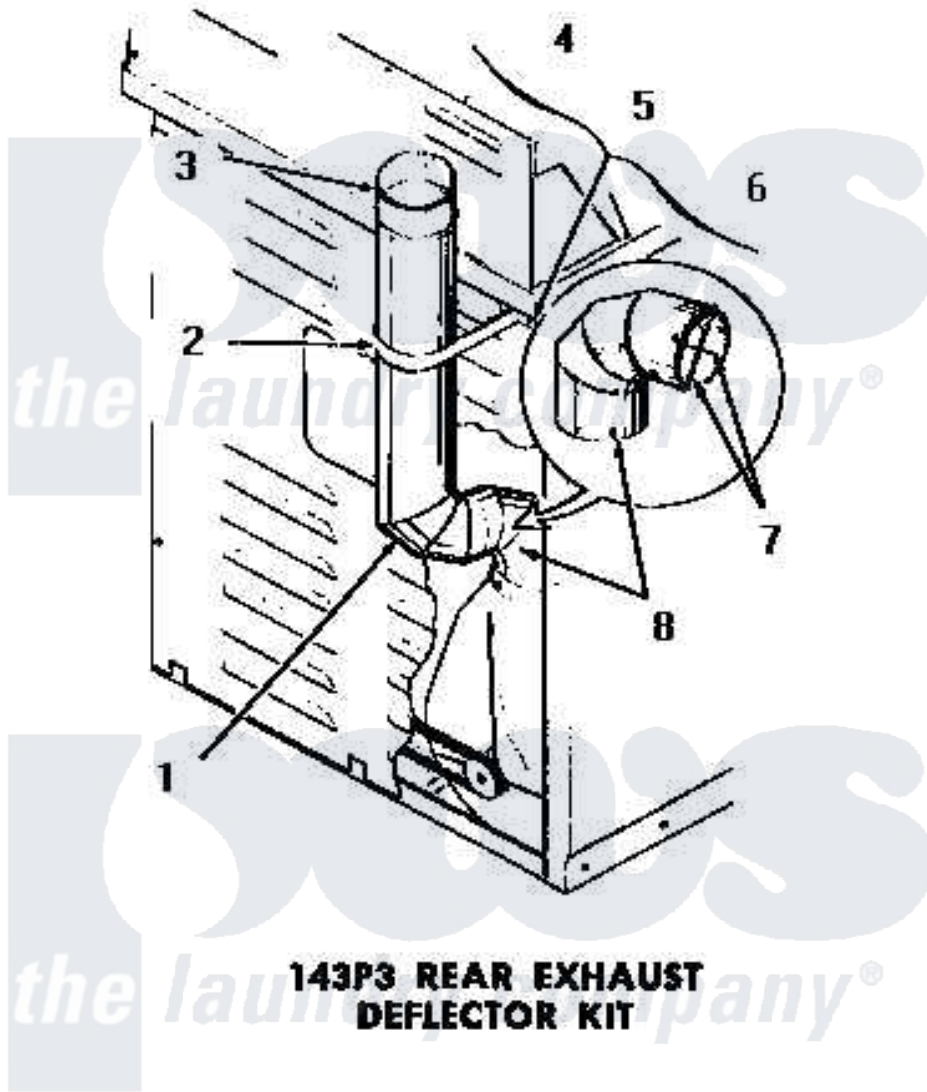

Amana DE9021 01 - 143P3 REAR EXHAUST DEFLECTOR KIT

143P3 REAR EXHAUST DEFLECTOR KIT

Amana [Residential Amana DE9021 Washer Parts](#) Parts Diagram 01 - 143P3 REAR EXHAUST DEFLECTOR KIT
 Click on the part number to view part

Item	Original Part Number	Replaced By	Status	Part Description
1	51917		Not Available	ELBOW
2	52127		Not Available	SUPPORT BRACKET
3	Y52129		Not Available	EXHAUST PIPE, 4" X 18"
4	20267			Screw, 10-24 X 3/8 Round
5	03815			Lockwasher, No.10 Ext Shk
6	03673		Not Available	NUT
7	Y00000000		Not Available	SEE NOTE CUT AND REMOVE WIRE GUARDS
8	Y00000000		Not Available	SEE NOTE DRYER EXHAUST ELBOW -- (SUPPLIED WITH DRYER)
NI	143P3		Not Available	REAR EXHAUST DEFLECTOR KIT