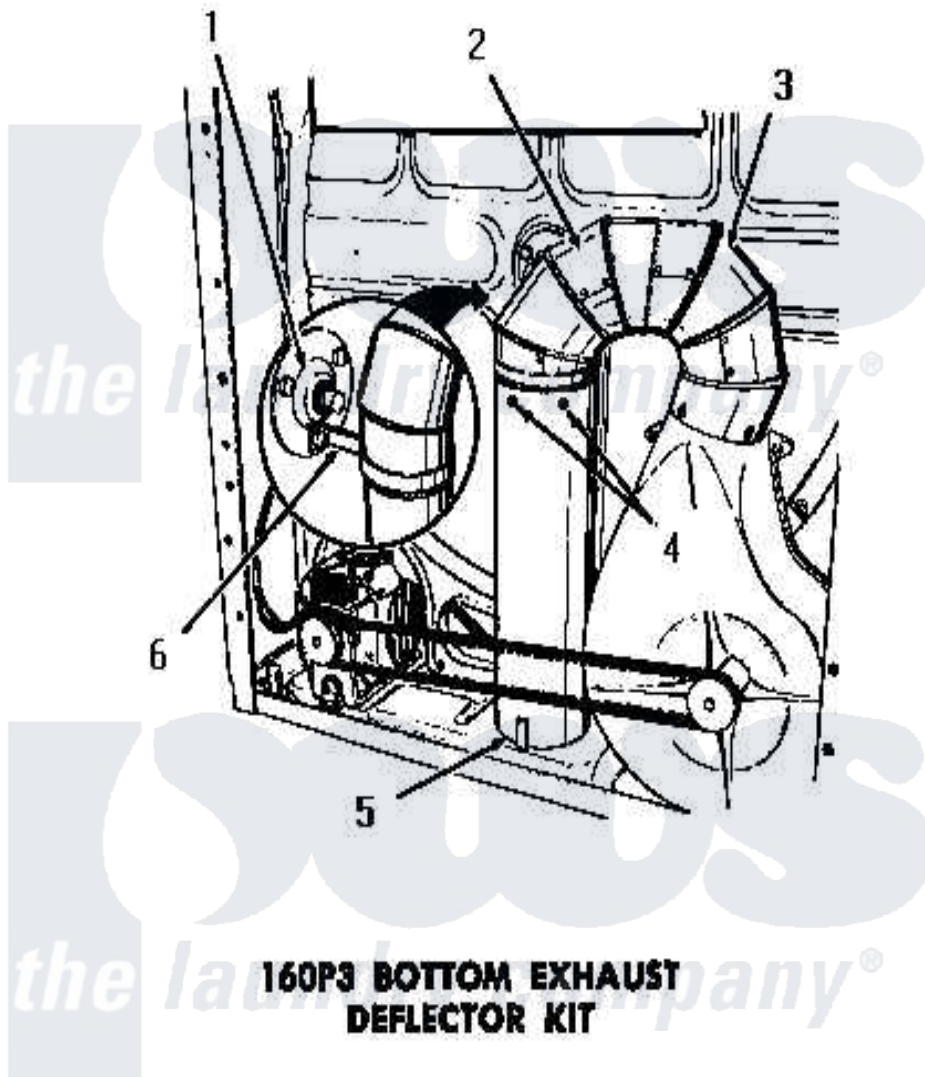

Amana DE9021 03 - 160P3 BOTTOM EXHAUST DEFLECTOR KIT

160P3 BOTTOM EXHAUST DEFLECTOR KIT

[Amana Residential Amana DE9021 Washer Parts](#) Parts Diagram 03 - 160P3 BOTTOM EXHAUST DEFLECTOR KIT
 Click on the part number to view part

Item	Original Part Number	Replaced By	Status	Part Description
1	Y00000000		Not Available	SEE NOTE BEARING RETAINER
2	52699		Not Available	SHORT 90 DEGREES ELBOW
3	Y00000000		Not Available	SEE NOTE DRYER EXHAUST ELBOW -- (SUPPLIED WITH DRYER)
4	23222	3177991		Screw
5	52698		Not Available	EXHAUST TUBE
6	0052775	0057344		Suptop Burner
NI	160P3		Not Available	BOTTOM EXHAUST DEFLECTOR KIT