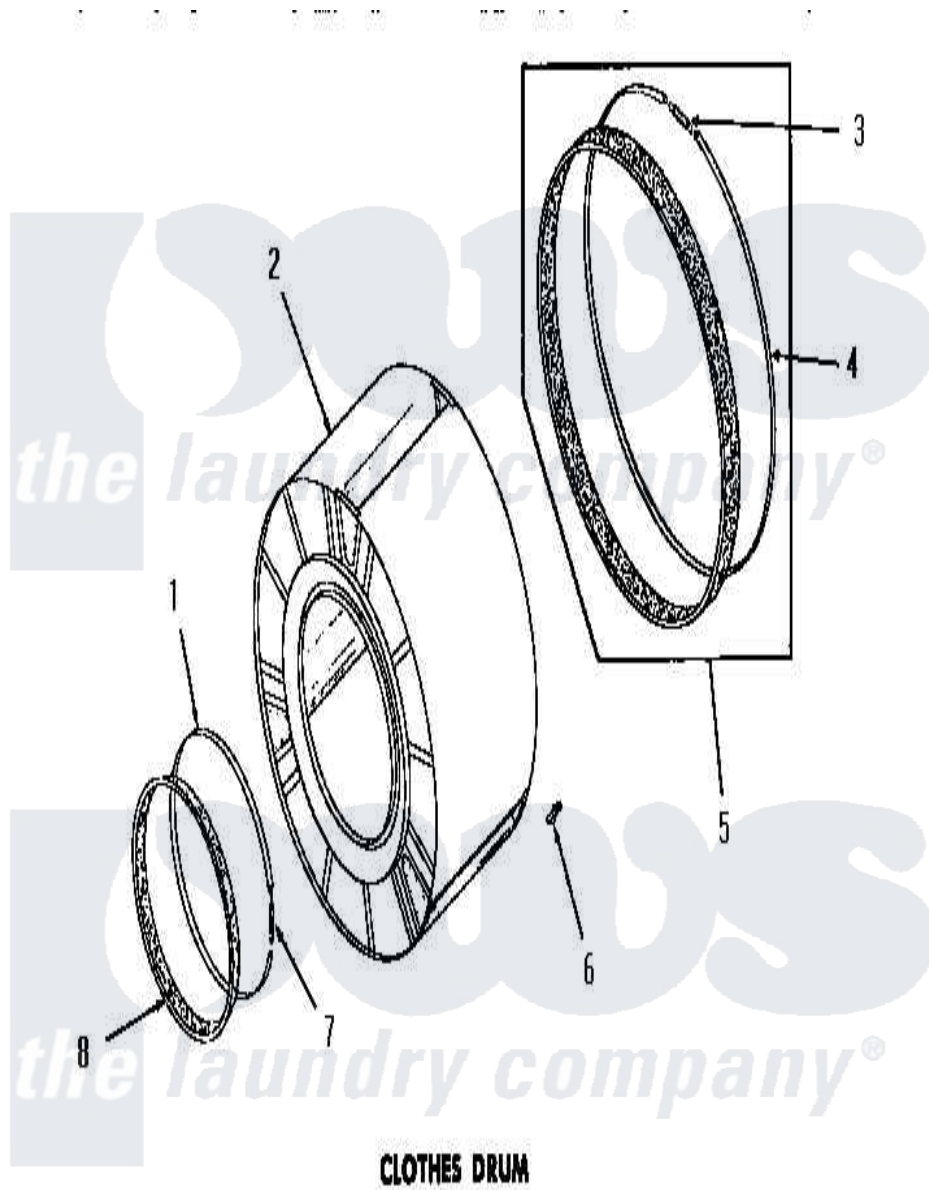

Amana DE9021 06 - CLOTHES DRUM

CLOTHES DRUM

Amana [Residential Amana DE9021 Washer Parts](#) Parts Diagram 06 - CLOTHES DRUM
 Click on the part number to view part

Item	Original Part Number	Replaced By	Status	Part Description
1	50169			Strap, Retainer
2	53137	53137ENG		50/50 Solder
3	52310			Spring
4	50781			Strap, Seal
5	51883A			Assembly, Seal
6	51201		Not Available	CLIP
7	50168			Spring
8	51881			Seal, Front