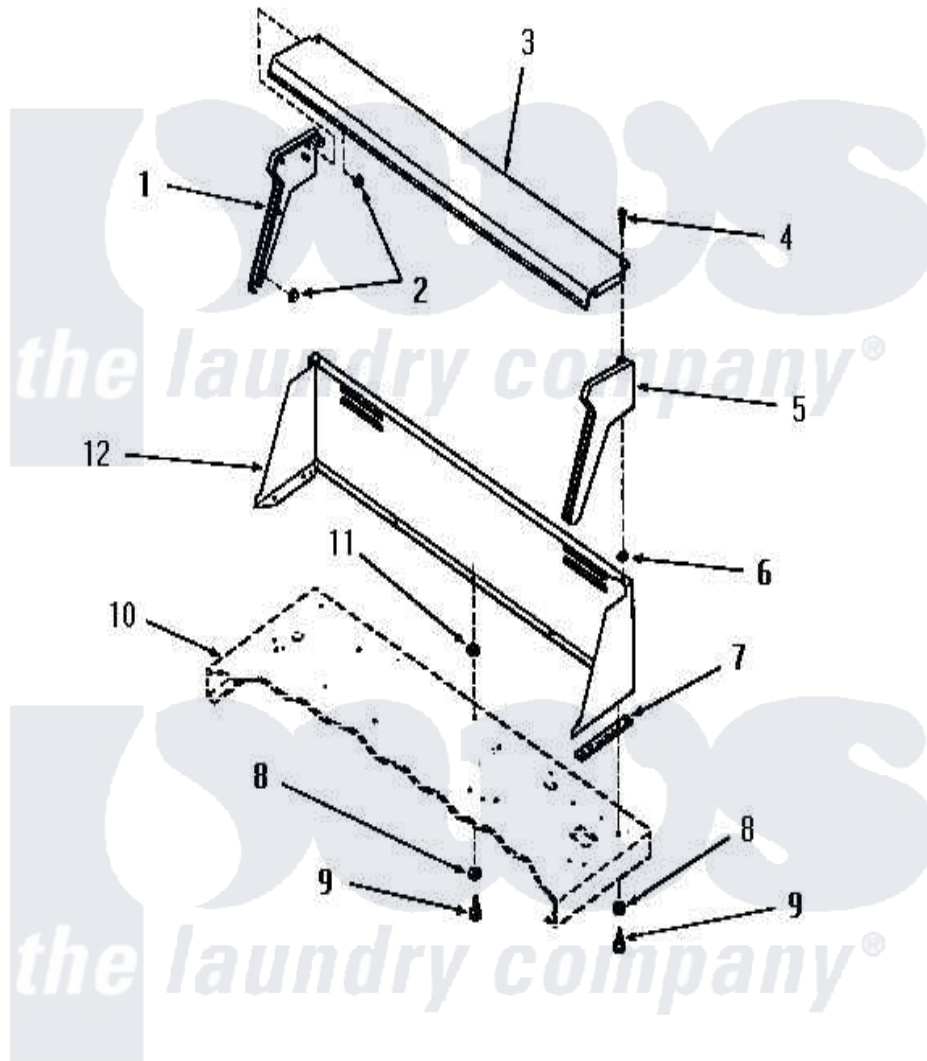

# Amana DE9021 07 - CONTROL HOOD

Amana [Residential Amana DE9021 Washer Parts](#) Parts Diagram 07 - CONTROL HOOD  
 Click on the part number to view part

Item	Original Part Number	Replaced By	Status	Part Description
1	23367		Not Available	WIRING DIAGRAM
2	23409		Not Available	NUT
3	52921		Not Available	CONTROL HOOD TOP
4	25232		Not Available	SCREW,8AB-18X7/8 OVAL
5	23368	<a href="#">25190SPQ</a>		Hood End
6	<a href="#">24522</a>			Nut, Speed-8ab-18 C1995
7	23028		Not Available	GASKET,CONTROL BOX END
8	<a href="#">20493</a>			Washer, 11/64 ID x 3/8 OD
9	23962	<a href="#">W10116760</a>		Screw
10	Y00000000		Not Available	SEE NOTE CABINET TOP
11	23425		Not Available	WASHER,7/32IDX7/16ODX.
12	53446C		Not Available	CONTROL HOOD, COPPERTONE
"	53446W		Not Available	CONTROL HOOD, WHITE
"	53446H		Not Available	CONTROL HOOD, HARVEST GOLD