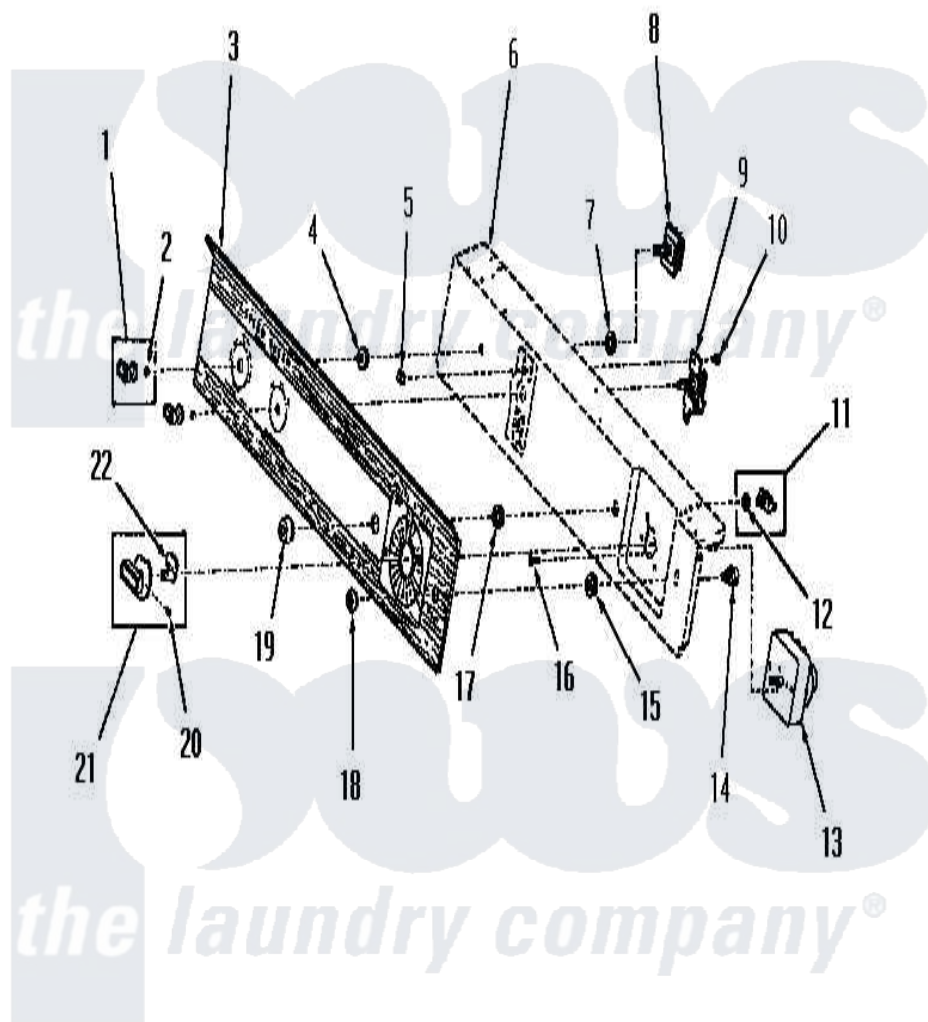

# Amana DE9021 08 - CONTROL PANEL & CONTROLS

Amana [Residential Amana DE9021 Washer Parts](#) Parts Diagram 08 - CONTROL PANEL & CONTROLS  
 Click on the part number to view part

Item	Original Part Number	Replaced By	Status	Part Description
1	<a href="#">24291</a>			Assembly, Knob
2	23392		Not Available	CLIP FOR 26816 KNOB
3	53524		Not Available	CONTROL PANEL
4	24391		Not Available	KNURLED NUT
5	<a href="#">23407</a>			Nut, Speed-8A Tinn C15
6	Y00000000		Not Available	SEE NOTE PANEL SUPPORT PLATE
7	<a href="#">91176</a>			Lockwasher, 3/8 Intshkp
8	52623	<a href="#">58032</a>		Switch
9	53516		Not Available	BUZZER
10	23962	<a href="#">W10116760</a>		Screw
11	53563		Not Available	SWITCH,DOOR RELEASE
12	<a href="#">52947</a>			Nut, Hex 15/32-32
13	53466		Not Available	TIMER
14	<a href="#">23401</a>			Switch
15	23400		Not Available	FERRULE
16	<a href="#">70212</a>			Screw, 8-32 X 5/32 RD H

17	23406	Not Available	KNURLED NUT
18	23399	Not Available	SWITCH COLLAR
19	23130	Not Available	SWITCH COLLAR
20	20310	Not Available	SCREW,8-32 X 1/4 HEX S
21	24290	Not Available	ASSY,KNOB-TIMER
22	<a href="#">24283</a>		Indicator, Timer Knob