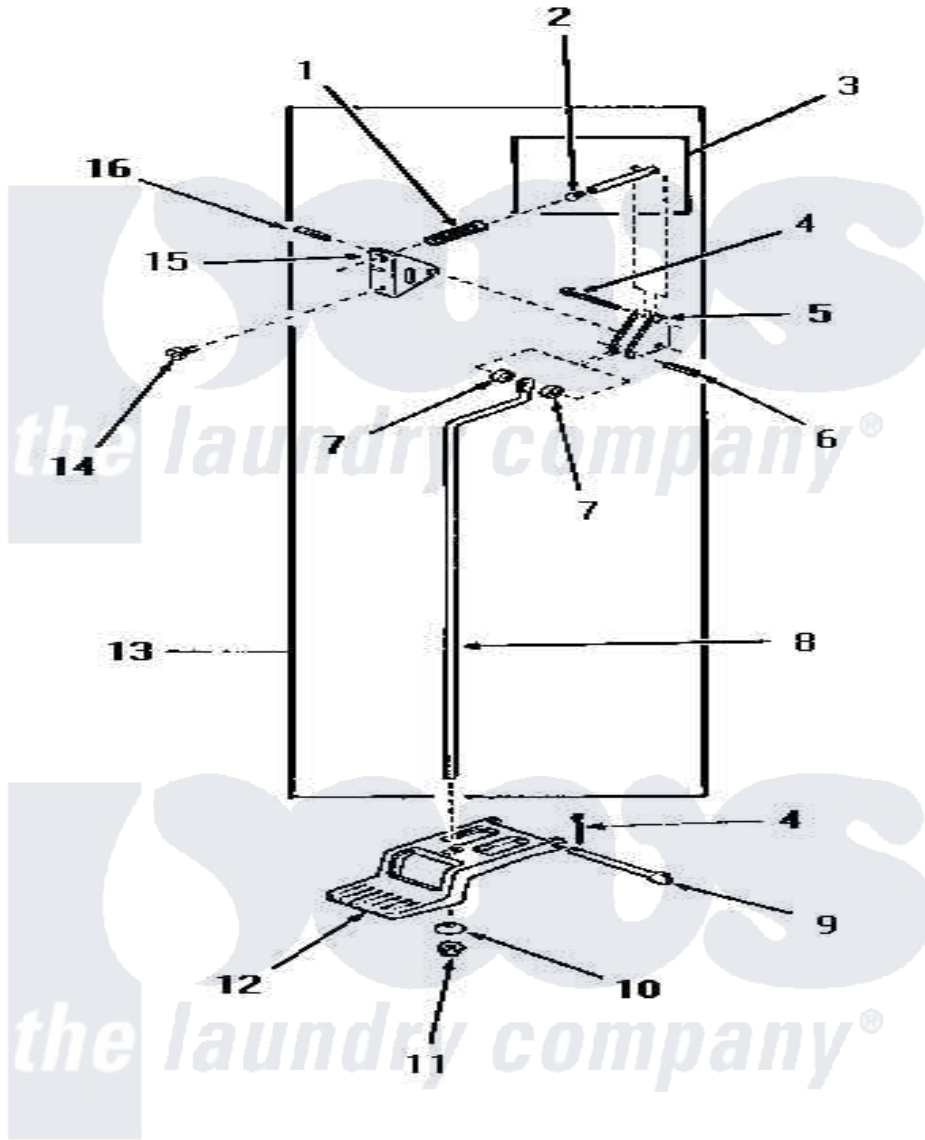

# Amana DE9021 09 - DOOR RELEASE

## DOOR RELEASE

Amana [Residential Amana DE9021 Washer Parts](#) Parts Diagram 09 - DOOR RELEASE

[Click on the part number to view part](#)

Item	Original Part Number	Replaced By	Status	Part Description
1	51065		Not Available	DOOR RELEASE SPRING
2	51786		Not Available	PLUG
3	51841		Not Available	DOOR RELEASE PIN ASSEMBLY
4	<a href="#">02578</a>			Pin, Cotter
5	51041		Not Available	DOOR RELEASE LEVER
6	51161		Not Available	PIN,ROLL 1/8 X 3/4
7	<a href="#">51121</a>			Door Release Spacer
8	51837		Not Available	DOOR RELEASE ROD
9	51045		Not Available	PEDAL HINGE PIN
10	51046		Not Available	NYLON WASHER
11	51271		Not Available	NUT
12	<a href="#">51802</a>			Pedal, Foot
13	51844		Not Available	DOOR RELEASE ASSEMBLY
14	51246		Not Available	SCREW
15	51052		Not Available	DOOR RELEASE BRACKET
16	51161		Not Available	PIN,ROLL 1/8 X 3/4