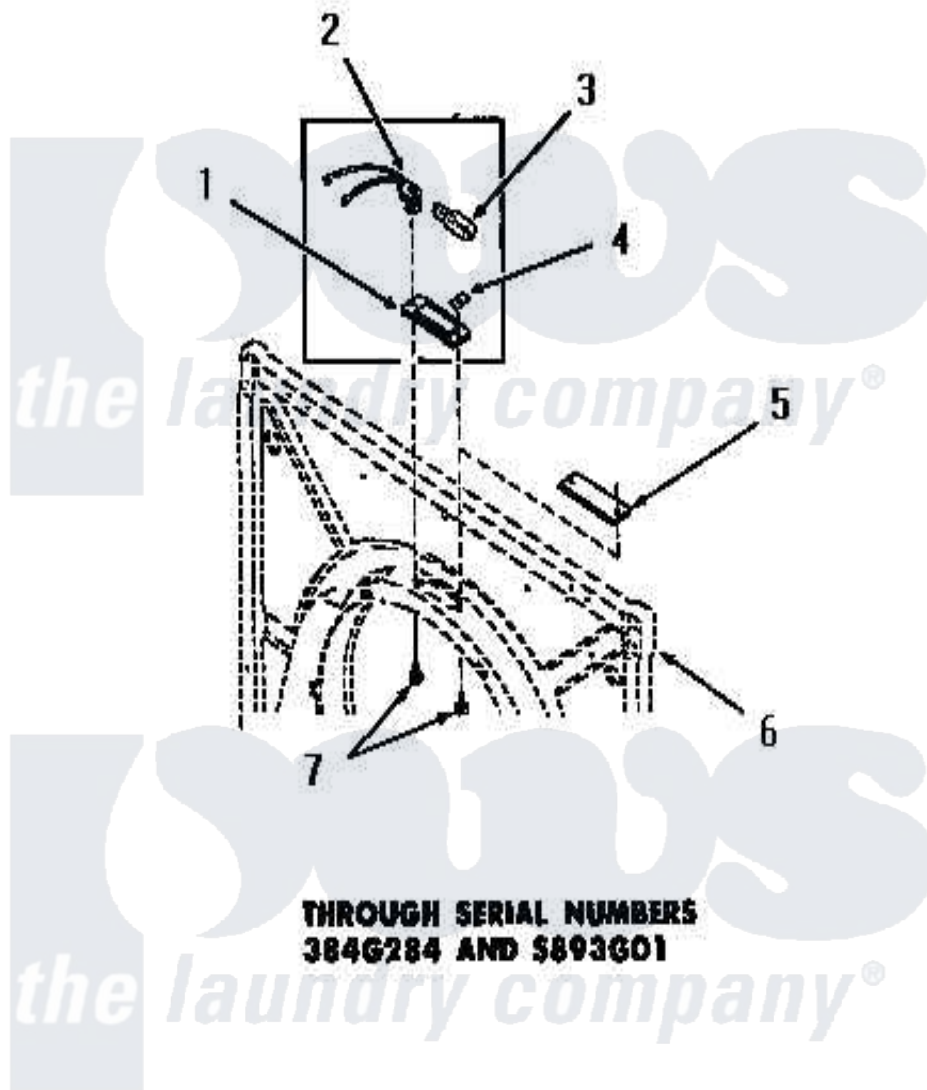

Amana DE9021 10 - DRUM LIGHT & COVER PLATE

[Amana Residential Amana DE9021 Washer Parts](#) Parts Diagram 10 - DRUM LIGHT & COVER PLATE
 Click on the part number to view part

Item	Original Part Number	Replaced By	Status	Part Description
1	51070			Lens, Drum Light
2	Y51887		Not Available	BULB RECEPTACLE
3	21608	A3167501		Lamp Oven, Int.
4	Y51788		Not Available	SPEED NUT
5	53911		Not Available	COVER PLATE
6	Y00000000		Not Available	SEE NOTE FRONT FRAME AND AIR SHROUD
7	51784		Not Available	SCREW, 10B-16 X 1/2 HEX