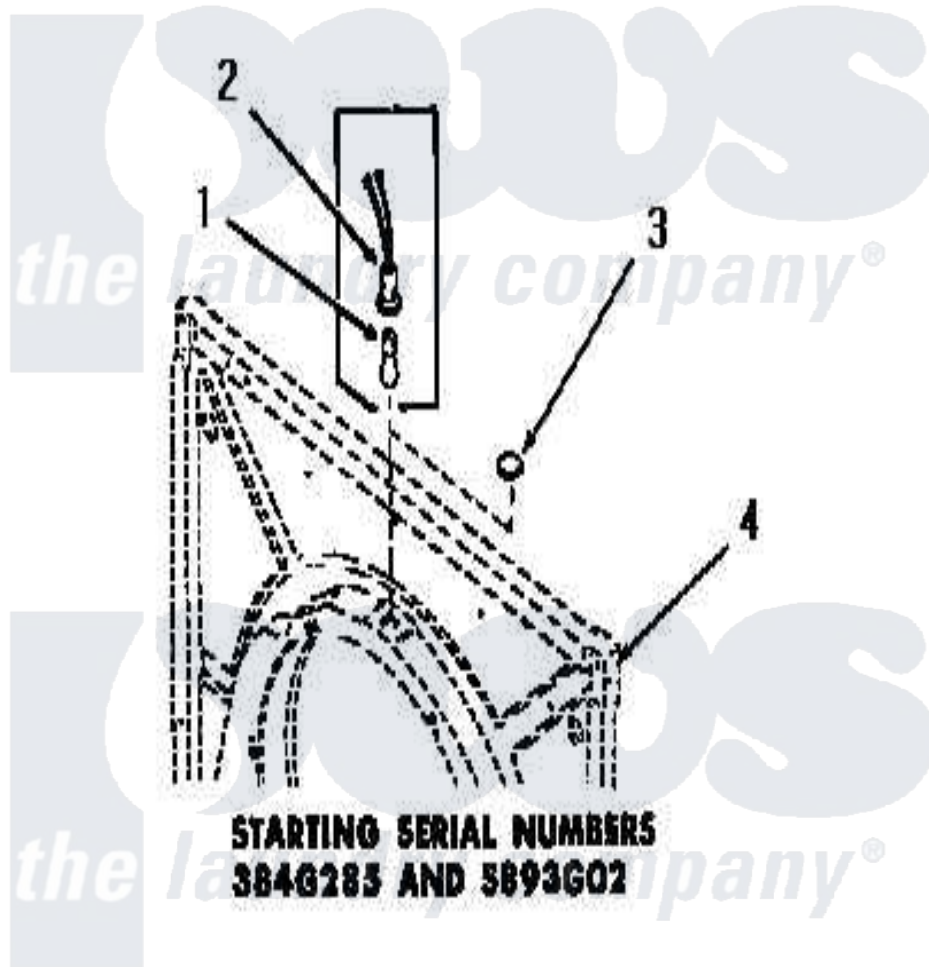

Amana DE9021 11 - DRUM LIGHT & COVER PLATE

Amana [Residential Amana DE9021 Washer Parts](#) Parts Diagram 11 - DRUM LIGHT & COVER PLATE
 Click on the part number to view part

Item	Original Part Number	Replaced By	Status	Part Description
1	Y54608	31001575		Bulb, Cylinder Light
2	Y0054609	M0270519		Washer
3	54610		Not Available	PLUG BUTTON
4	Y00000000		Not Available	SEE NOTE FRONT FRAME AND AIR SHROUD