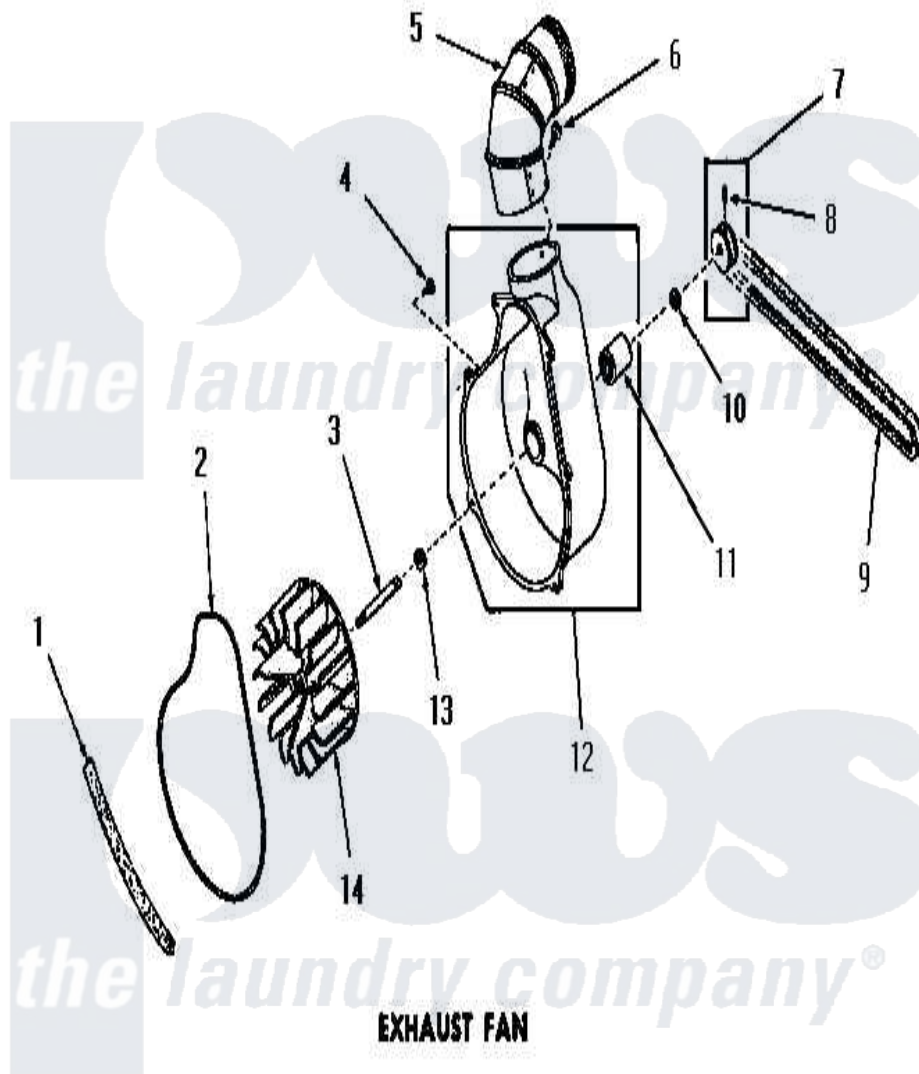

# Amana DE9021 12 - EXHAUST FAN

Amana [Residential Amana DE9021 Washer Parts](#) Parts Diagram 12 - EXHAUST FAN

[Click on the part number to view part](#)

Item	Original Part Number	Replaced By	Status	Part Description
1	<a href="#">51790</a>			Seal
2	<a href="#">51791</a>			Gasket, Housing
3	53519		Not Available	EXHAUST FAN SHAFT
4	51784		Not Available	SCREW, 10B-16 X 1/2 HEX
5	Y0052707	<a href="#">31986601B</a>		Switch, Rocker
6	23222	<a href="#">3177991</a>		Screw
7	53521		Not Available	ASSY, PULLEY
8	<a href="#">02771</a>			Screw, 1/4-20 x 3/8 Hex S
9	<a href="#">51994</a>			Belt
10	<a href="#">52549</a>			Washer, 501 ID X3/4 Odx
11	51991		Not Available	BEARING
12	51946		Not Available	HOUSING, BLOWER
13	<a href="#">52549</a>			Washer, 501 ID X3/4 Odx
14	90585		Not Available	IMPELLER