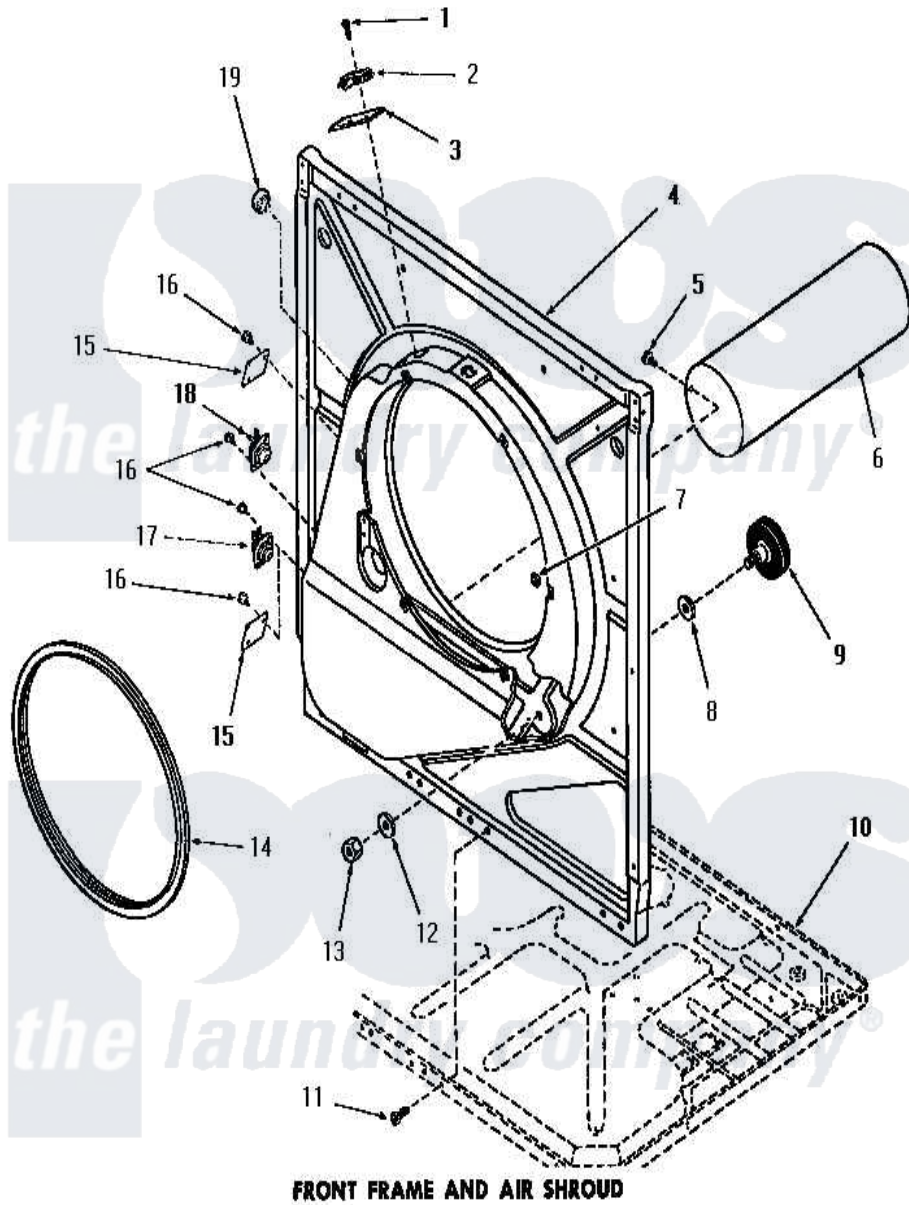

# Amana DE9021 13 - FRONT FRAME & AIR SHROUD

**FRONT FRAME AND AIR SHROUD**

Amana [Residential Amana DE9021 Washer Parts](#) Parts Diagram 13 - FRONT FRAME & AIR SHROUD  
 Click on the part number to view part

Item	Original Part Number	Replaced By	Status	Part Description
1	<a href="#">51783</a>			Screw, 6b-20 X 7/8 HeX
2	Y51143		Not Available	SWITCH
3	<a href="#">52112</a>			Insulation
4	51850		Not Available	FRONT FRAME AND AIR SHROUD
5	52150	<a href="#">489464</a>		Screw
6	51821		Not Available	EXHAUST DUCT
7	52865		Not Available	SPEED NUT
8	<a href="#">52123</a>			Washer
9	53555	<a href="#">56285</a>		Roller Cylinder
10	Y00000000		Not Available	SEE NOTE FRAME BASE
11	51784		Not Available	SCREW, 10B-16 X 1/2 HEX
12	<a href="#">52122</a>			Washer
13	52124		Not Available	NUT
14	51798		Not Available	GASKET
15	52550		Not Available	COVER PLATE
16	23222	<a href="#">3177991</a>		Screw

17	<a href="#">54736</a>		Thermostat
18	<a href="#">54737</a>		Thermostat
19	Y0053719	Not Available	CAPILLARY & SUCTION LINE ASSY