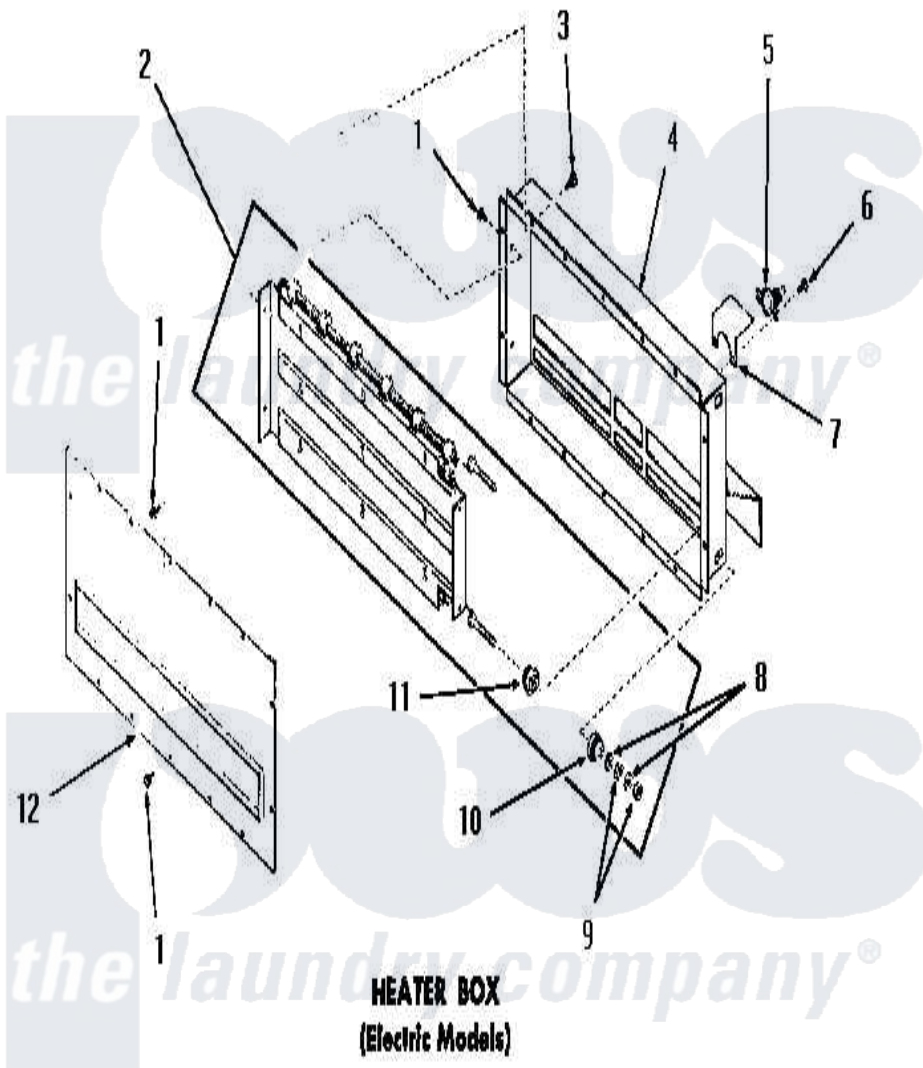

Amana DE9021 14 - HEATER BOX

Amana [Residential Amana DE9021 Washer Parts](#) Parts Diagram 14 - HEATER BOX
Click on the part number to view part

Item	Original Part Number	Replaced By	Status	Part Description
1	51780	3390631		Screw, 10-16 X 3/8
2	Y52626		Not Available	ELEMENT,HEATER-240V
"	52608		Not Available	ELEMENT,HEATER-230V
"	52306		Not Available	ELEMENT,HEATER-208V
3	51784		Not Available	SCREW,10B-16 X 1/2 HEX
4	Y51876		Not Available	HEATER BOX AND SHIELD
5	55523			Thermostat
6	23222	3177991		Screw
7	52117		Not Available	THERMOSTAT SHIELD
8	54532		Not Available	WASHER
9	54531		Not Available	NUT
10	51145		Not Available	INSULATOR
11	51146			Insulator
12	51867		Not Available	HEATER BOX COVER PLATE