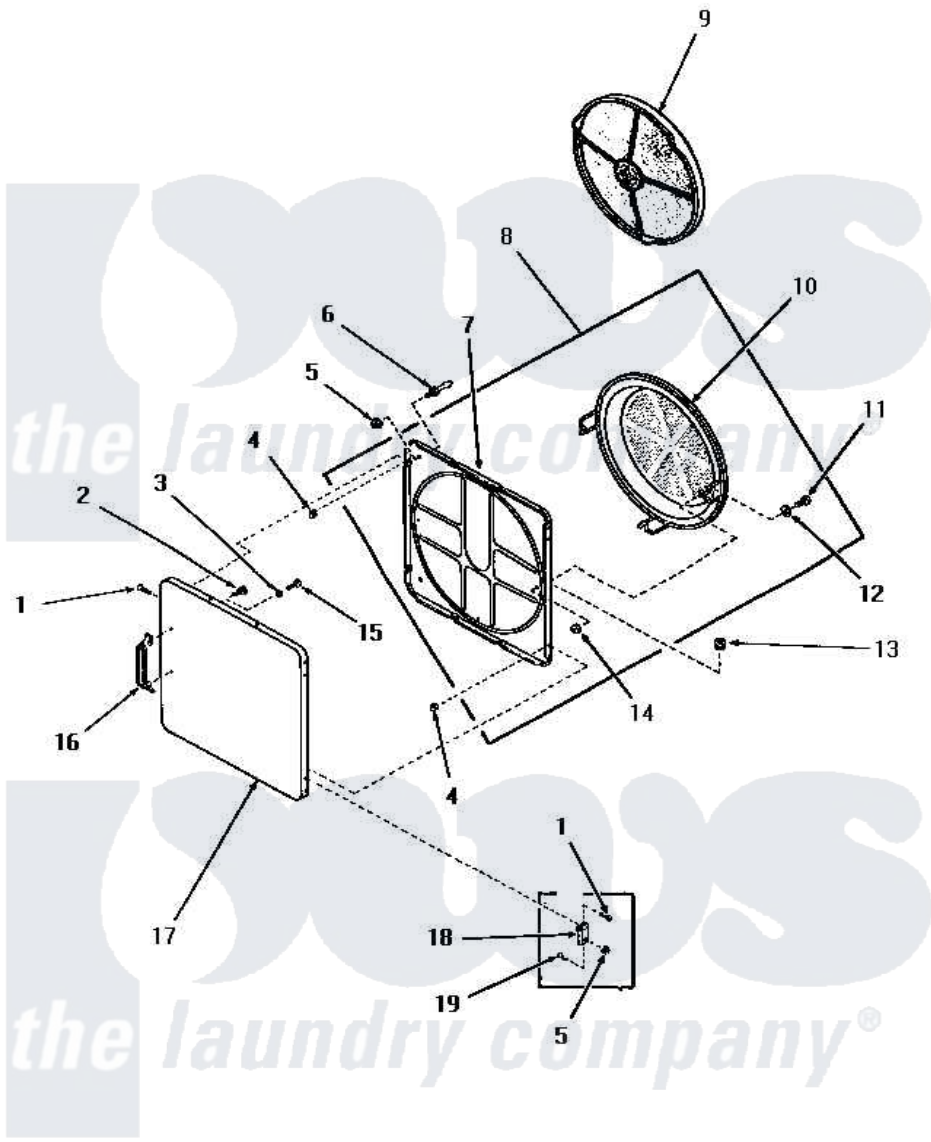

Amana DE9021 15 - LOADING DOOR

LOADING DOOR
(Through Serial Nos. 31V9368 and S66Y580)

Amana [Residential Amana DE9021 Washer Parts](#) Parts Diagram 15 - LOADING DOOR
 Click on the part number to view part

Item	Original Part Number	Replaced By	Status	Part Description
1	52864	500226		Screw, 8b-16 x 5/8 Tap
2	52150	489464		Screw
3	Y20278		Not Available	LOCKWASHER
4	52865		Not Available	SPEED NUT
5	51236	488130		Nut
6	51992			Strike, Door
7	54730		Not Available	INNER DOOR PANEL
8	54738		Not Available	ASSY, HOUSING & PANEL
9	53002		Not Available	NO LONGER AVAILABLE
10	54731	54-731		Bake Element
11	24688		Not Available	CAP SCREW
12	Q6275		Not Available	WASHER
13	51858			Grommet
14	52566	27001225		Nut, Jam Mid Lock 1/4-20
15	22024	20001169		22024 24
16	54068	61925		Pull Door Commercial Black

17	52489A	Not Available	OUTER DOOR PANEL, AVOCADO
"	52489C	Not Available	OUTER DOOR PANEL, COPPERTONE
"	52489H	Not Available	OUTER DOOR PANEL, HARVEST GOLD
"	52489W	Not Available	OUTER DOOR PANEL, WHITE
18	70014		Hinge
19	22649		Screw, 8-32 X 13/32 FI