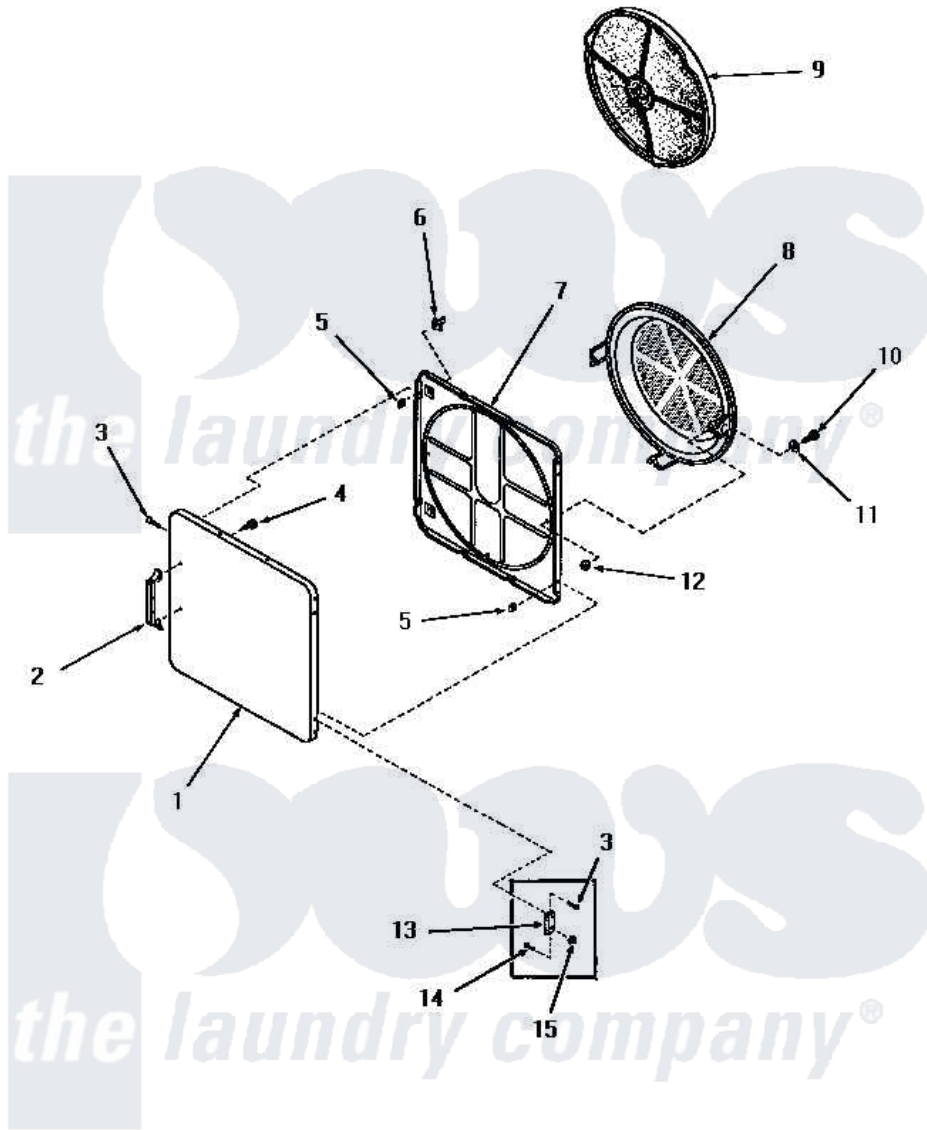

Amana DE9021 16 - LOADING DOOR

LOADING DOOR (Starting Serial Nos. 31V9369 and S66Y581)

Amana [Residential Amana DE9021 Washer Parts](#) Parts Diagram 16 - LOADING DOOR
Click on the part number to view part

Item	Original Part Number	Replaced By	Status	Part Description
1	52489W		Not Available	OUTER DOOR PANEL, WHITE
"	52489H		Not Available	OUTER DOOR PANEL, HARVEST GOLD
"	52489C		Not Available	OUTER DOOR PANEL, COPPERTONE
"	52489A		Not Available	OUTER DOOR PANEL, AVOCADO
2	54068	61925		Pull Door Commercial Black
3	52864	500226		Screw, 8b-16 x 5/8 Tap
4	52150	489464		Screw
5	52865		Not Available	SPEED NUT
6	54661	LA-1003		Door Catch Kit
7	54665	54-665		Bake Element
8	54731	54-731		Bake Element
9	53002		Not Available	NO LONGER AVAILABLE
10	24688		Not Available	CAP SCREW
11	Q6275		Not Available	WASHER

12	52566	27001225	Nut, Jam Mid Lock 1/4-20
13	70014		Hinge
14	22649		Screw, 8-32 X 13/32 FI
15	51236	488130	Nut