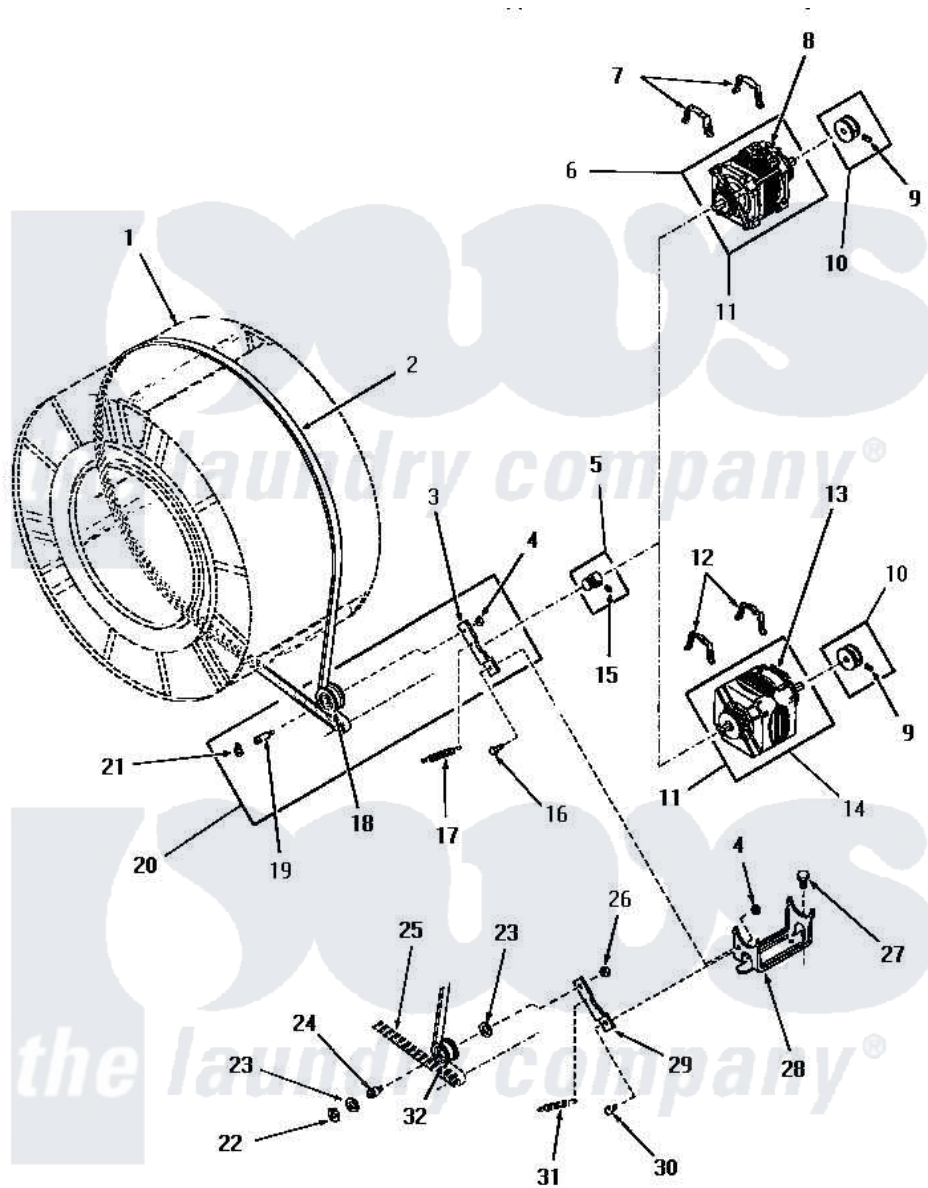

Amana DE9021 17 - MOTOR, IDLER & BELT

MOTOR, IDLER AND BELT

Amana [Residential Amana DE9021 Washer Parts](#) Parts Diagram 17 - MOTOR, IDLER & BELT
 Click on the part number to view part

Item	Original Part Number	Replaced By	Status	Part Description
1	Y00000000		Not Available	SEE NOTE CLOTHES DRUM
2	52556			Belt
3	54410		Not Available	LEVER,IDLER
4	52566	27001225		Nut, Jam Mid Lock 1/4-20
5	52593		Not Available	ASSY,MOTOR PULLEY
6	Y00000000		Not Available	SEE NOTE GENERAL ELECTRIC FORM "V" MOTOR
7	51789	660658		Clamp, Motor Mounting 343481 685441
8	53249		Not Available	SWITCH
9	02771			Screw, 1/4-20 x 3/8 Hex S
10	53522			Pulley, Motor
11	52697		Not Available	MOTOR
12	51789	660658		Clamp, Motor Mounting 343481 685441
13	Y00000000		Not Available	SEE NOTE WESTINGHOUSE -- (NOT REPLACEABLE)

"	53226	Not Available	SWITCH,MOTOR
"	53214	Not Available	MOTOR SWITCH, DELCO
"	53213		Switch
14	Y00000000	Not Available	SEE NOTE GENERAL ELECTRIC FORM ``T`` MOTOR
15	52906	Not Available	SETSCREW
16	52567		Bolt, Shoulder
17	52323		Spring
18	Y54414		Assembly, Wheel And Bearing
19	54411	Not Available	SHAFT,IDLER LEVER
20	54415	Not Available	LEVER,IDLER
21	23748		Ring, Retaining
22	70061		Ring, Retaining
23	Y52564		Washer
24	52611	Not Available	SHAFT,IDLER xREPLACE
25	Y00000000	Not Available	SEE NOTE BELT
26	52124	Not Available	NUT
27	23928	Not Available	CAP SCREW AND LOCKWASHER
28	51824	Not Available	MOUNT,MOTOR
29	52562	Not Available	IDLER LEVER
30	Y00000000	Not Available	SEE NOTE SHOULDER BOLT
31	Y00000000	Not Available	SEE NOTE SPRING
32	52561	Not Available	IDLER PULLEY