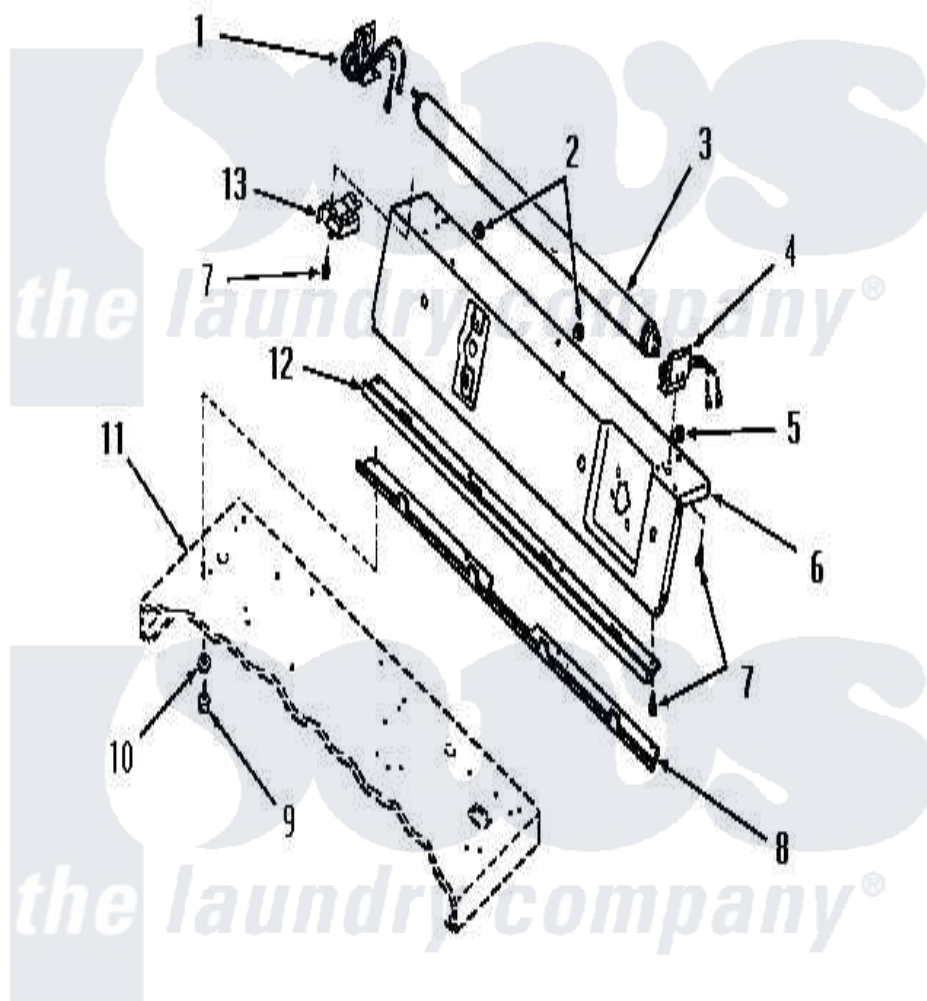

# Amana DE9021 18 - PANEL SUPPORT PLATE & BRACKET

Amana [Residential Amana DE9021 Washer Parts](#) Parts Diagram 18 - PANEL SUPPORT PLATE & BRACKET  
 Click on the part number to view part

| Item | Original Part Number  | Replaced By               | Status        | Part Description               |
|------|-----------------------|---------------------------|---------------|--------------------------------|
| 1    | 23398                 |                           | Not Available | FLUORESCENT TUBE HOLDER, LEFT  |
| 2    | <a href="#">21176</a> |                           |               | Bumper                         |
| 3    | 24442                 |                           | Not Available | No Longer Available            |
| 4    | 23397                 |                           | Not Available | FLUORESCENT TUBE HOLDER, RIGHT |
| 5    | <a href="#">21176</a> |                           |               | Bumper                         |
| 6    | 53438                 |                           | Not Available | PANEL SUPPORT PLATE            |
| 7    | 23222                 | <a href="#">3177991</a>   |               | Screw                          |
| 8    | 52912                 |                           | Not Available | PANEL SUPPORT BRACKET          |
| 9    | 23962                 | <a href="#">W10116760</a> |               | Screw                          |
| 10   | <a href="#">20493</a> |                           |               | Washer, 11/64 ID x 3/8 OD      |
| 11   | Y00000000             |                           | Not Available | SEE NOTE CABINET TOP           |
| 12   | Y52929                |                           | Not Available | PANEL TRIM                     |
| 13   | 21975                 |                           | Not Available | BALLAST                        |