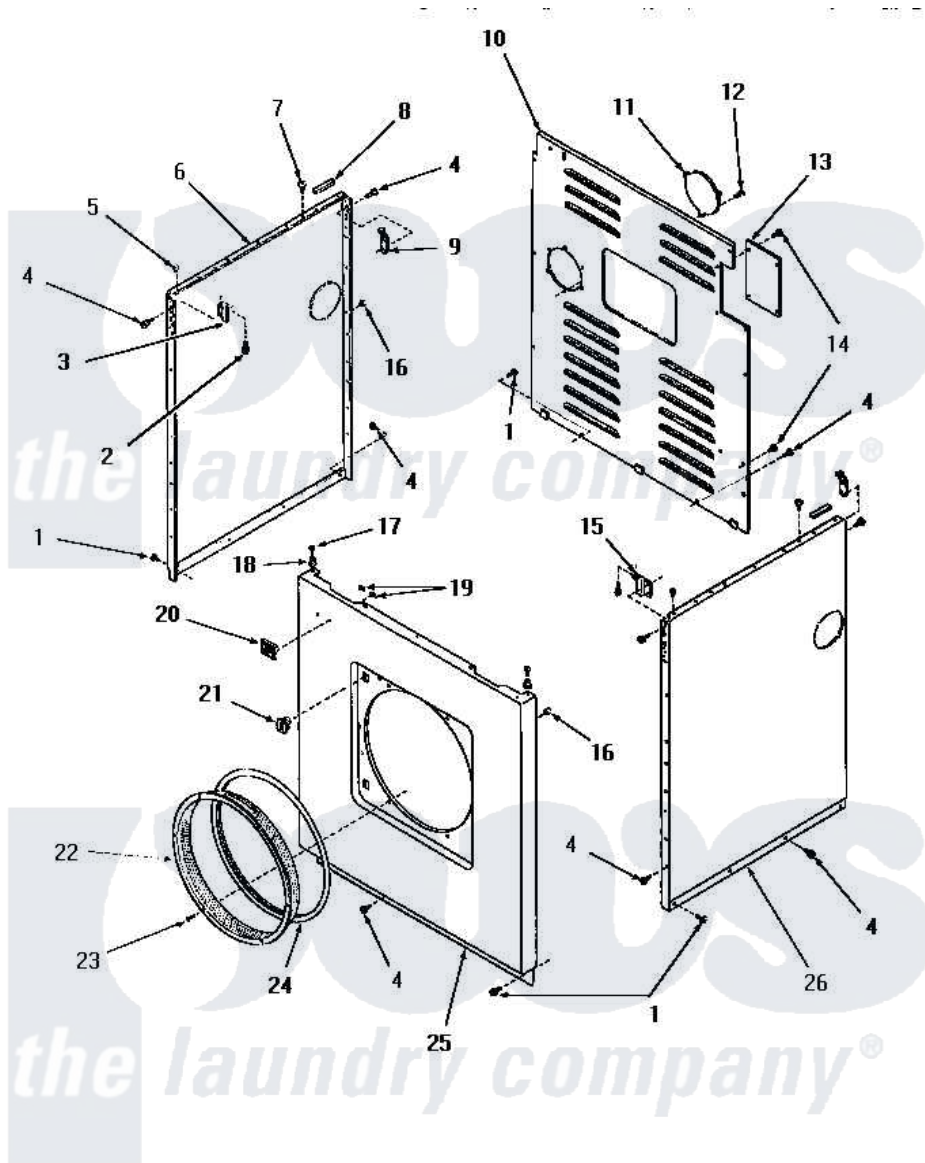

## PANELS

Amana [Residential Amana DE9021 Washer Parts](#) Parts Diagram 19 - PANELS

[Click on the part number to view part](#)

Item	Original Part Number	Replaced By	Status	Part Description
1	25723	<a href="#">27001200</a>		Screw
2	<a href="#">23008</a>			Screw, 10-24 X 3/4 Sems
3	22847		Not Available	BRACKET
4	51784		Not Available	SCREW,10B-16 X 1/2 HEX
5	<a href="#">21176</a>			Bumper
6	52669W		Not Available	SIDE PANEL, LEFT, WHITE
"	52669C		Not Available	SIDE PANEL, LEFT, COPPERTONE
"	52669H		Not Available	SIDE PANEL, LEFT, HARVEST GOLD
"	52669A		Not Available	SIDE PANEL, LEFT, AVOCADO
7	52442		Not Available	SCREW, No.10-16 X 3/8"
8	<a href="#">80312</a>			Bumper Pad
9	<a href="#">52487</a>			Lug, Hold-Down
10	52677W		Not Available	REAR PANEL, WHITE
"	52677GR		Not Available	PANEL,REAR xREPLACE