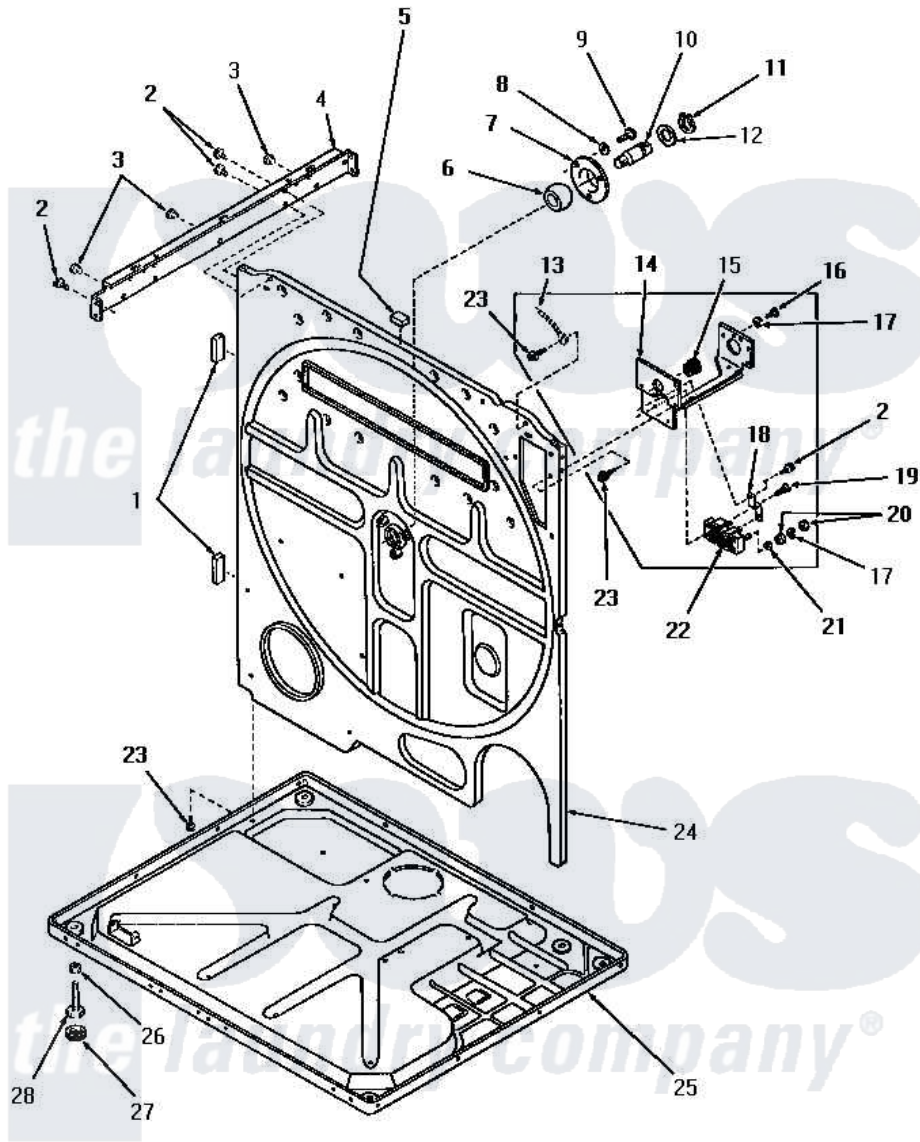

# Amana DE9021 20 - REAR FRAME AND FRAME BASE

## REAR FRAME AND FRAME BASE

Amana [Residential Amana DE9021 Washer Parts](#) Parts Diagram 20 - REAR FRAME AND FRAME BASE  
 Click on the part number to view part

Item	Original Part Number	Replaced By	Status	Part Description
1	20354		Not Available	BUMPER PAD
2	51780	<a href="#">3390631</a>		Screw, 10-16 X 3/8
3	21685	<a href="#">40038001</a>		Bumper
4	51818		Not Available	SUPPORT CHANNEL, RIGHT OR LEFT
5	54024		Not Available	BUMPER
6	<a href="#">Y52079</a>			Bearing, Drum Shaft
7	51826		Not Available	COVER,BEARING
8	<a href="#">03189</a>			LoCkwasher, 1/4 Std-C P
9	53589	<a href="#">8204624</a>		Bolt
10	53132		Not Available	SHAFT,DRUM
11	<a href="#">70061</a>			Ring, Retaining
12	<a href="#">Y52564</a>			Washer
13	Y00000000		Not Available	SEE NOTE GROUND WIRE, GREEN
14	Y52110		Not Available	TERMINAL BLOCK BRACKET
15	<a href="#">52113</a>			Relief, Strain

16	<a href="#">52909</a>		Screw, 10B-16 X 1/2 HeX
17	51474	Not Available	WASHER, 13/64IDX1/2ODX.
18	53950	Not Available	STRAP,GROUND
19	Q6535	Not Available	SCREW, 10B-16 X 3/4 ROU
20	Q6163	Not Available	NUT
21	Q6623	Not Available	WASHER
22	50854	<a href="#">33001244</a>	Block, Terminal
23	51784	Not Available	SCREW, 10B-16 X 1/2 HEX
24	52574	Not Available	FRAME,REAR
25	Y52572	Not Available	FRAME BASE
26	52794	<a href="#">62739</a>	Nut, Lock
27	70282	<a href="#">Y314137</a>	Foot, Rubber
28	Y52696	<a href="#">Y305086</a>	Adjustable Leg And Nut