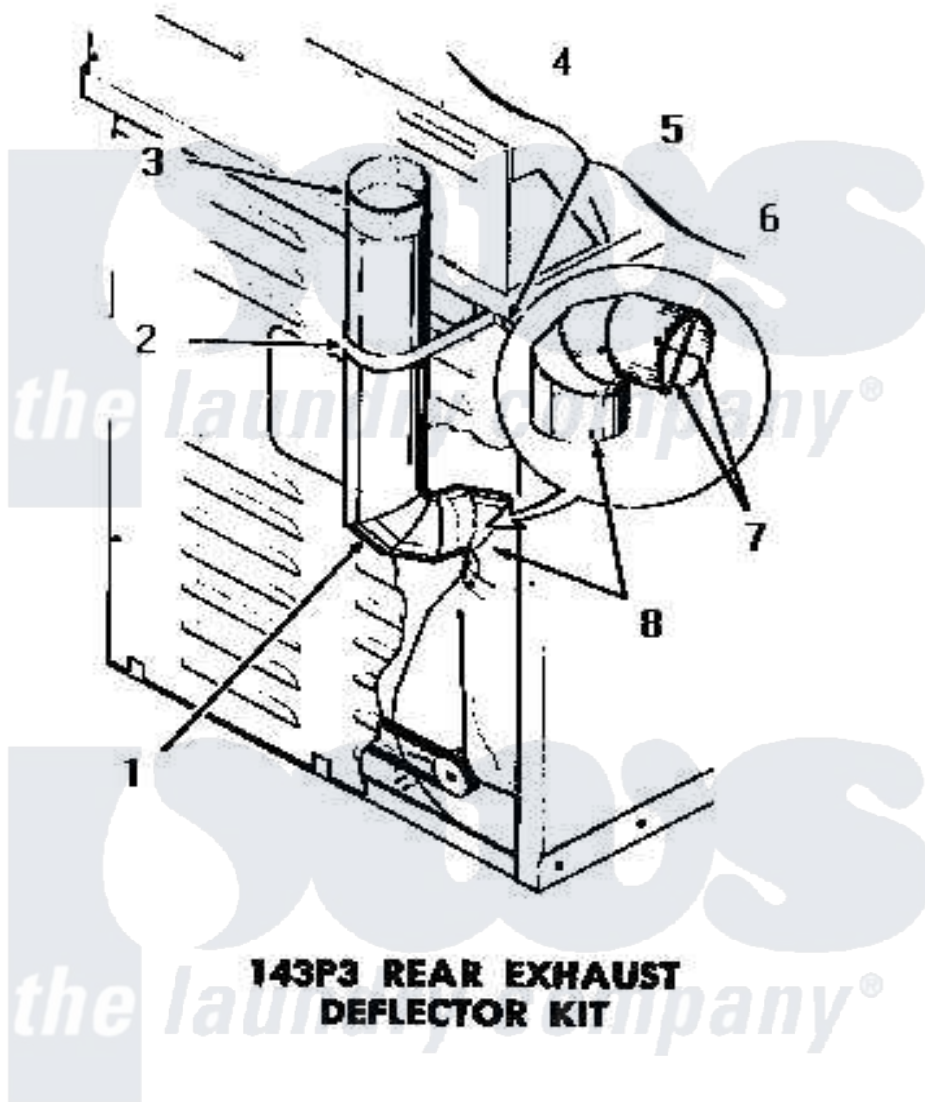

Amana DG1030 02 - 143P3 REAR EXHAUST DEFLECTOR KIT

Amana [Residential Amana DG1030 Washer Parts](#) Parts Diagram 02 - 143P3 REAR EXHAUST DEFLECTOR KIT
 Click on the part number to view part

Item	Original Part Number	Replaced By	Status	Part Description
1	51917		Not Available	ELBOW
2	52127		Not Available	SUPPORT BRACKET
3	Y52129		Not Available	EXHAUST PIPE, 4" X 18"
4	20267			Screw, 10-24 X 3/8 Round
5	03815			Lockwasher, No.10 Ext Shk
6	03673		Not Available	NUT
7	Y00000000		Not Available	SEE NOTE CUT AND REMOVE WIRE GUARDS
8	Y00000000		Not Available	SEE NOTE DRYER EXHAUST ELBOW -- (SUPPLIED WITH DRYER)
NI	143P3		Not Available	REAR EXHAUST DEFLECTOR KIT