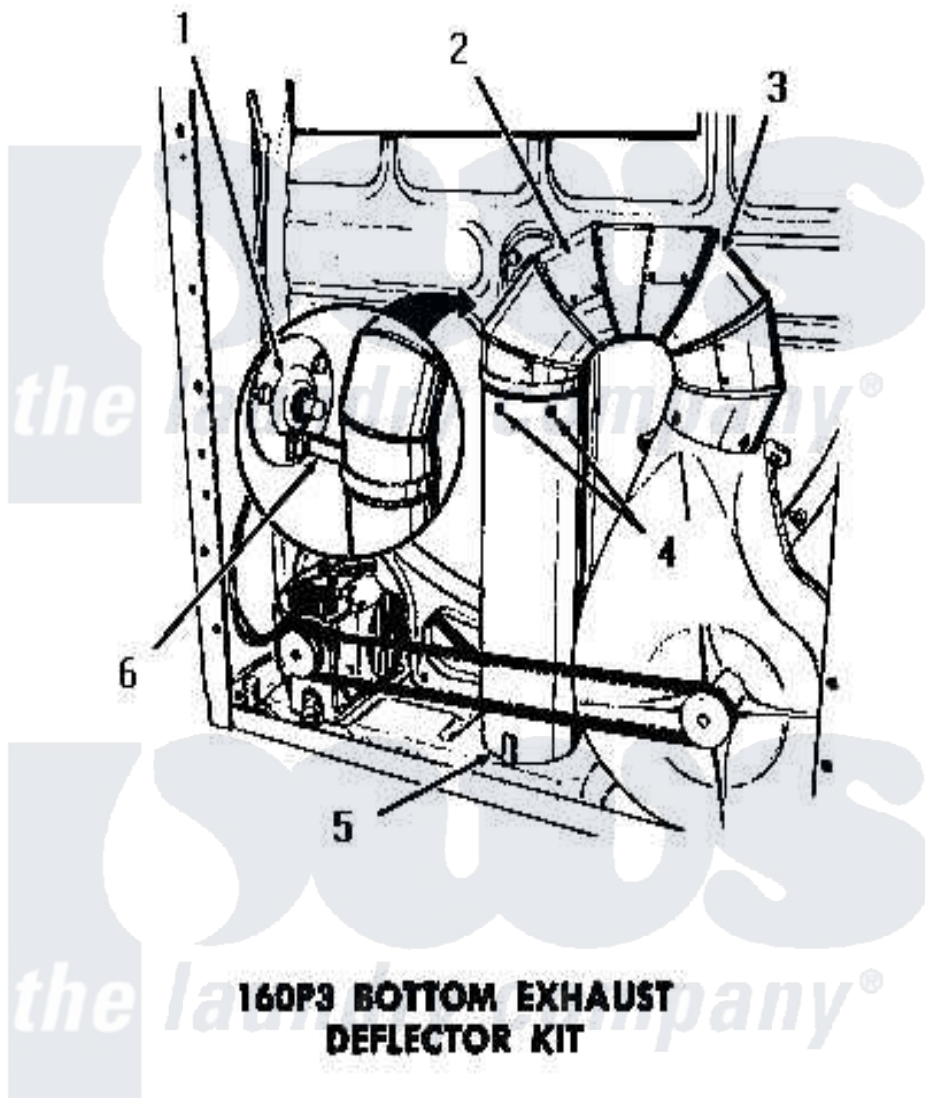

Amana DG1030 04 - 160P3 BOTTOM EXHAUST DEFLECTOR KIT

160P3 BOTTOM EXHAUST DEFLECTOR KIT

Amana [Residential Amana DG1030 Washer Parts](#) Parts Diagram 04 - 160P3 BOTTOM EXHAUST DEFLECTOR KIT
 Click on the part number to view part

Item	Original Part Number	Replaced By	Status	Part Description
1	Y00000000		Not Available	SEE NOTE BEARING RETAINER
2	52699		Not Available	SHORT 90 DEGREES ELBOW
3	Y00000000		Not Available	SEE NOTE DRYER EXHAUST ELBOW -- (SUPPLIED WITH DRYER)
4	23222	3177991		Screw
5	52698		Not Available	EXHAUST TUBE
6	0052775	0057344		Suptop Burner
NI	160P3		Not Available	BOTTOM EXHAUST DEFLECTOR KIT