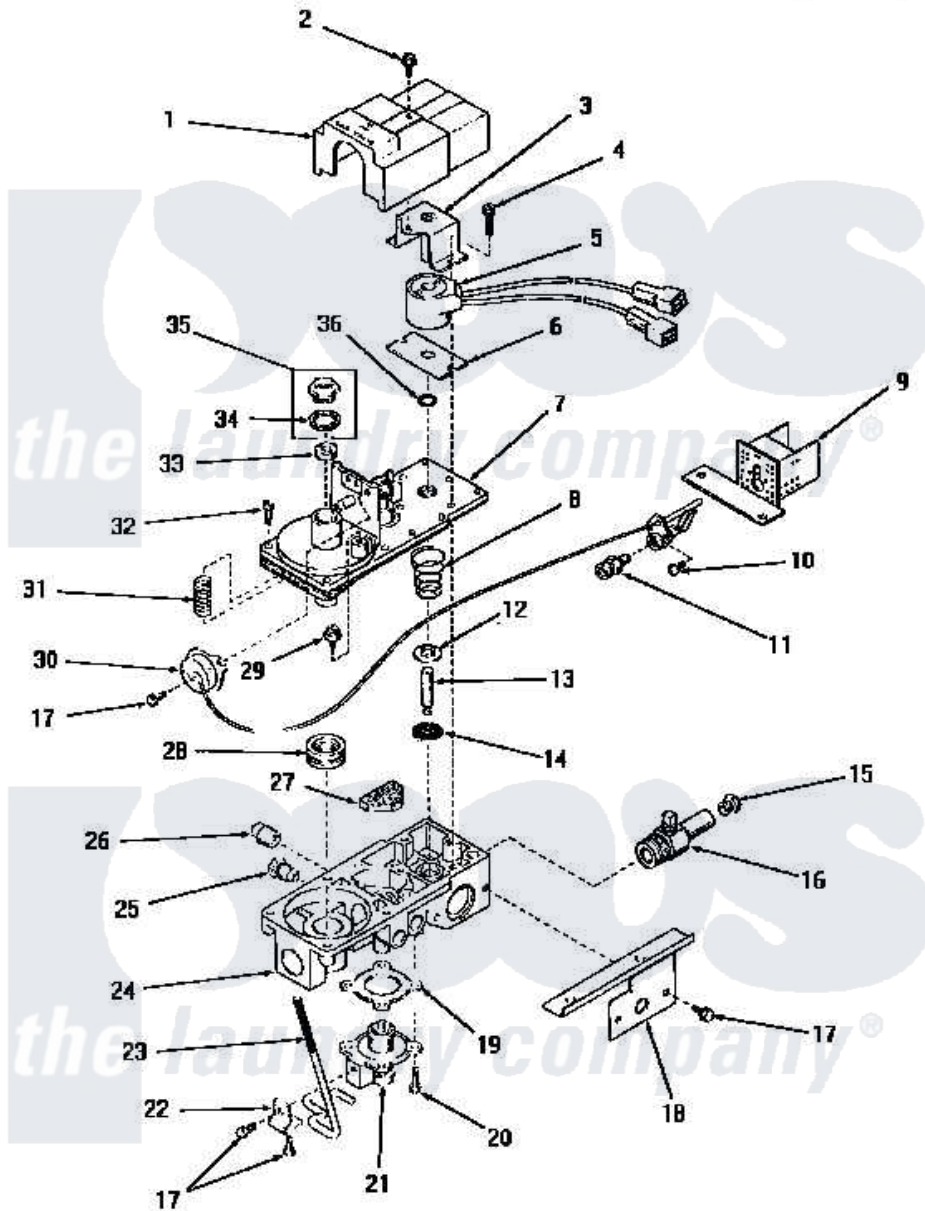

Amana DG1030 06 - 53377 GAS VALVE (NAT./ MIXED GAS)

Amana [Residential Amana DG1030 Washer Parts](#) Parts Diagram 06 - 53377 GAS VALVE (NAT./ MIXED GAS)
 Click on the part number to view part

Item	Original Part Number	Replaced By	Status	Part Description
1	53377S		Not Available	VALVE HOUSING
2	53379B		Not Available	HEX HEAD SCREW
3	53377B		Not Available	PLUNGER GUIDE AND BRACKET
4	53379C		Not Available	HEX HEAD SCREW
5	53377A		Not Available	COIL,BURNER
6	53377C		Not Available	PLATE
7	53377K		Not Available	VALVE COVER AND GASKET
8	53377Y		Not Available	VALVE SPRING
9	53377F		Not Available	PILOT SHIELD
10	53379F		Not Available	ROUND HEAD SCREW
11	53387			Orifice, NG
12	53377L		Not Available	STIFFENER
13	53377M		Not Available	PLUNGER SHAFT
14	53377N		Not Available	PLUNGER SEAT
15	51209		Not Available	ORIFICE,NG

16	53377W	Not Available	BURNER ORIFICE ADAPTER
17	53379D	Not Available	HEX HEAD SCREW
18	53377Q	Not Available	MOUNTING BRACKET
19	53377H	Not Available	GASKET
20	53379E	Not Available	HEX HEAD SCREW
21	53377G	Not Available	RESET VALVE
22	53377U	Not Available	CLAMP
23	53377J	Not Available	RESET LEVER
24	53377P	Not Available	VALVE BODY
25	53377V	Not Available	SCREW, COMPRESSION
26	20247		Plug, Pipe
27	53377T	Not Available	FILTER
28	52966R	Not Available	REGULATOR SEAT
29	53377Z	Not Available	HEX HEAD SCREW
30	53377E	Not Available	BURNER, PILOT
31	53377X	Not Available	REGULATOR SPRING
32	53379E	Not Available	HEX HEAD SCREW
33	52966M	Not Available	REGULATOR SCREW
34	52966L	Not Available	GASKET
35	53558	Not Available	SCREW, VENT
36	53377D	Not Available	O-RING
NI	53377	Not Available	VALVE, GAS