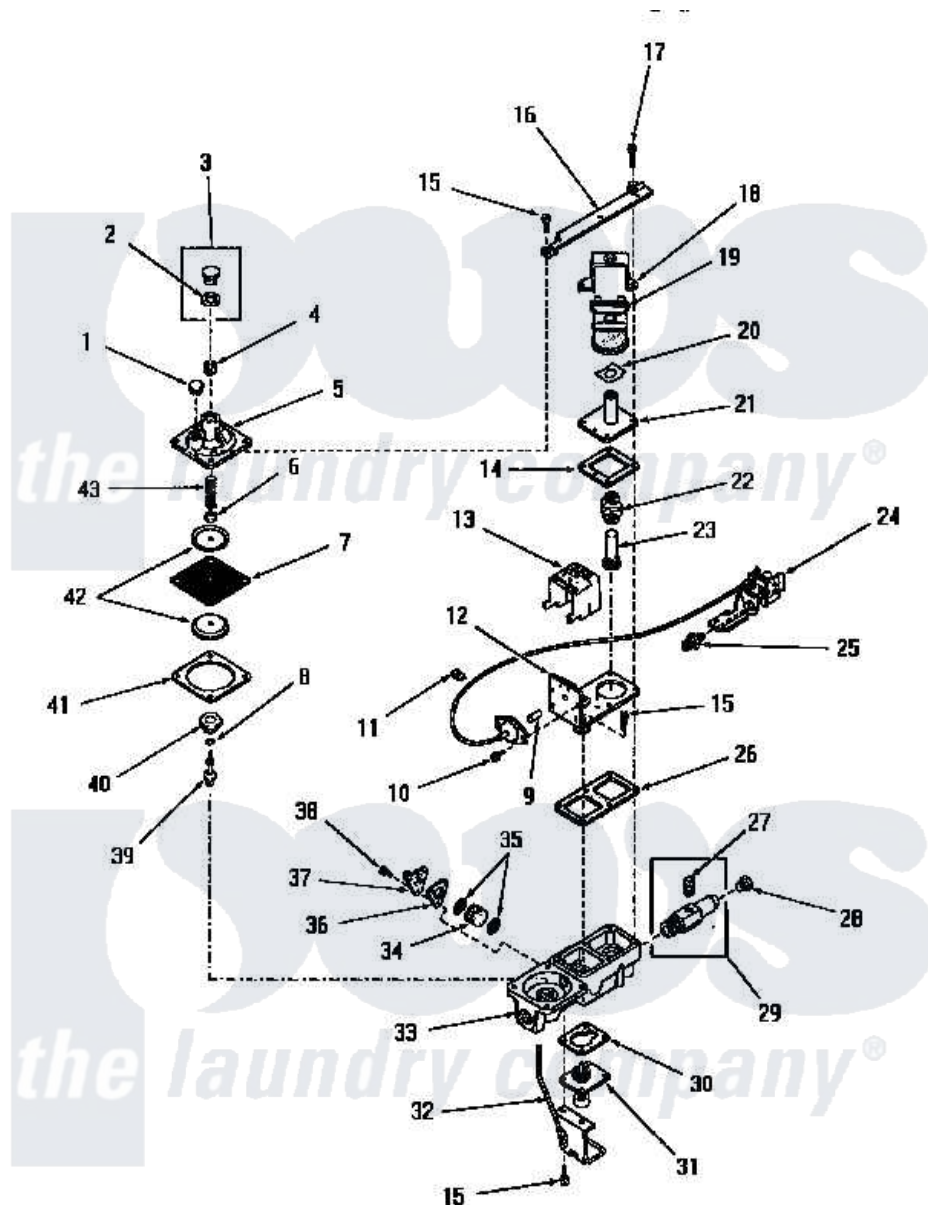

# Amana DG1030 07 - 54488 GAS VALVE (NAT / MIXED GAS)

Amana [Residential Amana DG1030 Washer Parts](#) Parts Diagram 07 - 54488 GAS VALVE (NAT / MIXED GAS)  
 Click on the part number to view part

Item	Original Part Number	Replaced By	Status	Part Description
1	54477		Not Available	CAP,VENT
2	0054474		Not Available	USE D7425607
3	Y0054476	<a href="#">D7431921Q</a>		Gasket
4	54486C		Not Available	REGULATOR SCREW
5	51402Q		Not Available	REGULATOR COVER
6	51402V		Not Available	NUT
7	51402X		Not Available	DIAPHRAGM
8	51402Y		Not Available	GASKET
9	54486Z		Not Available	ACTUATING PIN
10	54486K		Not Available	SCREW
11	54486N		Not Available	CLAMP
12	54486D		Not Available	PILOT VALVE LATCH AND PLATE
13	54486G		Not Available	LATCH COVER
14	54486T		Not Available	GASKET
15	54486J		Not Available	SCREW
16	54485		Not Available	MOUNTING BRACKET

17	54486L	Not Available	SCREW
18	54486F	Not Available	COIL HOLD-DOWN BRACKET
19	54486A	Not Available	COIL,BURNER
20	51402G	Not Available	LEAF SPRING
21	54486U	Not Available	PLUNGER GUIDE
22	51999E	Not Available	SPRING
23	54486M	Not Available	PLUNGER
24	54484	Not Available	PILOT BURNER
25	54473	Not Available	ORIFICE,PILOT
26	54486R	Not Available	GASKET
27	<a href="#">20247</a>		Plug, Pipe
28	51209	Not Available	ORIFICE,NG
29	0054480	Not Available	NET-PAN,DRAIN
30	54486S	Not Available	GASKET
31	54486Q	Not Available	RESET VALVE
32	54486E	Not Available	RESET LEVER AND BRACKET
33	54486B	Not Available	VALVE BODY
34	54486Y	Not Available	FILTER
35	54486X	Not Available	FILTER SCREEN
36	54486W	Not Available	GASKET
37	54486P	Not Available	OUTLET
38	54486H	Not Available	SCREW
39	51402AB	Not Available	REGULATOR PIN
40	51402AA	Not Available	REGULATOR PIN SEAT
41	51402Z	Not Available	GASKET
42	51402W	Not Available	DIAPHRAGM PLATE
43	51402U	Not Available	REGULATOR SPRING
NI	54488	Not Available	GAS VALVE