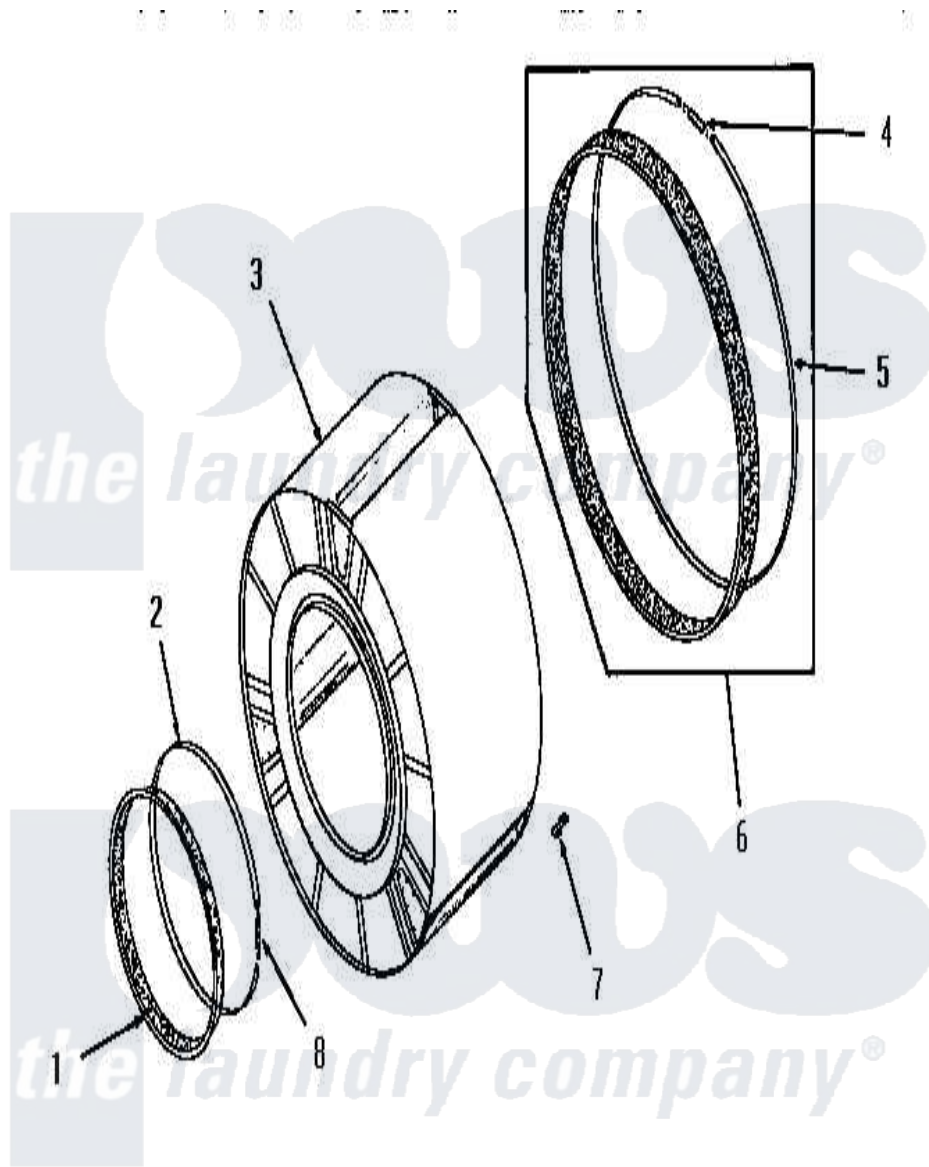

# Amana DG1030 09 - CLOTHES DRUM

## CLOTHES DRUM

Amana [Residential Amana DG1030 Washer Parts](#) Parts Diagram 09 - CLOTHES DRUM  
 Click on the part number to view part

Item	Original Part Number	Replaced By	Status	Part Description
1	<a href="#">51881</a>			Seal, Front
2	<a href="#">50169</a>			Strap, Retainer
3	53137	<a href="#">53137ENG</a>		50/50 Solder
4	<a href="#">52310</a>			Spring
5	<a href="#">50781</a>			Strap, Seal
6	<a href="#">51883A</a>			Assembly, Seal
7	51201		Not Available	CLIP
8	<a href="#">50168</a>			Spring