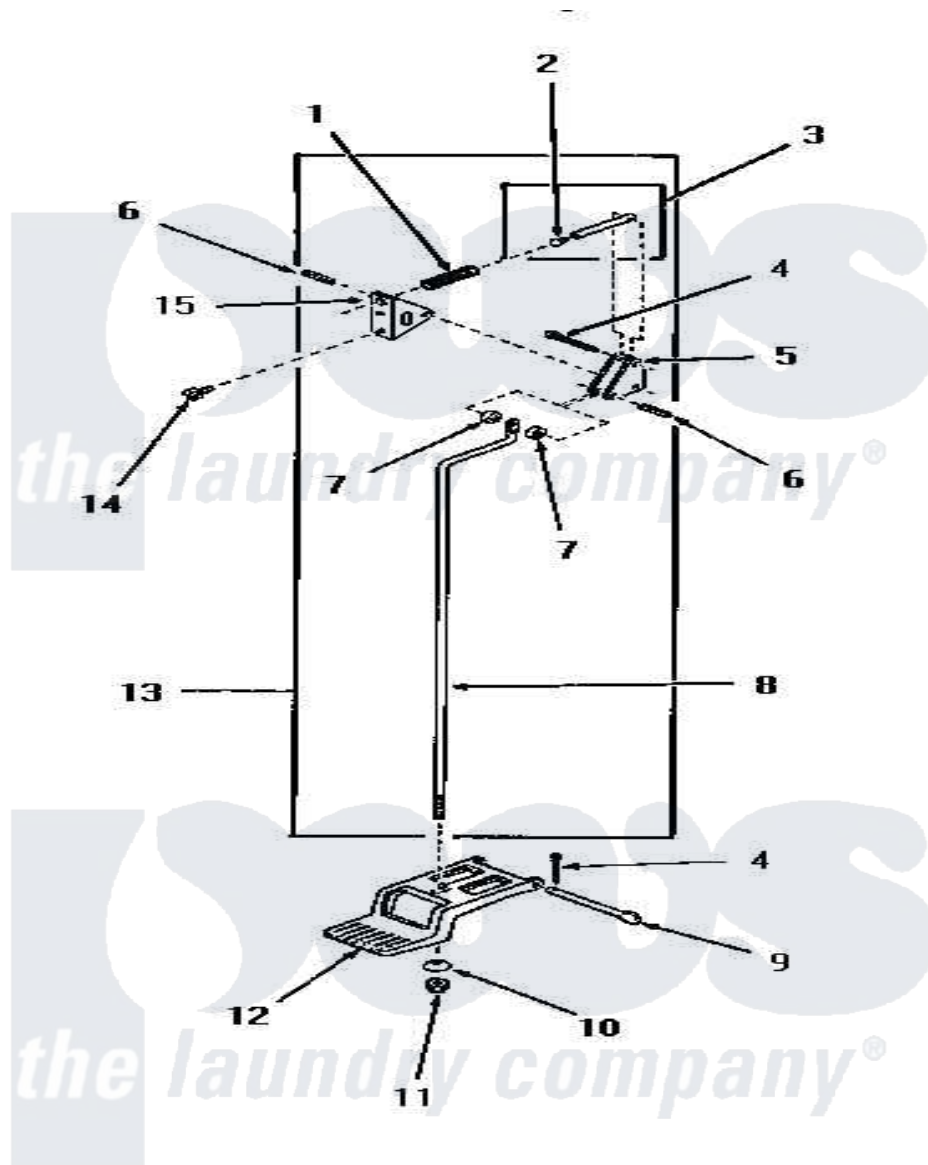

Amana DG1030 10 - DOOR RELEASE

DOOR RELEASE

Amana [Residential Amana DG1030 Washer Parts](#) Parts Diagram 10 - DOOR RELEASE

[Click on the part number to view part](#)

Item	Original Part Number	Replaced By	Status	Part Description
1	51065		Not Available	DOOR RELEASE SPRING
2	51786		Not Available	PLUG
3	51841		Not Available	DOOR RELEASE PIN ASSEMBLY
4	02578			Pin, Cotter
5	51041		Not Available	DOOR RELEASE LEVER
6	51161		Not Available	PIN,ROLL 1/8 X 3/4
7	51121			Door Release Spacer
8	51837		Not Available	DOOR RELEASE ROD
9	51045		Not Available	PEDAL HINGE PIN
10	51046		Not Available	NYLON WASHER
11	51271		Not Available	NUT
12	51802			Pedal, Foot
13	51844		Not Available	DOOR RELEASE ASSEMBLY
14	51246		Not Available	SCREW
15	51052		Not Available	DOOR RELEASE BRACKET